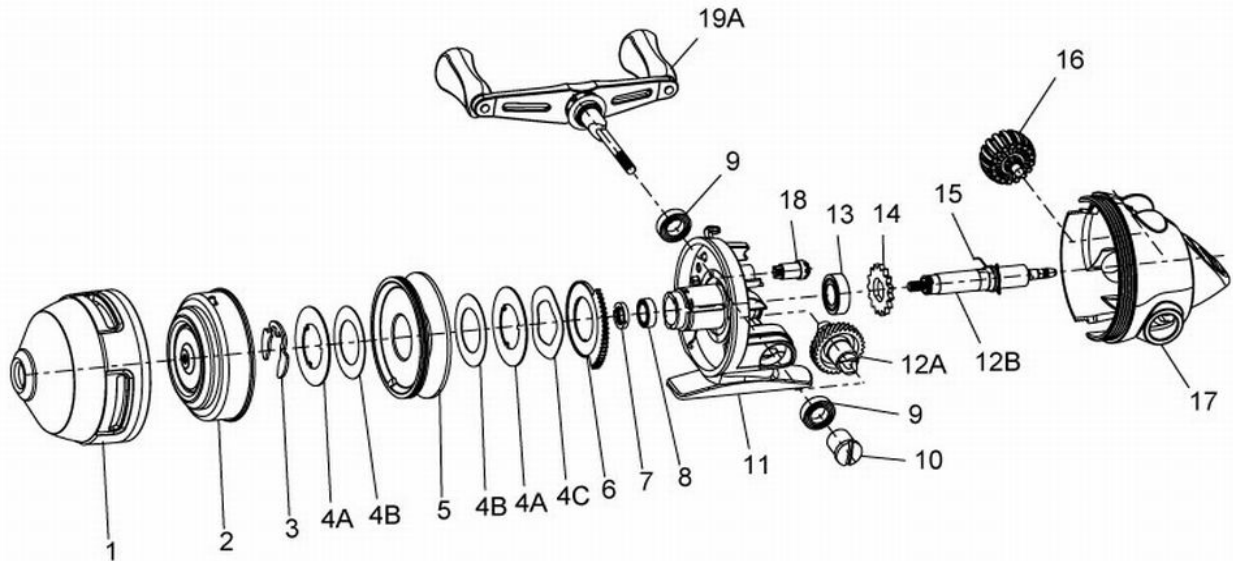

RSC2B

RSC2B Spincast Reel Part List

Key #	Description	Part No.	Key #	Description	Part No.
1	Front Cover Assembly	HZ324-02	11	Body Assembly	N/A
2	Spinner Head Assembly	HZ310-02	12	Drive gear & Pinion Kit includes:	HZ4012-02
3	Spool Clip	RY034-01		12A - Drive Gear	N/A
4	Drag Washer Kit includes:	HZ4108-01		12B - Pinion Assembly	N/A
	4A - Keyed Drag Washer	N/A	13	Ball Bearing	RZ026-01
	4B - Drag Washer	N/A	14	Ratchet	HZ091-01
	4C - Wave Washer	N/A	15	Spring, A/R Pawl Actuator	HZ061-01
5	Spool Assembly	HZ321-01	16	Drag Wheel Assembly	HZ332-01
6	Drag Cam	HZ027-01	17	Back Cover Assembly	HZ323-02
7	Bearing Retainer	HZ199-01	18	Gear, Drag Adjust	HZ054-01
8	Bushing	HZ030-01	19	Crank Handle Kit includes:	HZ4318-02
9	Ball Bearing	HZ026-01		19A - Crank Rod Handle Assembly	N/A
10	Crank Rod Nut Assembly	HZ369-01		10 - Crank Rod Nut Assembly	N/A