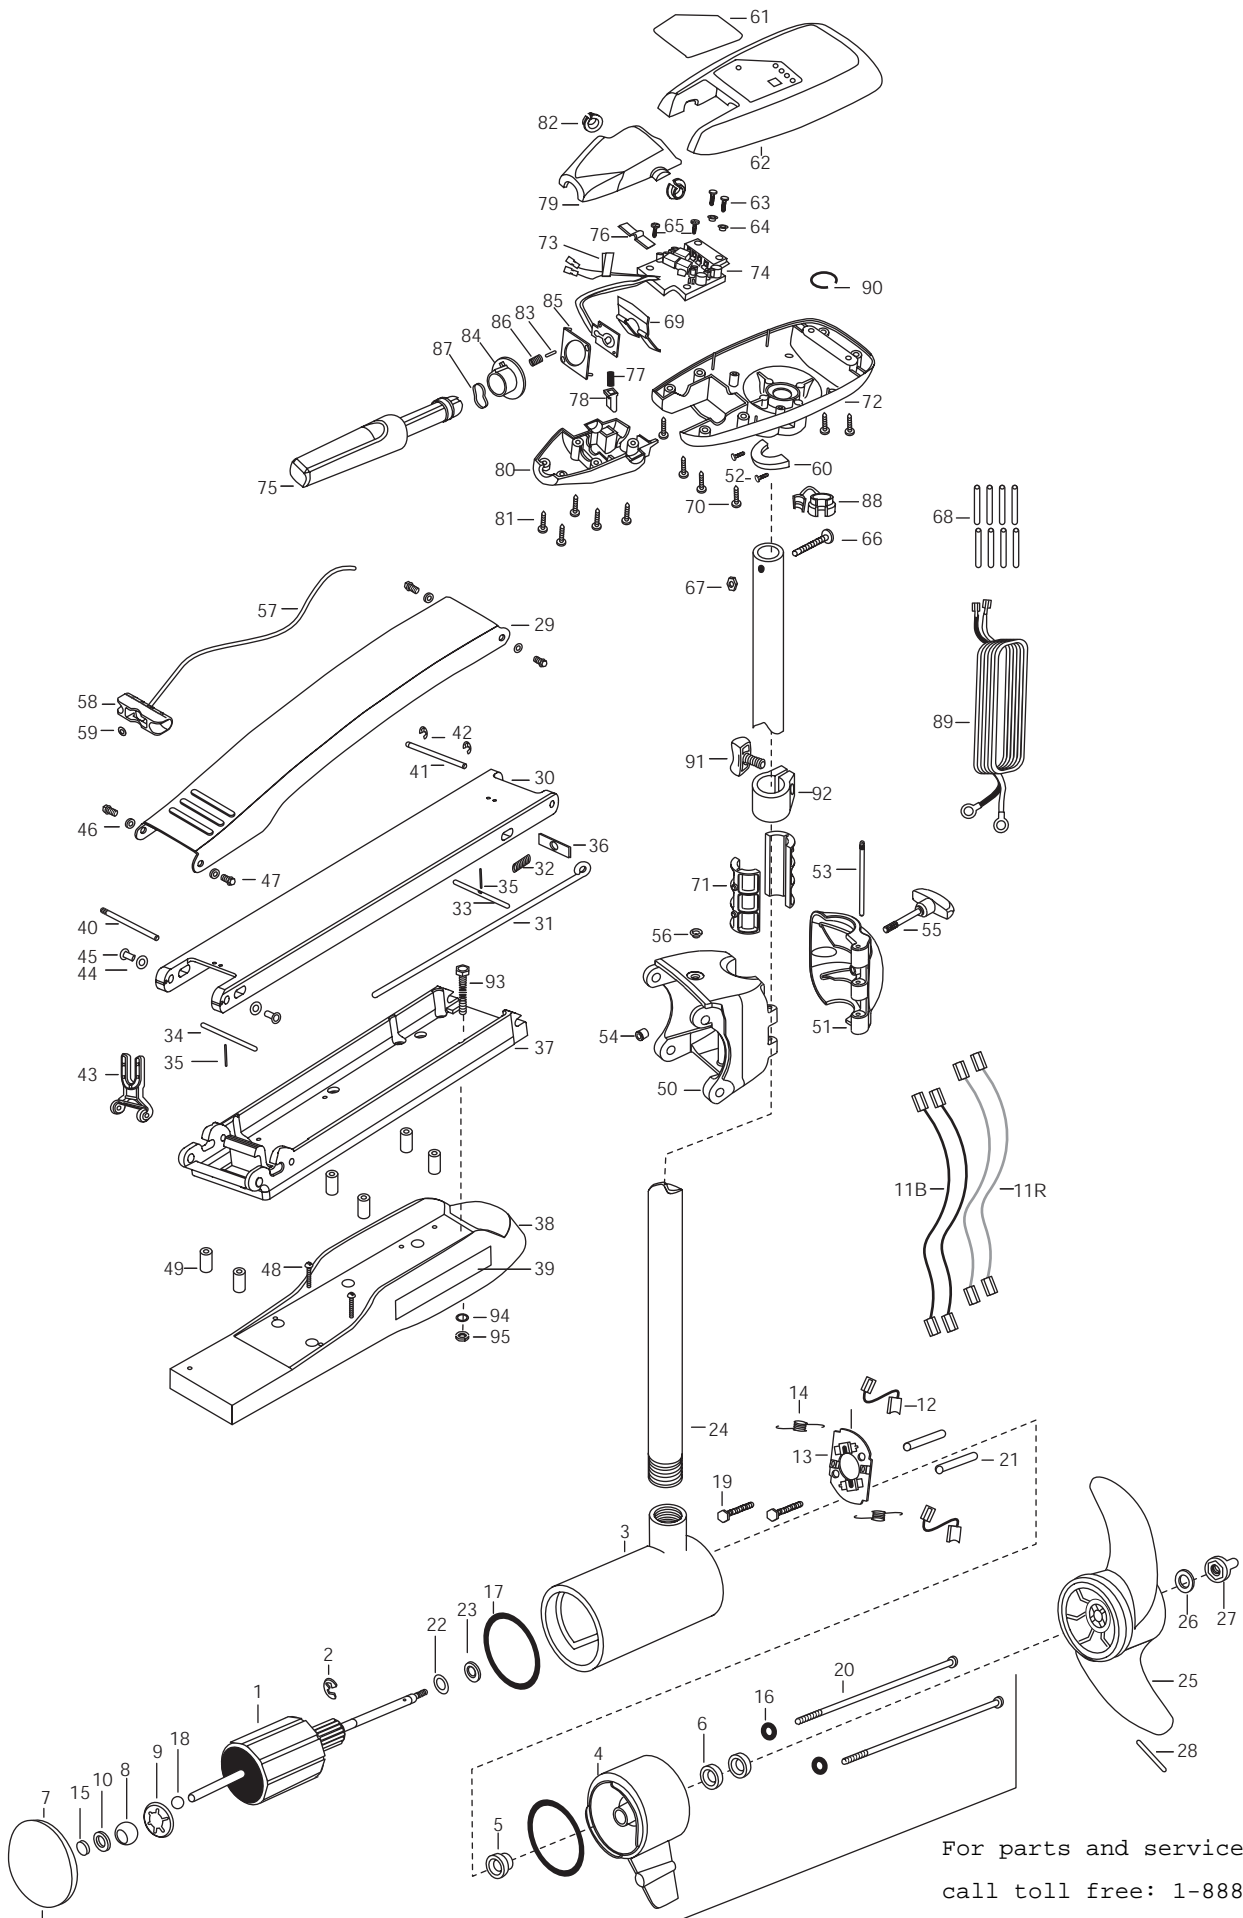

RT74/B (Hinge Door version)
74 LBS THRUST
24 VOLT
52" SHAFT

For parts and service
call toll free: 1-888-404-1119
www.mikesreelrepair.com

For parts and service
call toll free: 1-888-404-1119
www.mikesreelrepair.com

1	2-100-103	ARMATURE ASSEMBLY 24V 4	31	2153603	EYE SHAFT-2 LOCKBAR STD SS	65	2372100	SCREW-#8-18 X 5/8 THD (SS) [2.EA]
2	788-040	RETAINING RING	32	2152701	SPRING-(LOCKBAR) SS	66	2263406	SCREW-#10-24 X 2" SS PPH
3	2-200-397	HOUSING ASSEMBLY CENTER	33	2233601	LOCKBAR (SS) (NEW 500)	67	2333101	NUT-HEX 10-24 UNC-2B NYLOC
4	2-300-340	BRUSH END HOUSING ASSEMBLY	34	2233603	LOCK BAR, REAR S/S	68	2305400	SHRINK TUBE-3/8 OD X 1-1 [8.EA]
5	144-017	BEARING- FLANGE	35	2152610	SPRING-PIN (LOCKBAR) [2.EA]	69	2302743	SPRING-DETENT -HANDLE-TILT
6	880-025	**SEAL [2.EA]	36	2262703	SPRING STOP	70	2303412	SCREW-6-20 X 5/8 SELF TAP [6.EA]
7	2-400-341	PLAIN END HOUSING ASSEMBLY	37	2993983	BOWPLATE/INSRT ASSEMBLY,STD,SW	71	2151532	HINGE-SLEEVE HALF-AT [2.EA]
8	144-021	BEARING- SPHERICAL	38	2263914	MOTOR REST STD MAXXUM WHT	72	2062597	CONTROL BOX- SW WHT .875 BORE
9	784-025	BEARING RETAINER	39	2065676	DECAL- MOTOR REST RT W [2.EA]	73	2305810	TAG-AIR SWITCH LEADS
10	991-040	WASHER- FELT	40	2260505	PIN-HINGE (HEADLESS) S/S	74	2344007	CONTROL BOARD ASSEMBLY
11B	640-017	BRUSH LEAD- BLACK WIRES [2.EA]	41	2260512	HINGE PIN (MAX,A/T) S/S	75	2990915	HANDLE ASSEMBLY W/O U-JOINT
11R	640-121	BRUSH LEAD- RED WIRES [2.EA]	42	2263011	E-RING 3/8 DIA. SHAFT [2.EA]	76	2302742	SPRING-DETENT(OFF) SS
12	188-094	BRUSH [2.EA]	43	2293811	YOKE,MAX MNT-POLYPROPYLENE	77	2302745	SPRING-RELEASE BUTTON SS
13	738-004	BRUSH PLATE- 4" TERMINAL	44	2261708	WASHER-3/8X1/2X.010 (SS) [2.EA]	78	2303720	RELEASE BUTTON-HANDLE
14	975-041	SPRING- TORSION [2.EA]	45	2236000	BEARING NYLINER [2.EA]	79	2060411	HANDLE (TOP HALF)
15	303-043	THRUST DISC- METAL	46	2293501	BUSHING, STAINLESS STEEL [4.EA]	80	2060415	HANDLE (LOWER HALF)
16	701-009	**O-RING- THRU BOLT [2.EA]	47	2263500	BOLT, SHOULDER [4.EA]	81	2303412	SCREW-6-20 X 5/8 SELF TAP [5.EA]
17	701-043	**O-RING [2.EA]	48	2263434	SCREW, 8-18 X 1' PPH SS [2.EA]	82	2060005	BEARING-HANDLE PIVOT [2.EA]
18	116-025	BALL- STEEL	49	2261505	SPACER, MOTOR REST [6.EA]	83	2302600	PIN-ACTUATOR
19	830-027	SCREW- SELF-THREAD I0-32X2 [2.EA]	50	2991863	HINGE BASE/INSERT ASSEMBLY,SW,	84	2302850	ACTUATOR-CAM
20	830-094	THRU BOLT 12-24 x 10.31 [2.EA]	51	2261859	HINGE DOOR- SW TEX WHT	85	2302851	ACTUATOR-FWD/REV
21	973-025	SPACER - BRUSHPLATE [2.EA]	52	2223430	SCREW- #8X3/4 PPH TYPE 25 SS [2.EA]	86	2302740	SPRING- (ACTUATOR)
22	990-051	WASHER- STEEL THRUST	53	2262642	PIN-HINGE DOOR, RT HNG/DOOR	87	2302741	SPRING-CAM (ZNC PLTD STEEL)
23	990-052	WASHER- NYLATRON	54	2264706	INSERT-HINGE BASE (STD MT)	88	2332900	STRAIN RELIEF-C.CORD/SP.C
■	2317044	MOTOR ASSEMBLY 24V 4 VARS SW 74/ INCL.1-23	55	2260186	KNOB-HINGE COVER SW S/S	89	2330600	LEADWIRE (10 GA-4) (RINGS)
24	2032034	TUBE-CARBON COMPOSITE 52 WHT	56	2232315	EYELET-ROPE STAINLESS STEEL	90	2303001	RING-PIG
■	1805007	PROPELLER KIT	57	2251601	ROPE (40"),	91	2011366	SCREW-COLLAR/NEW KNOB (SS)
25	2331120	PROPELLER (W.WEDGE)	58	2150400	PULL-GRIP	92	2031520	COLLAR-DEPTH (W/O INSERT)
26	2091701	WASHER-PROP (LARGE)	59	2151700	WASHER-EYE SHAFT(.562 OD)	■	2994830	BAG ASSEMBLY
27	2198401	ANODE-ZINC 4.0 LWR UNIT	60	2061517	COLLAR-CTRL BOX WHT	93	2263431	SCREW 1/4-20 X 3.5 PPH [6.EA]
28	2092600	PIN-DRIVE	61	2095682	DECAL-COVER, RT74/B/S HC	94	2261713	WASHER-1/4 FLAT S/S [6.EA]
■	2991886	MOUNT,BOW ASSEMBLY,SW STD HNGD	62	2300219	COVER- CONTROL BOX RIPTIDE WHITE	95	2263103	NUT-1/4-20 NYLOCK-JAM S/S [6.EA]
29	2264244	ARM-UPPER STD SW TEXTURED WHT	63	2301310	SCREW-8-18 X 1/2 SS [2.EA]			
30	2994310	ARM-LOWER ASSEMBLY ,STD SW WHT	64	2301710	WASHER-INSUL. (TRANSF.BAR) [2.EA]