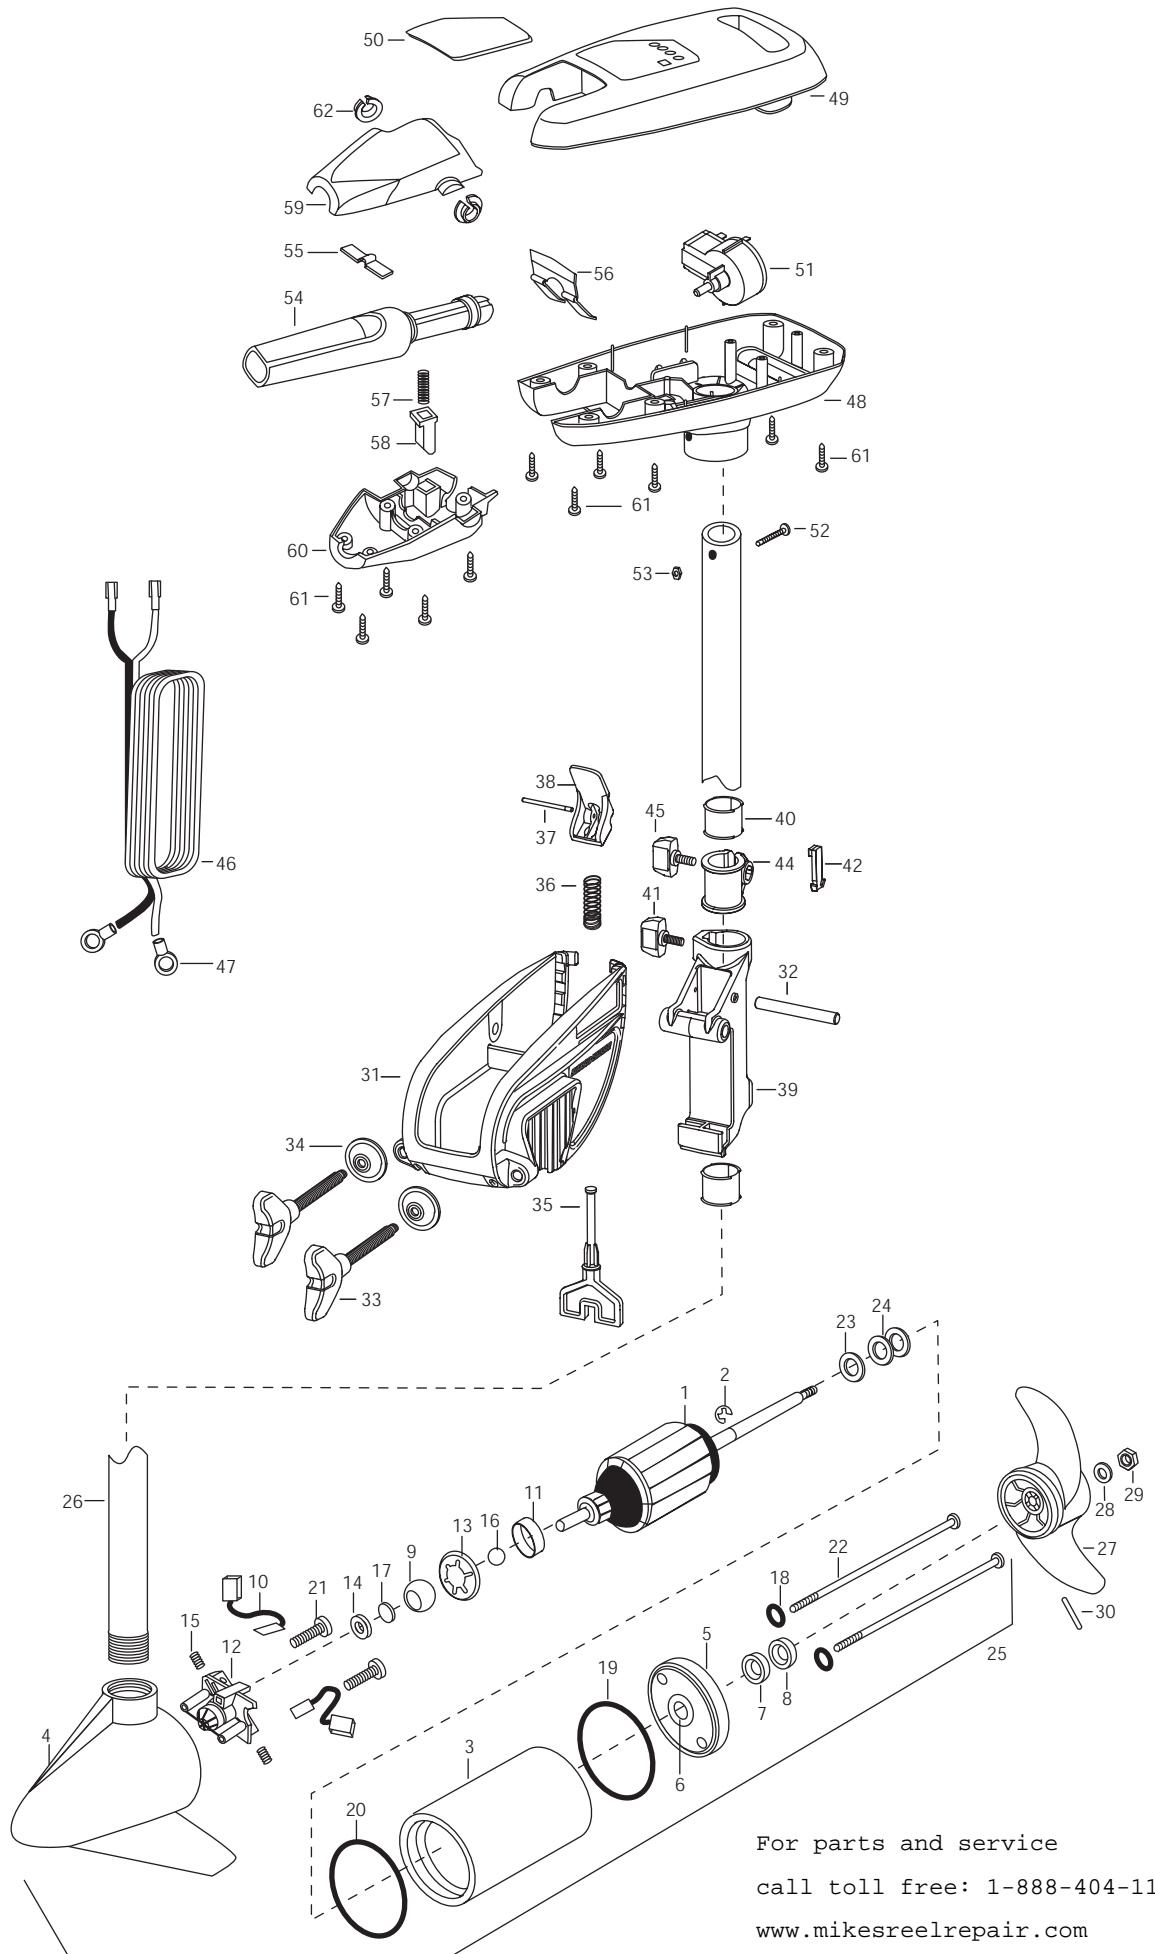

RT40/S
40 LBS. THRUST
12 VOLT
36" SHAFT

For parts and service
call toll free: 1-888-404-1119
www.mikesreelrepair.com

For parts and service
call toll free: 1-888-404-1119
www.mikesreelrepair.com

1	2-100-001	ARM ASSEMBLY12V 3.25 40*	■	1378121	PROP KIT	50	2095664	DECAL-COVER (RT40/S)
2	788-015	RETAINING RING	27	2061121	PROPELLER- 3.25 HUB DIA	51	2064023	SWITCH-FWD/REV 5 SP
3	431-379	HOUSING ASSEMBLY CENTER 3.62 WHI	28	2151726	WASHER-PROP 5/16 STD SS	52	2332102	SCREW-10-24 X 1-3/4 SS
4	2-300-332	HOUSING BRUSH END 3.25 SPCO	29	2198400	ANODE- ZINC 3.25/3.62 LWR U	53	2333101	NUT-HEX NYLOC
5	2-400-127	PLAIN END HOUSING 3.25	30	2092600	PIN-DRIVE SS	54	2990911	HANDLE ASSY-W/U-JOINT 5SPD
6	144-049	BEARING - FLANGE [SERVICE ONLY]	■	2771816	BRACKET & HINGE ASSEMBLY	55	2302742	SPRING-DETENT (OFF) SS
7	880-003	**SEAL	■	2771913	BRACKET ASSEMBLY	56	2302743	SPRING-DETENT HANDLE-TILT
8	880-006	**SEAL WITH SHIELD			(INCL- 31,33,34)	57	2302745	SPRING-RELEASE BUTTON SS
9	144-050	BEARING - SPHERICAL	*31	2061910	BRACKET PLASTIC	58	2303720	RELEASE BUTTON-HANDLE
10	188-052	BRUSH ASSEMBLY [2.EA]	32	2060511	PIN-HINGE SS	59	2060410	HANDLE (TOP HALF)NO MAXIM
11	725-033	BRUSH RETENTION- PAPER TUBE	*33	2061301	SCREW-CLAMP SS [2.EA]	60	2060415	HANDLE (LOWER HALF)
12	738-030	BRUSH PLATE W/HOLDER 3.25	*34	2331700	WASHER-CLAMP SCREW [2.EA]	61	2303412	SCREW-6-20 X 5/8 [11.EA]
13	784-036	BEARING RETAINER	35	2063605	T-BAR PLASTIC	62	2060005	BEARING-HANDLE PIVOT [2.EA]
14	991-025	WASHER - FELT	36	2062706	SPRING- T-BAR			
15	975-032	SPRING - COMPRESSION [2.EA]	37	2060516	PIN- TILT LEVER			
16	116-020	BALL - STEEL	38	2067201	LEVER-TILT BLACK			
17	303-039	THRUST DISC - METAL	39	2061810	HINGE-PLASTIC			
18	701-007	**O-RING [2.EA]	40	2037301	BUSHING-HINGE [2.EA]			
19	701-039	**O-RING MK406460	41	2011386	SCREW-TENSION/NEW KNOB SS			
20	701-041	**O-RING	42	2062800	TENSION BLOCK- SNAP IN			
21	830-001	SCREW -SELF THRD 8-32X1.7 [2.EA]	44	2061520	COLLAR-DEPTH			
22	830-078	THRU BOLT 8-32 X 8.96 [2.EA]	45	2011366	SCREW-COLLAR SS [2.EA]			
23	990-067	WASHER - STEEL THRUST	46	2090600	LEADWIRE 10GA RINGS			For parts and service
24	990-070	WASHER - NYLATRON [2.EA]	47	2020700	TERMINAL RING, 3/8" [2.EA]			call toll free: 1-888-404-1119
25	2068054	MTR ASSEMBLY 12V 3.25 5SP SW 40W	48	2062552	CONTROL BOX PLAS W/HAND WHT			www.mikesreelrepair.com
26	2032035	TUBE (COMPOSITE) 25 WHT	49	2060264	COVER-CTRL BOX RT WHT			