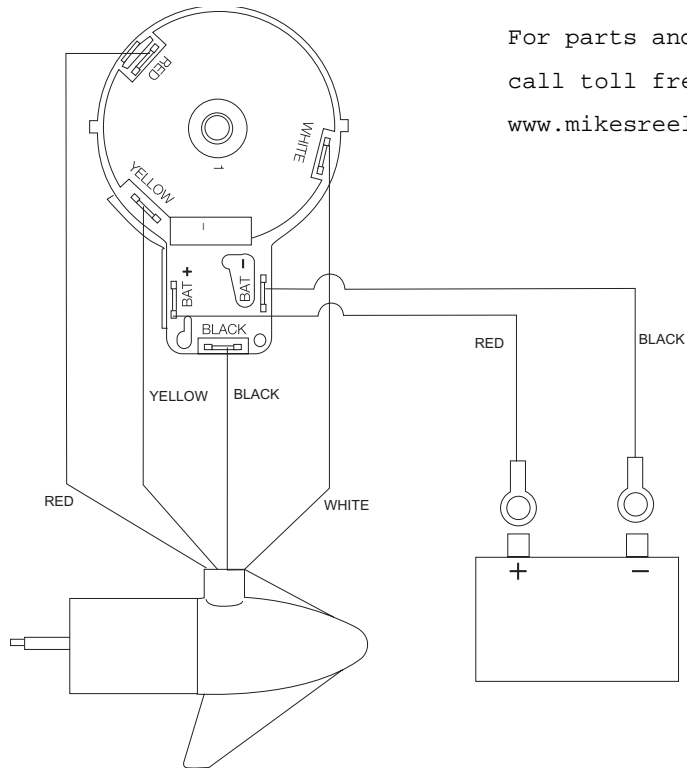

1	2-100-001	ARM ASSEMBLY12V 3.25 40*	■	1378121	PROP KIT	50	2095664	DECAL-COVER (RT40/S)
2	788-015	RETAINING RING	27	2061121	PROPELLER- 3.25 HUB DIA	51	2064023	SWITCH-FWD/REV 5 SP
3	431-379	HOUSING ASSEMBLY CENTER 3.62 WHI	28	2151726	WASHER-PROP 5/16 STD SS	52	2332102	SCREW-10-24 X 1-3/4 SS
4	2-300-332	HOUSING BRUSH END 3.25 SPCO	29	2198400	ANODE- ZINC 3.25/3.62 LWR U	53	2333101	NUT-HEX NYLOC
5	2-400-127	PLAIN END HOUSING 3.25	30	2092600	PIN-DRIVE SS	54	2990911	HANDLE ASSY-W/U-JOINT 5SPD
6	144-049	BEARING - FLANGE [SERVICE ONLY]	■	2771816	BRACKET & HINGE ASSEMBLY	55	2302742	SPRING-DETENT (OFF) SS
7	880-003	**SEAL	■	2771913	BRACKET ASSEMBLY	56	2302743	SPRING-DETENT HANDLE-TILT
8	880-006	**SEAL WITH SHIELD			(INCL- 31,33,34)	57	2302745	SPRING-RELEASE BUTTON SS
9	144-050	BEARING - SPHERICAL	*31	2061910	BRACKET PLASTIC	58	2303720	RELEASE BUTTON-HANDLE
10	188-052	BRUSH ASSEMBLY [2.EA]	32	2060511	PIN-HINGE SS	59	2060410	HANDLE (TOP HALF)NO MAXIM
11	725-033	BRUSH RETENTION- PAPER TUBE	*33	2061301	SCREW-CLAMP SS [2.EA]	60	2060415	HANDLE (LOWER HALF)
12	738-030	BRUSH PLATE W/HOLDER 3.25	*34	2331700	WASHER-CLAMP SCREW [2.EA]	61	2303412	SCREW-6-20 X 5/8 [11.EA]
13	784-036	BEARING RETAINER	35	2063605	T-BAR PLASTIC	62	2060005	BEARING-HANDLE PIVOT [2.EA]
14	991-025	WASHER - FELT	36	2062706	SPRING- T-BAR			
15	975-032	SPRING - COMPRESSION [2.EA]	37	2060516	PIN- TILT LEVER			
16	116-020	BALL - STEEL	38	2067201	LEVER-TILT BLACK			
17	303-039	THRUST DISC - METAL	39	2061810	HINGE-PLASTIC			
18	701-007	**O-RING [2.EA]	40	2037301	BUSHING-HINGE [2.EA]			
19	701-039	**O-RING MK406460	41	2011386	SCREW-TENSION/NEW KNOB SS			
20	701-041	**O-RING	42	2062800	TENSION BLOCK- SNAP IN			
21	830-001	SCREW -SELF THRD 8-32X1.7 [2.EA]	44	2061520	COLLAR-DEPTH			
22	830-078	THRU BOLT 8-32 X 8.96 [2.EA]	45	2011366	SCREW-COLLAR SS [2.EA]			
23	990-067	WASHER - STEEL THRUST	46	2090600	LEADWIRE 10GA RINGS			For parts and service
24	990-070	WASHER - NYLATRON [2.EA]	47	2020700	TERMINAL RING, 3/8" [2.EA]			call toll free: 1-888-404-1119
25	2068054	MTR ASSEMBLY 12V 3.25 5SP SW 40W	48	2062552	CONTROL BOX PLAS W/HAND WHT			www.mikesreelrepair.com
26	2032035	TUBE (COMPOSITE) 25 WHT	49	2060264	COVER-CTRL BOX RT WHT			

**Seal & Oring Kit P/N 2883460

* This item is part of an assembly. This item cannot be sold separately due to machining and /or assembly that is required.

P/N 2094904A REV.A 10-02

For parts and service
call toll free: 1-888-404-1119
www.mikesreelrepair.com

RT 40/S 12 VOLT