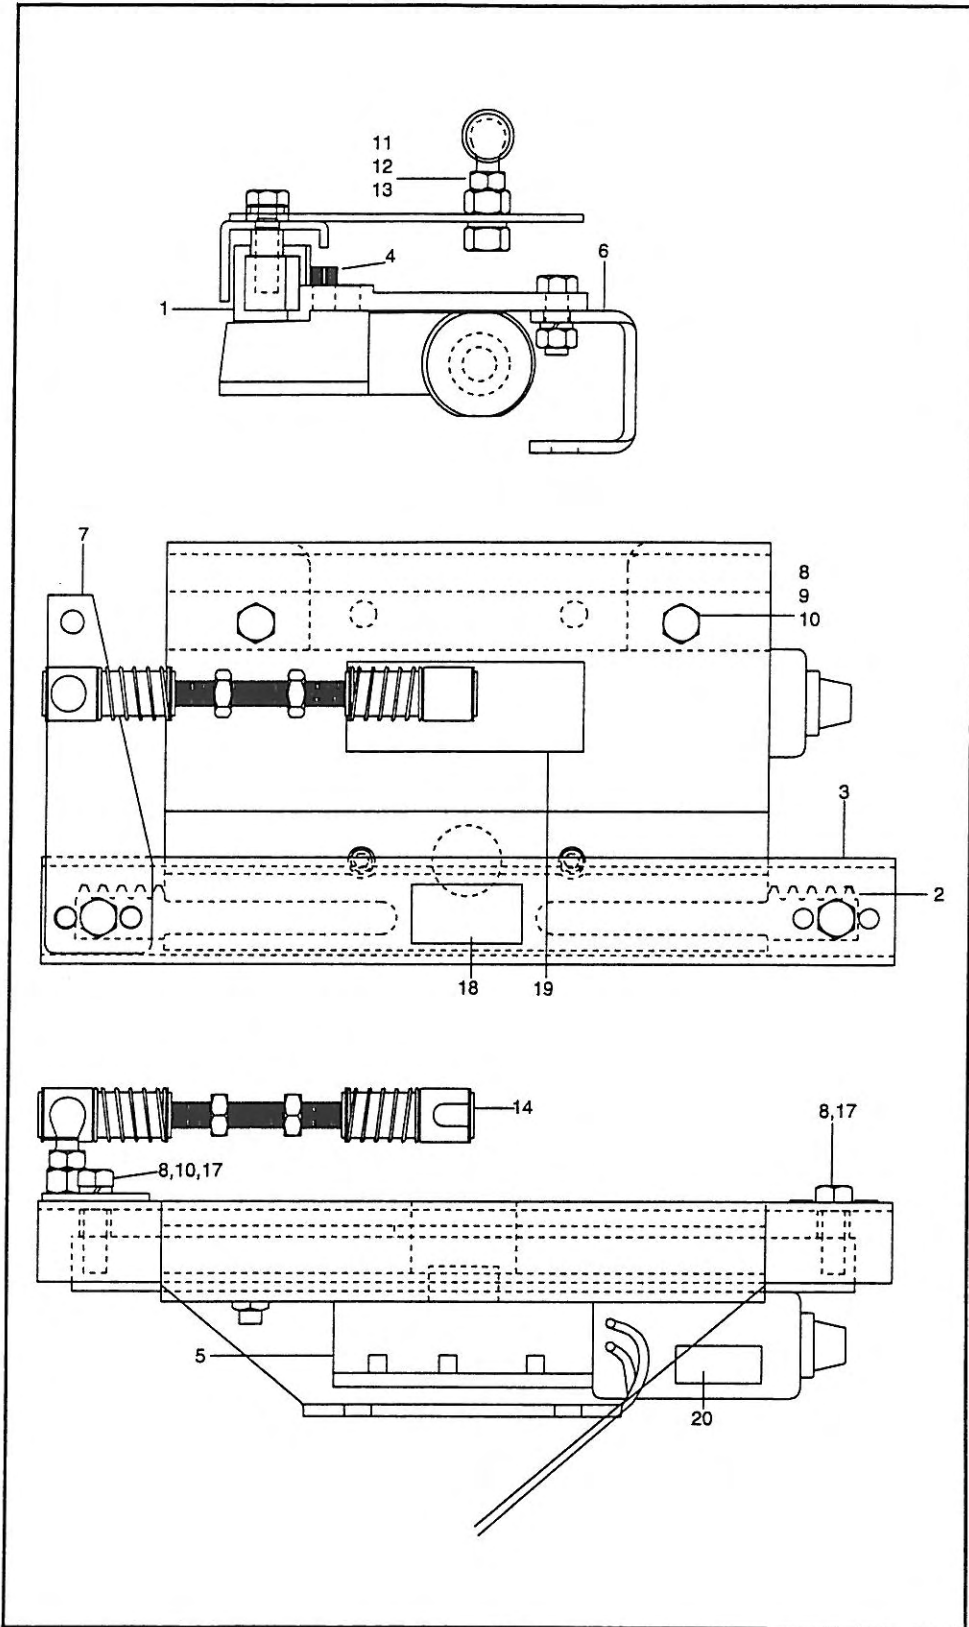

RS-1

ITEM	PART NUMBER	DESCRIPTION	QUANTITY
1	99-54590	EXTRUSION, ES101	1
2	99-54600	GEAR RACK, ES102	1
3	99-54530	GUARD, GEAR RACK, ES 103	1
4	99-54533	SCREW, 1/4 X 3/4	2
5	99-54595	MOTOR	1
6	99-50806	BRACKET- U-MOUNT	1
7	99-54631	BRACKET- TIE ROD	1
8	99-50160	SCREW 5/16 X 1	4
9	99-50119	NUT, 5/16 HEX	2
10	99-50166	WASHER- 5/16 LOCK	3
11	97-09001	BALL STUD	1
12	99-09002	NUT- 3/8 HEX	2
13	99-09003	WASHER- 3/8 LOCK	2
14	238-3200	TIE ROD ASSEMBLY	1
15	99-54575	•RELAY/FUSE LEADWIRE ASS'Y	1
16	99-54620	•FOOT SWITCH WIRE ASS'Y	1
17	99-54588	BUSHING	2
18	99-53355	DECAL-KEEP HANDS CLEAR	1
19	238-5610	DECAL-SIDE MODEL	1
20	238-5705	DECAL SERIAL NUMBER	1
21	99-53363	DECAL-MADE IN USA	1
22	299-4819	•BAG ASSEMBLY	1
23	200-4002	•FOOT CNTRL ASSEMBLY	1

• This item is not shown in the assembly drawing.