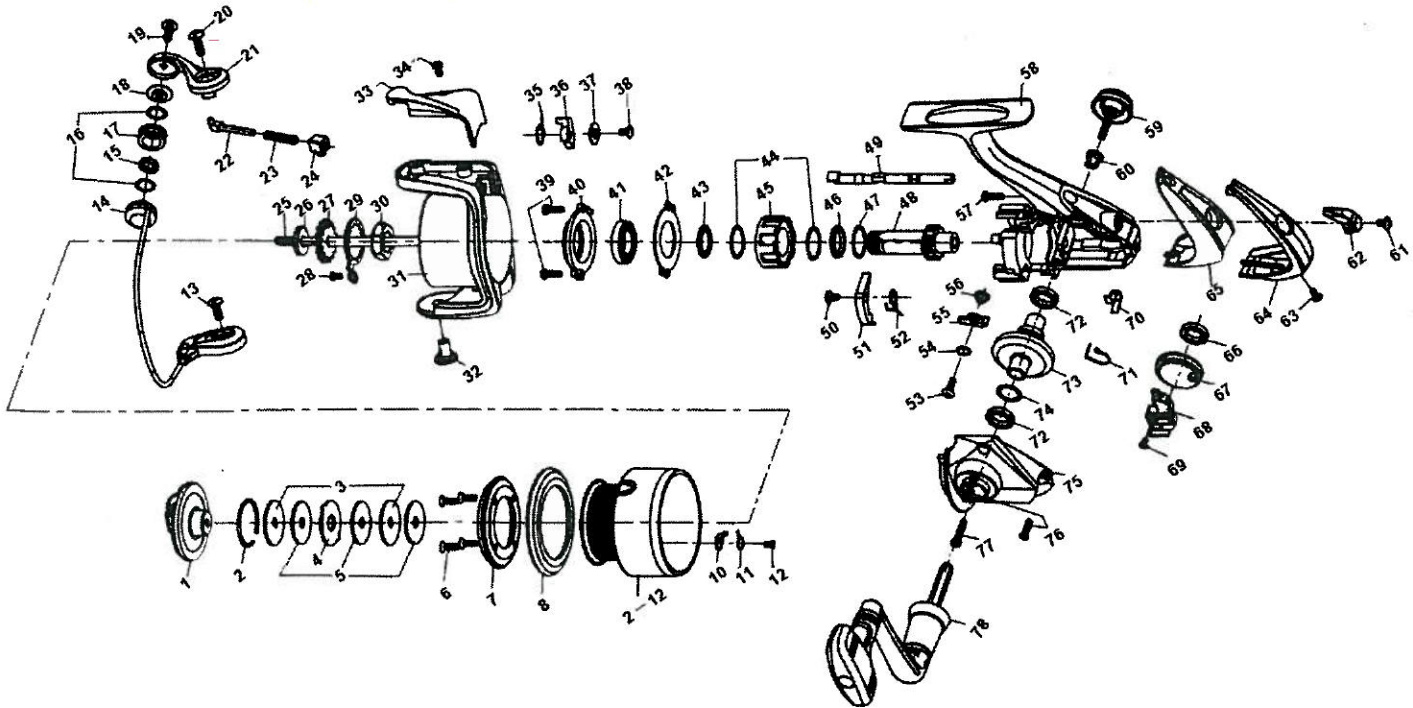

REGAL 3500-4i/4000-4i

Key No.	Parts No.	Parts Name
1	W33-5802	DRAG KNOB
2	W33-5901	DRAG WASHER RET
3	W33-6002	KEY WASHER
4	W33-6102	EARED WASHER
5	W33-6202	DRAG WASHER
6	W33-6302	SPOOL RING RET SCREW
7	W45-3101	SPOOL RING RET
8	W45-3201	SPOOL RING
10	W30-1901	CLICK PAWL
11	W30-2101	CLICK SPRING
12	W33-7202	CLICK PAWL SCREW
13	W33-9001	BAIL HOLDER SCREW
14	W45-3301	BAIL
15	W33-8002	BALL BEARING A
2-15	W45-5301	SPOOL
2-15	W45-5401	SPOOL (EXTRA)
16	W45-3401	LINE ROLLER WASHER
17	W33-8102	LINE ROLLER
18	W33-8202	LINE ROLLER COLLAR
19	W33-8301	LINE ROLLER SCREW
20	W33-8401	BAIL ARM SCREW
21	W45-3501	BAIL ARM
22	W33-8702	BAIL SPRING SHAFT
23	W33-8802	BAIL SPRING
24	W33-8901	BAIL SPRING HOLDER
25	W33-9203	MAIN SHAFT
26	W45-3601	MAIN SHAFT WASHER
27	W33-9402	CLICK GEAR
28	W33-9102	ROTOR NUT HOLD PLT SCREW
29	W33-9501	ROTOR NUT HOLD PLT
30	W33-9601	ROTOR NUT
31	W45-3701	ROTOR
32	W34-0201	BAIL HOLDER NUT
33	W34-0303	BAIL SPRING COVER
34	W34-0401	BAIL SPRING COVER SCREW
35	W34-0501	BAIL TRIP LEVER SPRING
36	W34-0602	BAIL TRIP LEVER
37	W45-3801	BAIL TRIP LEVER WASHER
38	W34-0703	BAIL TRIP LEVER SCREW
39	W34-0801	BEARING RET SCREW
40	W45-3901	BEARING RET A
41	W45-4001	BALL BEARING B