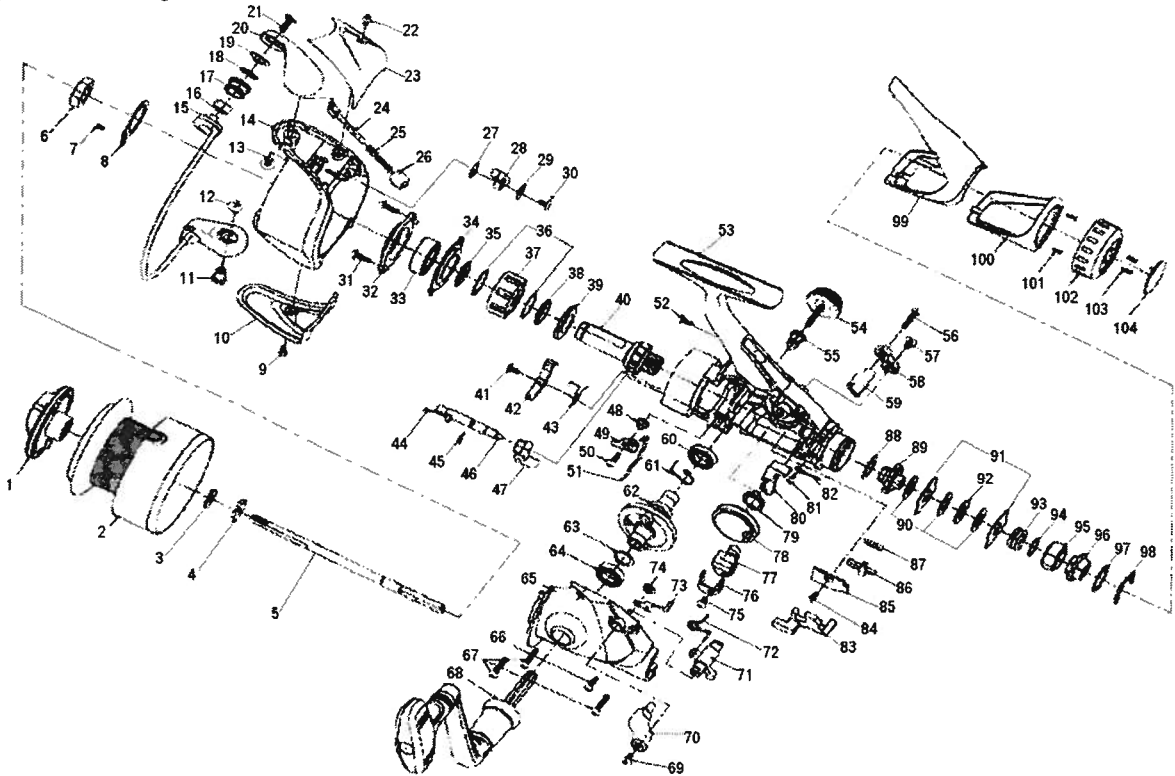

REGAL 3500/4000BRI

Key

No.	Parts No.	Parts Name
1	W33-5802	FRONT DRAG KNOB
2	W49-5601	SPOOL
3	W33-9302	SPOOL WASHER
4	W33-9402	CLICK GEAR
5	W48-9601	MAIN SHAFT
6	W33-9601	ROTOR NUT
7	W33-9102	ROTOR NUT HOLD PLT SCREW
8	W33-9501	ROTOR NUT HOLD PLT
9	W34-0401	BAIL HOLDER COVER SCREW
10	W48-9701	BAIL HOLDER COVER
11	W48-9801	BAIL HOLDER NUT
12	W33-9001	BAIL HOLDER SCREW
13	W33-9001	BAIL ARM SCREW
14	W48-9902	ROTOR
15	W49-0002	BAIL
16	W34-5202	LINE ROLLER BUSHING
17	W33-8102	LINE ROLLER
18	W45-6601	LINE ROLLER WASHER
19	W33-8201	LINE ROLLER COLLAR
20	W49-0202	BAIL ARM
21	W33-8301	LINE ROLLER SCREW
22	W34-0401	BAIL SPRING COVER SCREW
23	W49-0301	BAIL SPRING COVER
24	W33-8702	BAIL SPRING SHAFT
25	W33-8802	BAIL SPRING
26	W33-8901	BAIL SPRING HOLDER
27	W34-0501	BAIL TRIP LEVER SPRING
28	W34-0602	BAIL TRIP LEVER
29	W46-4501	BAIL TRIP LEVER WASHER
30	W34-0703	BAIL TRIP LEVER SCREW
31	W34-0801	BEARING RET A SCREW
32	W34-0901	BEARING RET A
33	W49-0402	BALL BEARING A
34	W49-0501	BEARING RET B
35	W34-1201	BEARING RET COLLAR
36	W34-1501	ROLLER CLUTCH WASHER

Key

No.	Parts No.	Parts Name
37	W34-1401	ROLLER CLUTCH
38	W34-1601	ROLLER CLUTCH COLLAR
39	W49-0601	PINION COLLAR
40	W34-1804	PINION GEAR
41	W30-2301	A/R PAWL A SCREW
42	W49-0701	A/R PAWL A
43	W34-4401	A/R PAWL SPRING A
44	W34-1901	A/R CAM SPRING
45	W49-0801	A/R CAM RET
46	W49-0901	A/R CAM
47	W49-1001	A/R LEVER
48	W34-4101	A/R PAWL COLLAR B
49	W49-1101	A/R PAWL B
50	W34-4302	A/R PAWL B SCREW
51	W49-1201	A/R PAWL SPRING B
52	W34-2102	REAR COVER A SCREW
53	W49-1302	BODY
54	W49-1401	HANDLE SCREW
55	W34-4701	HANDLE COLLAR
56	W49-1501	CLUTCH LEVER SCREW A
57	W34-2501	CLUTCH LEVER SCREW B
58	W49-1602	CLUTCH LEVER A
59	W49-1701	CLUTCH LEVER BRIDGE
60	W49-1801	BALL BEARING B
61	W34-3902	A/R PAWL SPRING C
62	W49-1901	DRIVE GEAR
63	W34-3701	DRIVE GEAR WASHER
64	W49-1801	BALL BEARING C
65	W49-2102	SIDE COVER
66	W34-3201	SIDE COVER SCREW A
67	W34-3101	SIDE COVER SCREW B
68	W49-5701	HANDLE
69	W34-2501	CLUTCH LEVER SCREW C
70	W49-2302	CLUTCH LEVER B
71	W49-2401	CLUTCH CAM
72	W49-2501	CLUTCH CAM SPRING

Key

No.	Parts No.	Parts Name
73	W49-2601	CLICK LEAF SPRING A
74	W38-5001	CLICK LEAF SPRING RET
75	W38-5501	OSC SLIDER RET SCREW
76	W49-2701	OSC SLIDER RET
77	W49-2801	OSC SLIDER
78	W49-2901	OSC GEAR
79	W45-8701	OSC GEAR COLLAR
80	W49-3001	OSC PLT
81	W49-3101	CLICK LEAF SPRING B SCREW
82	W49-3201	CLICK LEAF SPRING B
83	W49-3301	CLUTCH PLT A
84	W49-3401	CLUTCH PLT SCREW
85	W49-3501	CLUTCH PLT B
86	W49-3601	CLUTCH TRIP LEVER
87	W49-3701	CLUTCH TRIP LEVER SPRING
88	W38-6201	DRAG METAL A WASHER
89	W49-3801	DRAG METAL A
90	W49-3901	DRAG WASHER A
91	W49-4001	EARED WASHER
92	W49-4101	KEY WASHER
93	W49-4201	DRAG COIL SPRING
94	W49-4301	DRAG SCREW WASHER
95	W49-4401	DRAG SCREW
96	W49-4501	DRAG METAL B
97	W49-4601	DRAG COLLAR
98	W49-4701	DRAG SCREW RET
99	W49-4802	REAR COVER A
100	W49-4902	REAR COVER B
101	W49-5001	REAR COVER B SCREW
102	W49-5102	DRAG KNOB
103	W49-5201	DRAG KNOB SCREW
104	W49-5302	DRAG KNOB SCREW CAP

4000BRI Special Parts

2	W49-5901	SPOOL