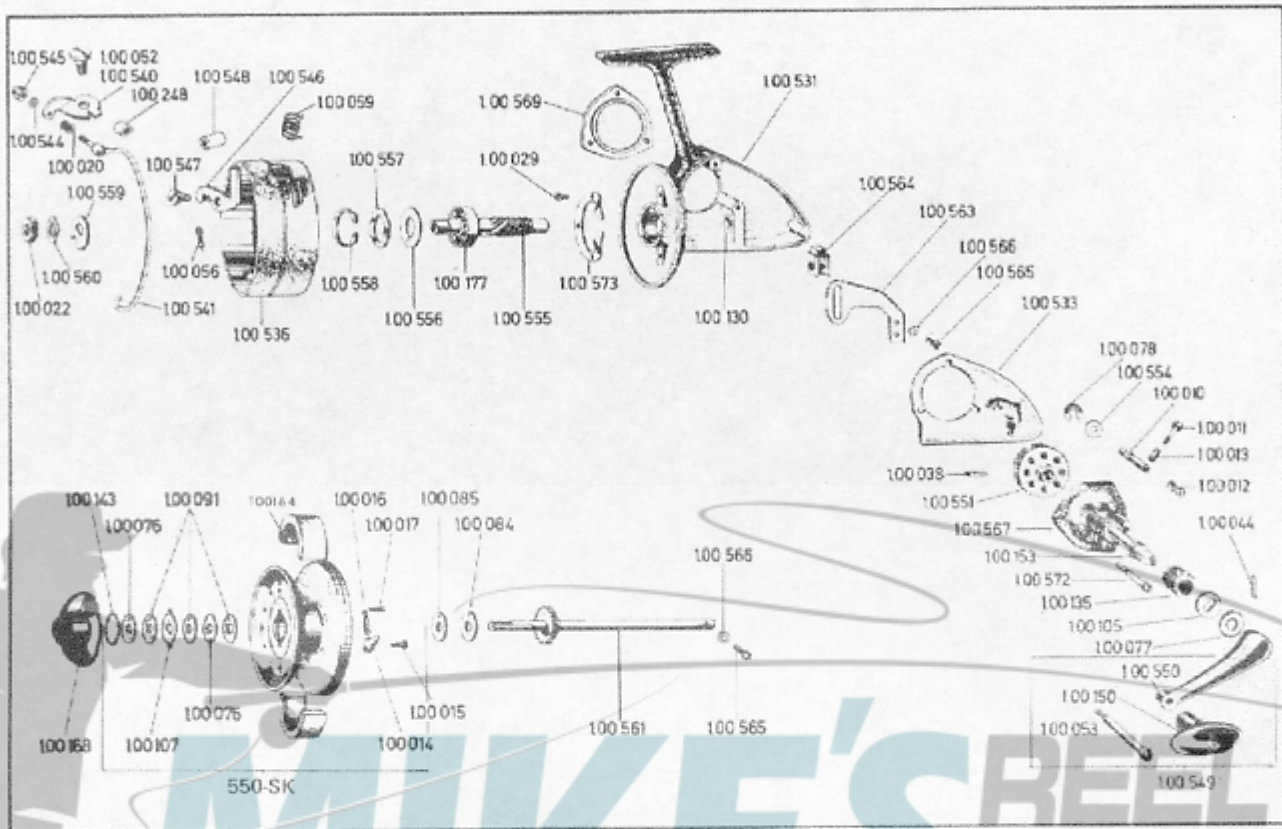

620 TERMINAL WAY • P. O. BOX 938 • COSTA MESA, CALIFORNIA 92627 • (714) 642-1163

IMPORTANT: AN "N" SERIES QUICK SPOOL WILL NOT FIT THIS REEL.

PART NO.	DESCRIPTION	LIST PRICE	PART NO.	DESCRIPTION	LIST PRICE
100-010	Anti-reverse pin		100-248	Rubber buffer	
100-011	Ball lever		100-531	Housing	
100-012	Spring		100-533	Housing cover	
100-013	Plastic tubing		100-536	Rotating head	
100-014	Click tongue		100-540	Angle lever	
100-015	Pin		100-541	Ball	
100-016	Spring		100-544	Lock washer	
100-020	Line guide		100-545	Hexagon nut	
100-022	Hexagon nut		100-546	Trip lever	
100-029	Screw for brake ring		100-547	Lug screw	
100-038	Pin for drive gear		100-548	Rubber buffer	
100-044	Pin for crank arm		100-549	Crank arm complete	
100-052	Bearing screw		100-550	Crank arm	
100-053	Grip screw		100-551	Drive gear	
100-056	Spring		100-554	Washer	
100-059	Ball spring		100-555	Drive Shaft	
100-076	Tongue washer		100-556	Packing washer	
100-077	Washer		100-557	Spring washer	
100-078	Safety clip		100-558	Snap ring	
100-084	Washer (metal)		100-559	Drive plate	
100-085	Washer (resitex)		100-560	Spring washer	
100-091	Washer (resitex)		100-561	Axle, complete	
100-105	Slotted washer		100-563	Slide	
100-107	Drive plate		100-564	Connecting piece	
100-130	Bushing		100-565	Screw for slide	
100-135	Crank nut		100-566	Lock washer	
100-143	Snap ring		100-567	Bearing cover	
100-150	Handle grip		100-569	Plate cover	
100-153	Drive axle		100-572	Screw for bearing cover	
100-164	Cork ring (2 halves)		100-573	Brake ring	
100-168	Drag nut		550 SK	Spool, complete	
100-177	Ball bearing				