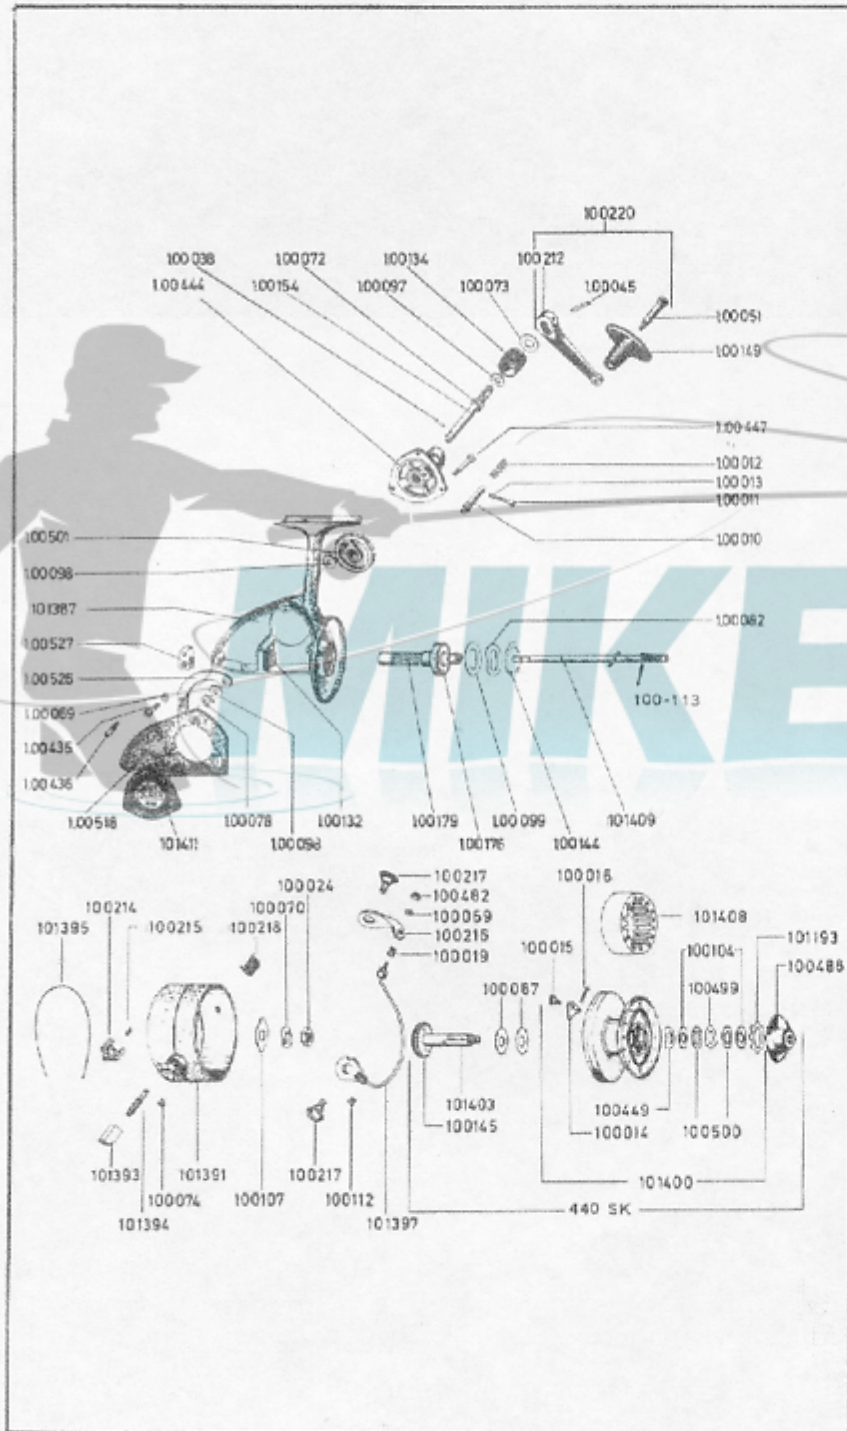

620 TERMINAL WAY • P. O. BOX 938 • COSTA MESA, CALIFORNIA 92627 • (714) 642-1163

IMPORTANT: AN "N" SERIES QUICK SPOOL WILL NOT FIT THIS REEL.

PART NO.	DESCRIPTION	LIST PRICE
100-010	Anti-reverse pin	
100-011	Ball lever	
100-012	Spring	
100-013	Plastic tubing	
100-014	Click tongue	
100-015	Pin	
100-016	Spring	
100-019	Line guide	
100-024	Hexagon nut	
100-038	Pin for drive gear	
100-045	Pin for crank arm	
100-051	Grip screw	
100-069	Lock washer	
100-070	Spring washer	
100-072	Safety clip	
100-073	Washer	
100-074	Safety clip	
100-078	Safety clip	
100-082	Spring washer	
100-087	Washer (resitex)	
100-097	Washer	
100-098	Washer	
100-099	Packing ring	
100-104	Washer (metal)	
100-107	Driving plate	
100-112	Cover cap	
100-113	Axle spool catch	
100-132	Bearing bushing for housing	
100-134	Crank nut	
100-144	Snap ring	
100-145	Ratchet wheel	
100-149	Handle grip	
100-154	Driving axle	
100-176	Ball bearing	
100-179	Driveshaft	
100-212	Crank arm	
100-214	Switching piece	
100-215	Threaded pin	
100-216	Angle lever	
100-217	Bearing screw	
100-218	Ball spring	
100-220	Crank arm, complete	
100-435	Screw for slide	
100-436	Screw for axle	
100-444	Bearing cover	
100-447	Screw for bearing cover	
100-449	Spring ring	
100-482	Hexagon nut	
100-488	Drag nut	
100-499	Driving plate	
100-500	Washer	
100-501	Drive gear	
100-518	Housing cover	
100-526	Slide	
100-527	Connecting piece	
101-193	Toothed washer	
101-387	Housing	
101-391	Rotating head	
101-393	Guide block	
101-394	Stop screw	
101-395	Stop slide spring	
101-397	Bail	
101-403	Brake spindle	
101-408	Ring for spool	
101-409	Axle, complete	
101-411	Side plate cover	
440SK	Spool, complete	