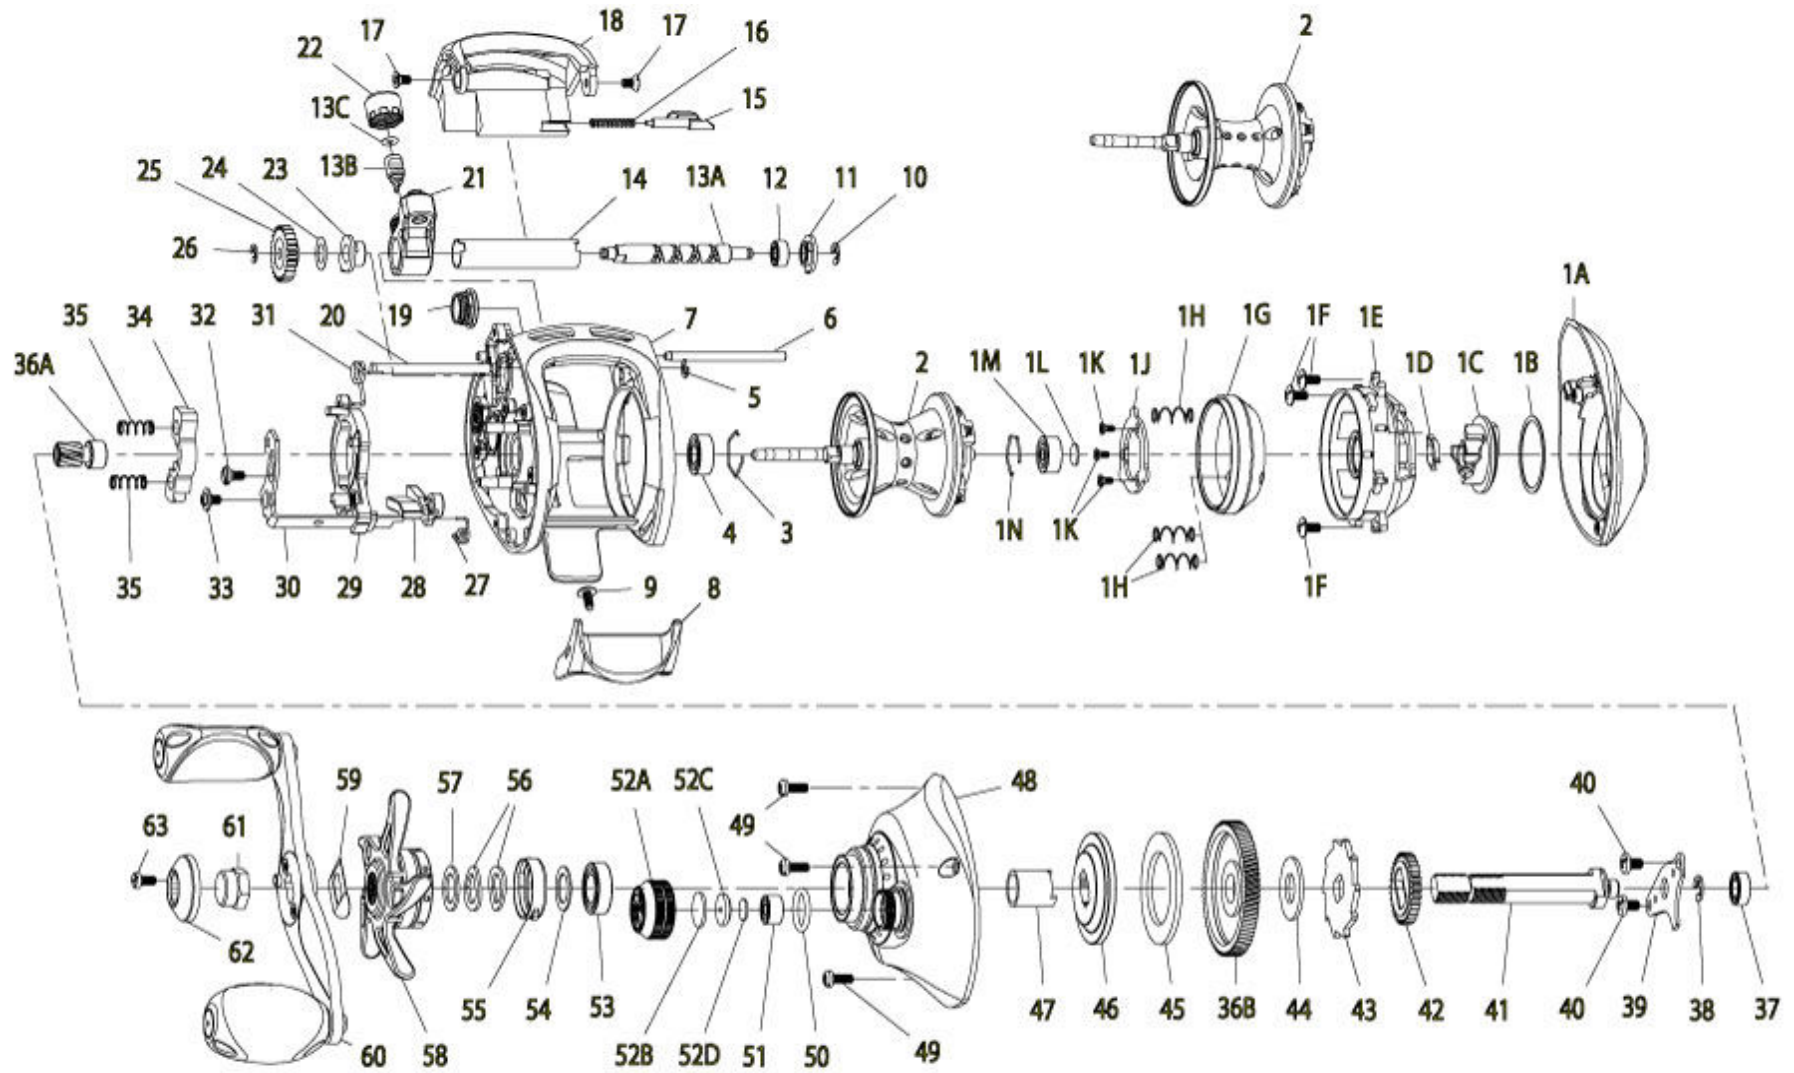

QUANTUM®

TE101SPT

TE101SPT

Quantum TE101SPT BaitCast Reel Part List

Key #	Description	Part No.	Key #	Description	Part No.	
1	Palm Side Cover Kit include	GW4023-03	28	Kick Lever	FW077-01	
	1A - Palm Side Cover Assembly	N/A	29	Release Slider	FW039-01	
	1B - Centrifugal Dial Washer	N/A	30	Release Slider Link	FW036-01	
	1C - Centrifugal Dial Assembly	N/A	31	Release Slider Spring	FW104-01	
	1D - Centrifugal Dial Spring	N/A	32	Release Slider Link Screw	EW125-01	
	1E - Spool Cover	N/A	33	Release Slider Screw	CX076-03	
	1F - Spool Cover Screw	N/A	34	Pinion Yoke	FW025-01	
	1G - Brake Ring Assembly	N/A	35	Yoke Spring	GX040-01	
	1H - Brake Ring Slider Spring	N/A	36	Gear Kit Include	UX4011-04	
	1J - Brake Ring Slider Spring Retainer	N/A		36A - Pinion Gear Assembly	N/A	
	1K - Brake Ring Spring Retainer Screw	N/A		36B - Drive Gear	N/A	
	1L - Spool Tension Shim	QW032-04	37	Crank Shaft Ball Bearing - L	SW017-01	
	1M - Spool Shaft Ball Bearing - Palm	QV017-01	38	E-Clip	QW120-01	
	1N - Clip Ring	HV080-01	39	Crank Shaft Retainer	DW002-01	
2	Spool Assembly	FW321-06	40	Crank Shaft Retainer Screw	JX107-02	
3	Clip Ring	EX080-01	41	Crank Shaft	FW008-02	
4	Spool Shaft Ball Bearing - Gear	EX017-02	42	O/S Drive Gear	DW112-01	
5	E-Clip	NX090-01	43	Trip Ratchet	DW083-01	
6	Stabilizer Bar - A	DW061-01	44	Trip Ratchet Washer	QW111-01	
7	Frame	N/A	45	Drag Disc	UX059-01	
8	Thumb Bar	FW009-02	46	Drag Washer	DW045-01	
9	Thumb Bar Screw	CW125-01	47	One Way Clutch Sleeve	UX052-01	
10	E-Clip	NX092-01	48	Gear Side Cover Assembly	FW324-10	
11	Bearing Retainer	DW067-01	49	Gear Side Cover Screw	BV123-03	
12	Worm Shaft Ball Bearing	XX117-01	50	Tension Knob O-Ring	QW101-01	
13	Worm Shaft Kit Include	HV4072-02	51	Tension Knob Ball Bearing	SW117-01	
	13A - Worm Shaft	N/A		52	Spool Tension Knob Kit include	DW4033-05
	13B - Line Guide Pawl	N/A			52A - Spool Tension Knob Assembl	N/A
	13C - Line Guide Carrier Washer	N/A			52B - Spool Cushion Washer	N/A
		52C - Spool Tension Collar	N/A			
14	Worm Shaft Guide	DW016-01		52D - Spool Tension Washer	N/A	
15	Side Cover Locking Lever	TX119-02	53	Crank Shaft Ball Bearing	TW058-01	
16	Side Cover Locking Lever Spring	ZW096-01	54	Crank Shaft Ball Bearing Washer	ZW032-01	
17	Hood Screw	HX107-02	55	Drag Click Spring Assembly	YX4114-01	
18	Hood	GW027-01	56	Drag "D" Washer	JX046-01	
19	Oil Cap Screw	DW150-02	57	Star Drag Washer	ZW032-01	
20	Stabilizer Bar - B	WP061-01	58	Star Drag	FW055-05	
21	Line Guide Carrier	DW047-02	59	Handle Washer	NX054-01	
22	Line Guide Carrier Screw	ZW007-02	60	Handle Assembly	FW318-02	
23	Worm Shaft Bushing - Gear Side	DW068-01	61	Handle Nut	DW003-02	
24	O/S Pinion Gear Washer	EX035-01	62	Handle Nut Cap	EW034-02	
25	O/S Pinion Gear	DW085-01	63	Handle Nut Cap Screw	DW050-01	
26	E-Clip	NX090-01				
27	Kick Lever Spring	MX097-01