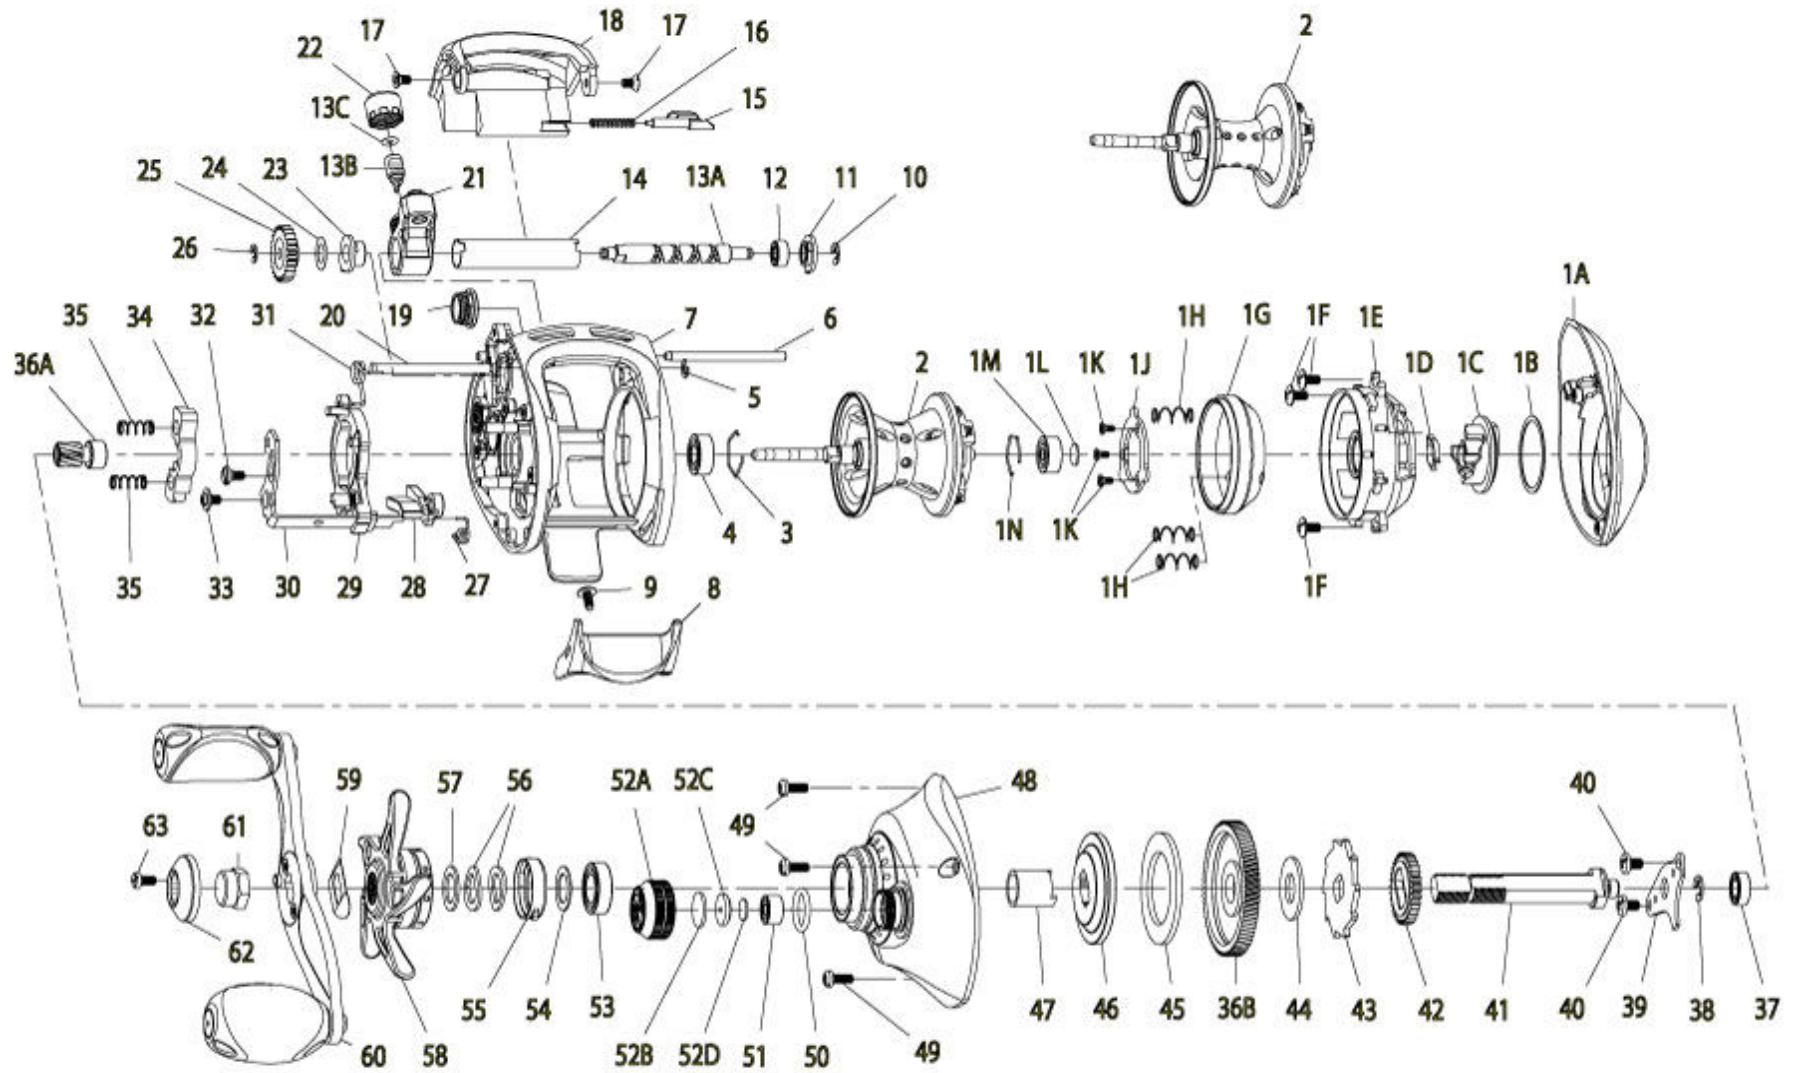

QUANTUM®

TE101HPT

TE101HPT

Quantum TE101HPT BaitCast Reel Part List

Key #	Description	Part No.	Key #	Description	Part No.	
1	Palm Side Cover Kit include	GW4023-03	28	Kick Lever	FW077-01	
	1A - Palm Side Cover Assembly	N/A	29	Release Slider	FW039-01	
	1B - Centrifugal Dial Washer	N/A	30	Release Slider Link	FW036-01	
	1C - Centrifugal Dial Assembly	N/A	31	Release Slider Spring	FW104-01	
	1D - Centrifugal Dial Spring	N/A	32	Release Slider Link Screw	EW125-01	
	1E - Spool Cover	N/A	33	Release Slider Screw	CX076-03	
	1F - Spool Cover Screw	N/A	34	Pinion Yoke	FW025-01	
	1G - Brake Ring Assembly	N/A	35	Yoke Spring	GX040-01	
	1H - Brake Ring Slider Spring	N/A	36	Gear Kit Include	VX4011-04	
	1J - Brake Ring Slider Spring Retainer	N/A		36A - Pinion Gear Assembly	N/A	
	1K - Brake Ring Spring Retainer Screw	N/A		36B - Drive Gear	N/A	
	1L - Spool Tension Shim	QW032-04	37	Crank Shaft Ball Bearing - L	SW017-01	
	1M - Spool Shaft Ball Bearing - Palm	QV017-01	38	E-Clip	QW120-01	
	1N - Clip Ring	HV080-01	39	Crank Shaft Retainer	DW002-01	
2	Spool Assembly	DW321-06	40	Crank Shaft Retainer Screw	JX107-02	
3	Clip Ring	EX080-01	41	Crank Shaft	FW008-02	
4	Spool Shaft Ball Bearing - Gear	EX017-02	42	O/S Drive Gear	DW112-01	
5	E-Clip	NX090-01	43	Trip Ratchet	DW083-01	
6	Stabilizer Bar - A	DW061-01	44	Trip Ratchet Washer	QW111-01	
7	Frame	FW001-07	45	Drag Disc	UX059-01	
8	Thumb Bar	FW009-02	46	Drag Washer	DW045-01	
9	Thumb Bar Screw	CW125-01	47	One Way Clutch Sleeve	UX052-01	
10	E-Clip	NX092-01	48	Gear Side Cover Assembly	FW324-09	
11	Bearing Retainer	DW067-01	49	Gear Side Cover Screw	BV123-03	
12	Worm Shaft Ball Bearing	XX117-01	50	Tension Knob O-Ring	QW101-01	
13	Worm Shaft Kit Include	HV4072-02	51	Tension Knob Ball Bearing	SW117-01	
	13A - Worm Shaft	N/A		52	Spool Tension Knob Kit include	DW4033-05
	13B - Line Guide Pawl	N/A			52A - Spool Tension Knob Assembl	N/A
	13C - Line Guide Carrier Washer	N/A			52B - Spool Cushion Washer	N/A
		52C - Spool Tension Collar	N/A			
14	Worm Shaft Guide	DW016-01		52D - Spool Tension Washer	N/A	
15	Side Cover Locking Lever	TX119-02	53	Crank Shaft Ball Bearing	TW058-01	
16	Side Cover Locking Lever Spring	ZW096-01	54	Crank Shaft Ball Bearing Washer	ZW032-01	
17	Hood Screw	HX107-02	55	Drag Click Spring Assembly	YX4114-01	
18	Hood	GW027-01	56	Drag "D" Washer	JX046-01	
19	Oil Cap Screw	DW150-02	57	Star Drag Washer	ZW032-01	
20	Stabilizer Bar - B	WP061-01	58	Star Drag	FW055-05	
21	Line Guide Carrier	DW047-02	59	Handle Washer	NX054-01	
22	Line Guide Carrier Screw	ZW007-02	60	Handle Assembly	FW318-02	
23	Worm Shaft Bushing - Gear Side	DW068-01	61	Handle Nut	DW003-02	
24	O/S Pinion Gear Washer	EX035-01	62	Handle Nut Cap	EW034-02	
25	O/S Pinion Gear	DW085-01	63	Handle Nut Cap Screw	DW050-01	
26	E-Clip	NX090-01				
27	Kick Lever Spring	MX097-01