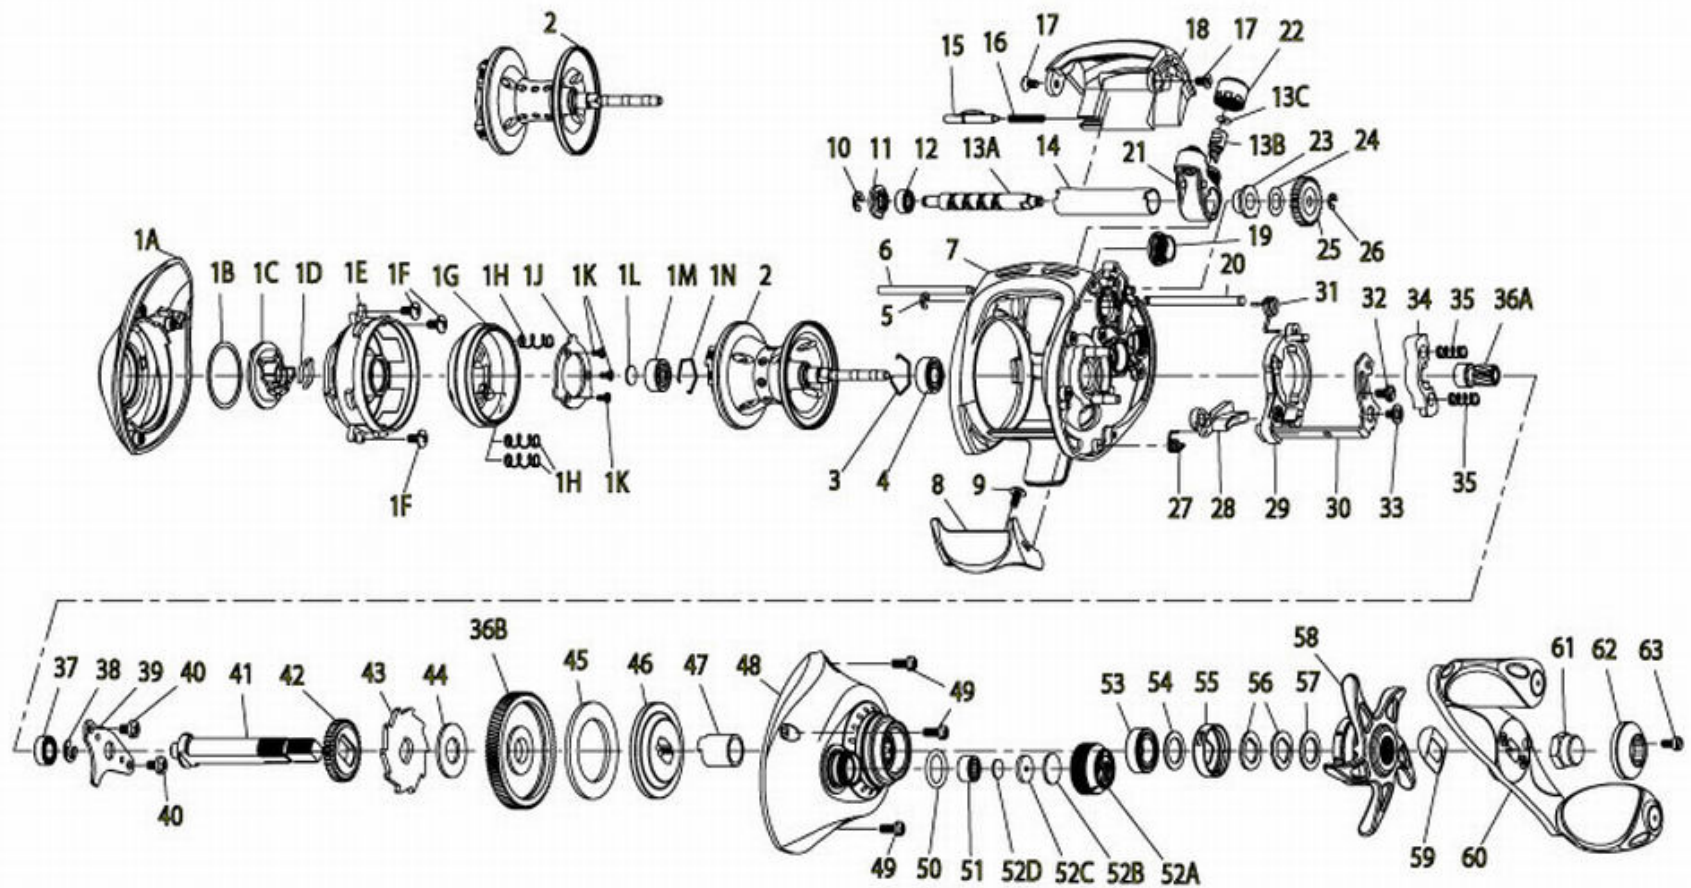

QUANTUM

TE100SPT

QUANTUM®

TE100SPT

Quantum Tour Edition TE100SPT Part List

Key No.	Description	Part No.		Description	Part No.
		TE100SPT	Key No.		
1	Palm Side Cover Kit include	EW4023-03	28	Kick Lever	DW077-01
	1A - Palm Side Cover Assembly	N/A	29	Release Slider	DW039-01
	1B - Centrifugal Dial Washer	N/A	30	Release Slider Link	DW036-01
	1C - Centrifugal Dial Assembly	N/A	31	Release Slider Spring	DW104-01
	1D - Centrifugal Dial Spring	N/A	32	Release Slider Link Screw	EW125-01
	1E - Spool Cover	N/A	33	Release Slider Screw	CX076-03
	1F - Spool Cover Screw	N/A	34	Pinion Yoke	EW025-01
	1G - Brake Ring Assembly	N/A	35	Yoke Spring	GX040-01
	1H - Brake Ring Slider Spring	N/A	36	Gear Kit Include	UX4011-03
	1J - Brake Ring Slider Spring Retainer	N/A		36A - Pinion Gear Assembly	N/A
	1K - Brake Ring Spring Retainer Screw	N/A		36B - Drive Gear	N/A
	1L - Spool Tension Shim	N/A	37	Crank Shaft Ball Bearing - L	SW017-01
	1M - Spool Shaft Ball Bearing - Palm	N/A	38	E-Clip	QW120-01
	1N - Clip Ring	N/A	39	Crank Shaft Retainer	DW002-01
2	Spool Assembly	FW321-05	40	Crank Shaft Retainer Screw	JX107-02
3	Clip Ring	EX080-01	41	Crank Shaft	FW008-01
4	Spool Shaft Ball Bearing - Gear	EX017-02	42	O/S Drive Gear	DW112-01
5	E-Clip	NX090-01	43	Trip Ratchet	DW083-01
6	Stabilizer Bar - A	DW061-01	44	Trip Ratchet Washer	QW111-01
7	Frame	DW001-09	45	Drag Disc	UX059-01
8	Thumb Bar	DW009-02	46	Drag Washer	DW045-01
9	Thumb Bar Screw	CW125-01	47	One Way Clutch Sleeve	UX052-01
10	E-Clip	NX092-01	48	Gear Side Cover Assembly	DW324-11
11	Bearing Retainer	DW067-01	49	Gear Side Cover Screw	BV123-03
12	Worm Shaft Ball Bearing	XX117-01	50	Tension Knob O-Ring	QW101-01
13	Worm Shaft Kit Include	HV4072-02	51	Tension Knob Ball Bearing	SW117-01
	13A - Worm Shaft	N/A	52	Spool Tension Knob Kit include	DW4033-05
	13B - Line Guide Pawl	N/A		52A - Spool Tension Knob Assembly	N/A
	13C - Line Guide Carrier Washer	N/A		52B - Spool Cushion Washer	N/A
		52C - Spool Tension Collar		N/A	
14	Worm Shaft Guide	DW016-01		52D - Spool Tension Washer	N/A
15	Side Cover Locking Lever	YX119-02			
16	Side Cover Locking Lever Spring	ZW096-01	53	Crank Shaft Ball Bearing	TW058-01
17	Hood Screw	HX107-02	54	Crank Shaft Ball Bearing Washer	ZW032-01
18	Hood	EW027-01	55	Drag Click Spring Assembly	YX4114-01
19	Oil Cap Screw	DW150-02	56	Drag "D" Washer	JX046-01
20	Stabilizer Bar - B	WP061-01	57	Star Drag Washer	ZW032-01
21	Line Guide Carrier	DW047-02	58	Star Drag	DW055-05
22	Line Guide Carrier Screw	ZW007-02	59	Handle Washer	NX054-01
23	Worm Shaft Bushing - Gear Side	DW068-01	60	Handle Assembly	FW318-01
24	O/S Pinion Gear Washer	EX035-01	61	Handle Nut	DW003-01
25	O/S Pinion Gear	DW085-01	62	Handle Nut Cap	EW034-02
26	E-Clip	NX090-01	63	Handle Nut Cap Screw	DW050-01
27	Kick Lever Spring	GX097-01			