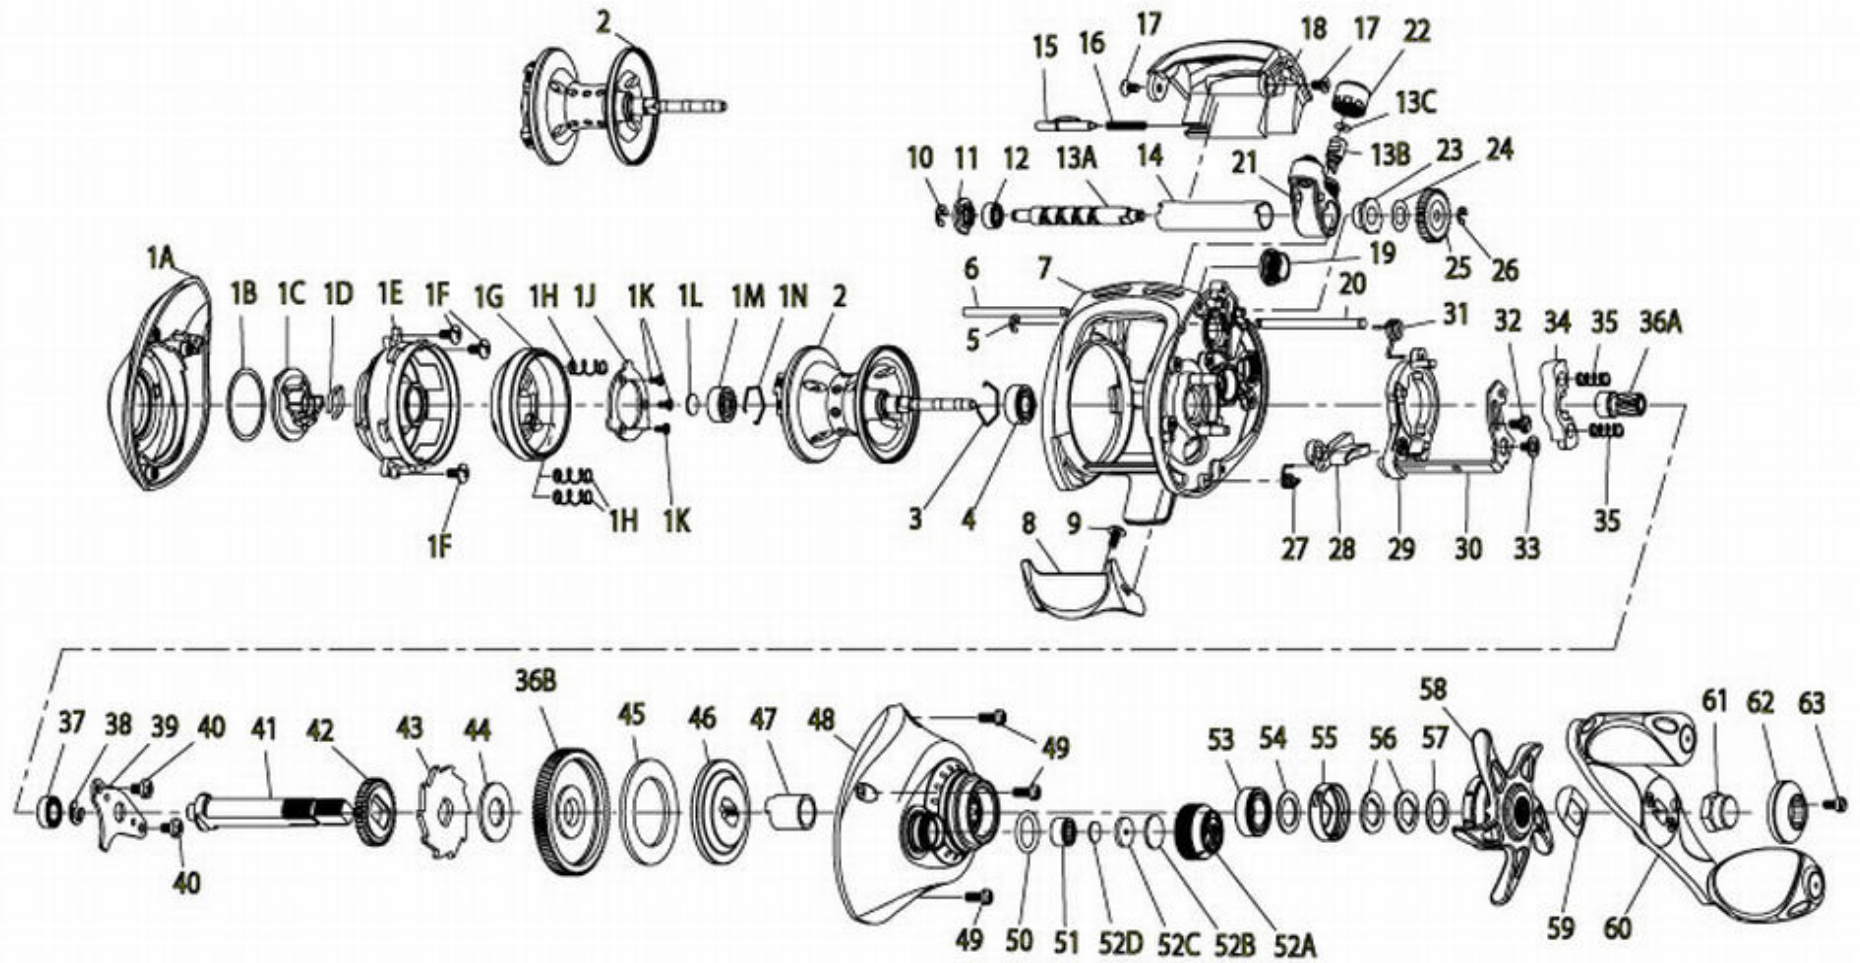

QUANTUM®

TE100HPT

TE100HPT

Quantum TE100HPT BaitCast Reel Part List

Key #	Description	Part No.	Key #	Description	Part No.
1	Palm Side Cover Kit include	EW4023-03	28	Kick Lever	DW077-01
	1A - Palm Side Cover Assembly	N/A	29	Release Slider	DW039-01
	1B - Centrifugal Dial Washer	N/A	30	Release Slider Link	DW036-01
	1C - Centrifugal Dial Assembly	N/A	31	Release Slider Spring	DW104-01
	1D - Centrifugal Dial Spring	N/A	32	Release Slider Link Screw	EW125-01
	1E - Spool Cover	N/A	33	Release Slider Screw	CX076-03
	1F - Spool Cover Screw	N/A	34	Pinion Yoke	DW025-01
	1G - Brake Ring Assembly	N/A	35	Yoke Spring	GX040-01
	1H - Brake Ring Slider Spring	N/A	36	Gear Kit Include	VX4011-03
	1J - Brake Ring Slider Spring Retainer	N/A		36A - Pinion Gear Assembly	N/A
	1K - Brake Ring Spring Retainer Screw	N/A	36B - Drive Gear	N/A	
	1L - Spool Tension Shim	N/A	37	Crank Shaft Ball Bearing - L	SW017-01
	1M - Spool Shaft Ball Bearing - Palm	N/A	38	E-Clip	QW120-01
	1N - Clip Ring	N/A	39	Crank Shaft Retainer	DW002-01
2	Spool Assembly	DW321-05	40	Crank Shaft Retainer Screw	JX107-02
3	Clip Ring	EX080-01	41	Crank Shaft	FW008-01
4	Spool Shaft Ball Bearing - Gear	EX017-02	42	O/S Drive Gear	DW112-01
5	E-Clip	NX090-01	43	Trip Ratchet	DW083-01
6	Stabilizer Bar - A	DW061-01	44	Trip Ratchet Washer	QW111-01
7	Frame	DW001-08	45	Drag Disc	UX059-01
8	Thumb Bar	DW009-02	46	Drag Washer	DW045-01
9	Thumb Bar Screw	CW125-01	47	One Way Clutch Sleeve	UX052-01
10	E-Clip	NX092-01	48	Gear Side Cover Assembly	DW324-10
11	Bearing Retainer	DW067-01	49	Gear Side Cover Screw	BV123-03
12	Worm Shaft Ball Bearing	XX117-01	50	Tension Knob O-Ring	QW101-01
13	Worm Shaft Kit Include	HV4072-02	51	Tension Knob Ball Bearing	SW117-01
	13A - Worm Shaft	N/A	52	Spool Tension Knob Kit include	DW4033-05
	13B - Line Guide Pawl	N/A		52A - Spool Tension Knob Assembl	N/A
	13C - Line Guide Carrier Washer	N/A		52B - Spool Cushion Washer	N/A
		52C - Spool Tension Collar		N/A	
14	Worm Shaft Guide	DW016-01		52D - Spool Tension Washer	N/A
15	Side Cover Locking Lever	YX119-02	53	Crank Shaft Ball Bearing	TW058-01
16	Side Cover Locking Lever Spring	ZW096-01	54	Crank Shaft Ball Bearing Washer	ZW032-01
17	Hood Screw	HX107-02	55	Drag Click Spring Assembly	YX4114-01
18	Hood	EW027-01	56	Drag "D" Washer	JX046-01
19	Oil Cap Screw	DW150-02	57	Star Drag Washer	ZW032-01
20	Stabilizer Bar - B	WP061-01	58	Star Drag	DW055-05
21	Line Guide Carrier	DW047-02	59	Handle Washer	NX054-01
22	Line Guide Carrier Screw	ZW007-02	60	Handle Assembly	FW318-01
23	Worm Shaft Bushing - Gear Side	DW068-01	61	Handle Nut	DW003-01
24	O/S Pinion Gear Washer	EX035-01	62	Handle Nut Cap	EW034-01
25	O/S Pinion Gear	DW085-01	63	Handle Nut Cap Screw	DW050-01
26	E-Clip	NX090-01			
27	Kick Lever Spring	GX097-01