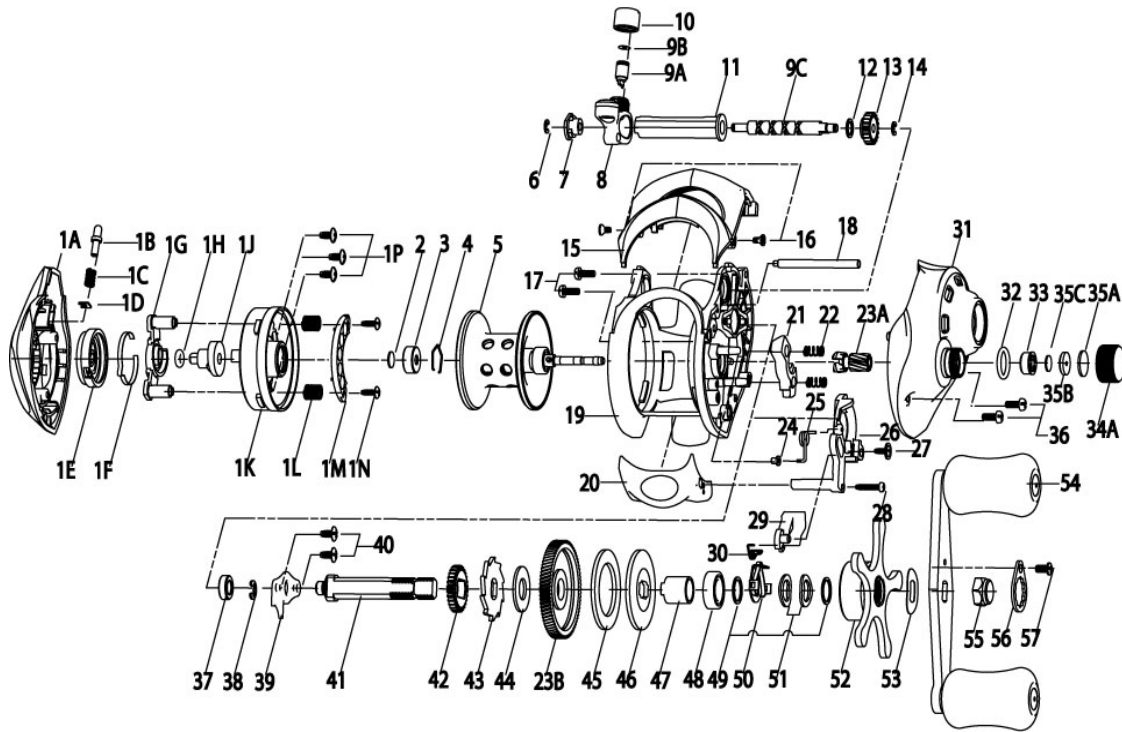

### SU670CX

**Quantum Surge SU670CX Baitcast Reel Part List**

Key #	Description	Part No.	Key #	Description	Part No.
1	Palm Side Cover Kit	MW4023-04	23	Gear Kit	KW4011-01
1A	Palm Side Cover Assembly	N/A	23A	Pinion Gear	N/A
1B	Palm Side Locking Lever	N/A	23B	Drive Gear	N/A
1C	Locking Lever Spring	N/A	24	Release Slider Spring Bushing	MW103-01
1D	Locking Pin Retainer	N/A	25	Release Slider Spring	KW104-01
1E	Cast Control Dial	N/A	26	Release Slider	KW039-01
1F	Control Dial Clicker Spring	N/A	27	Release Slider Screw	KW125-01
1G	Slide Cam "A"	N/A	28	Thumb Bar Screw	ZW053-01
1H	Control Dial Friction Ring	N/A	29	Kick Lever	KW077-01
1J	Slide Cam "B"	N/A	30	Kick Lever Spring	KW097-01
1K	Spool Cover	N/A	31	Gear Side Cover Assembly	MW324-04
1L	Magnet Plate Spring	N/A	32	Spool Tension Knob O-Ring	QW101-01
1M	Magnet Plate Assembly	N/A	33	Spool Tension Knob Bearing	SW117-01
1N	Magnet Plate Screw	N/A	34	Spool Tension Knob Kit	MW4033-01
1P	Spool Cover Screw	N/A	34A	Spool Tension Knob	N/A
2	Spool Shaft Washer (Palm Side)	N/A	35	Spool Tension Washer Kit	QW4032-01
3	Spool Shaft Ball Bearing (Palm Side)	N/A	35	Spool Tension Washer Kit	QW4032-01
4	Bearing Retainer Ring	N/A	35A	Spool Cushion Washer	N/A
2	Spool Shaft Washer (Palm Side)	QW032-04	35B	Spool Tension Collar	N/A
3	Spool Shaft Ball Bearing (Palm Side)	QV017-01	35C	Spool Tension Washer	N/A
4	Bearing Retainer Ring	HV080-01	36	Gear Side Cover Screw	BV123-01
5	Spool Assembly	MW321-03	37	Crank Shaft Bearing (Frame Side)	SW017-01
6	Worm Shaft E-Clip (Palm Side)	NX090-01	38	Crank Shaft E-Clip	QW120-01
7	Worm Shaft Bushing	KW067-01	39	Crank Shaft Retainer Plate	KW002-01
8	Line Guide Carrier Assembly	KW347-02	40	Crank Shaft Retainer Plate Screw	QW125-02
9	Worm Shaft Kit	KW4072-01	41	Crank Shaft	MW008-02
9A	Worm Shaft	N/A	42	Worm Shaft Drive Gear	ZW112-01
9B	Line Guide Pawl Washer	N/A	43	Trip Ratchet	KW083-01
9C	Line Guide Pawl	KW006-01	44	Trip Ratchet Washer	QW111-01
10	Line Guide Pawl Screw	KW007-01	45	Drag Washer	UX059-01
11	Worm Shaft Guide	KW016-01	46	Drag Key Washer	KW045-01
12	Worm Shaft Washer (Gear Side)	KW035-01	47	One Way Clutch Sleeve	KW052-01
13	Worm Shaft Pinion Gear	HV085-01	48	Crank Shaft Bearing (Handle Side)	TW058-02
14	Worm Shaft E-Clip (Gear Side)	NX090-01	49	Star Drag Washer	KW032-01
15	Front Support	MW099-04	50	Star Drag Clicker Spring Assembly	ZW4114-01
16	Front Support Screw	MW107-01	51	Star Drag Spring Washer	JX046-01
17	Gear Side Cover Screw	BV123-01	52	Star Drag Assembly	KW355-01
18	Pillar	MW061-01	53	Handle Spring Washer	QW054-01
19	Frame	N/A	54	Handle Assembly	KW318-03
20	Thumb Bar Assembly	KW309-01	55	Handle Nut	KW003-01
21	Pinion Yolk	KW025-01	56	Handle Nut Retainer	KW034-02
22	Pinion Yolk Spring	KW040-01	57	Handle Nut Retainer Screw	KW057-01