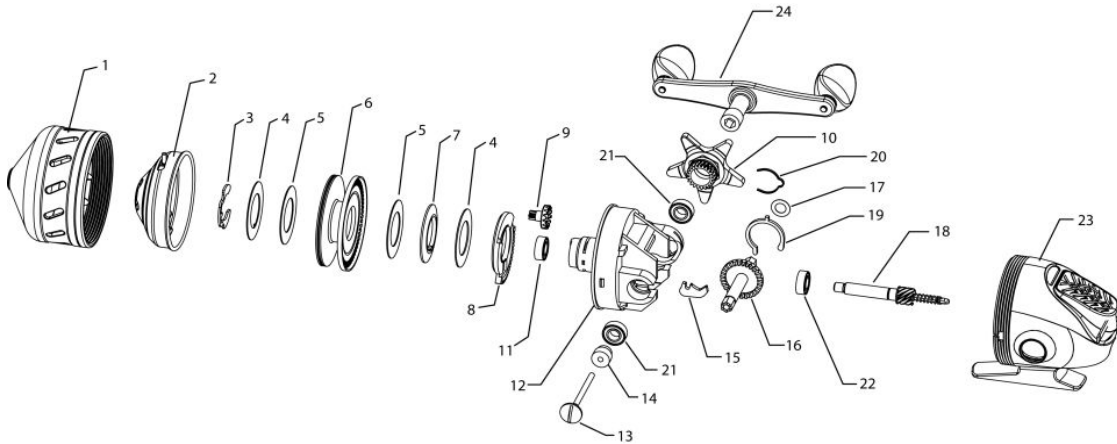

#### ProStaff PS2010 & PS2020 Spincast Reel Part List

Key #	Description	Key #	Description
1	Front Cover Assembly	13	Crank Rod
2	Spinner Head Assembly	14	Crank Rod Spacer
3	Spool Clip	15	Anti-Reverse Pawl
4	Keyed Drag Washer	16	Drive Gear
5	Drag Washer	17	Gear Shim Washer
6	Spool Assembly	18	Center Shaft Assembly
7	Tapered Drag Washer	19	Anti-Reverse Ratchet
5	Spool Assembly	20	Drag Star Retainer Clip
8	Drag Cam	21	Ball Bearing
9	Drag Pinion	22	Pinion Ball Bearing
10	Star Drag Adjust	23	Back Cover Assembly
11	Bushing	24	Crank Rod Handle Assembly
12	Body Assembly		