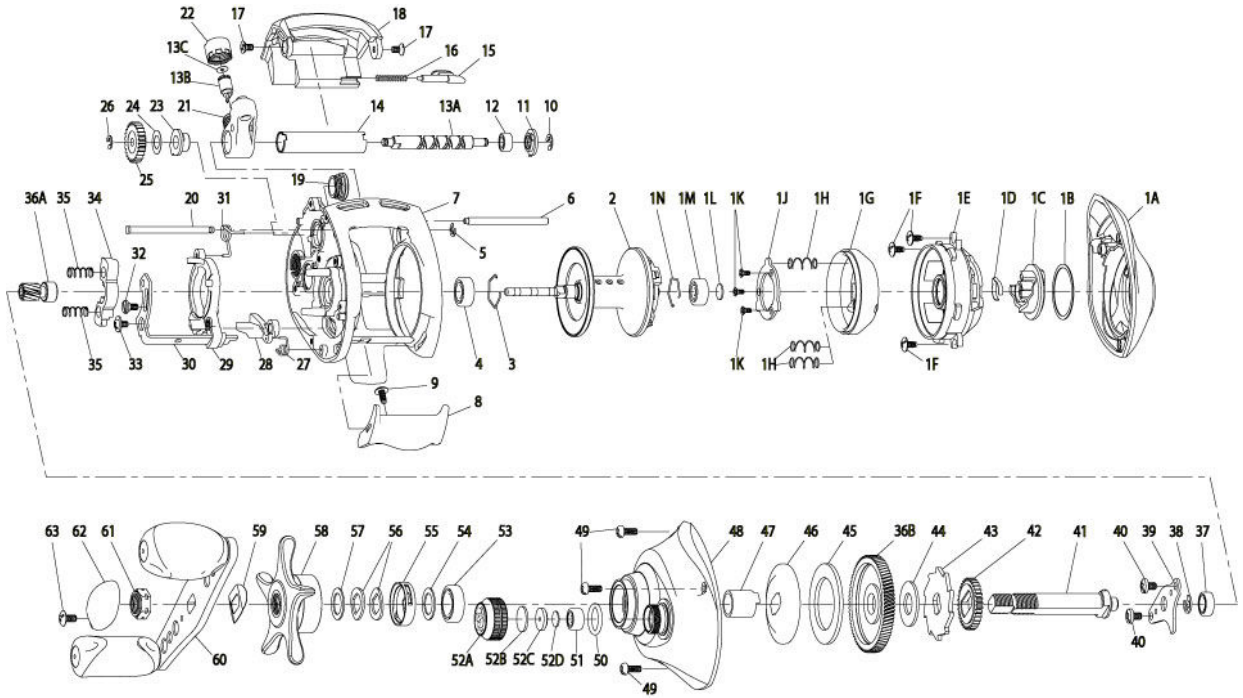

For part availability and pricing,  
call (800) 588-9030

**KT101HPT**

Quantum KT101HPT Bait Cast Reel Part List					
Key #	Description	Part No.	Key #	Description	Part No.
1	Palm Side Cover Kit includes	FW4023-03	28	Kick Lever	FW077-01
	1A - Palm Side Cover Assembly	N/A	29	Release Slider	FW039-01
	1B - Centrifugal Dial Washer	N/A	30	Release Slider Link	FW036-01
	1C - Centrifugal Dial Assembly	N/A	31	Release Slider Spring	FW104-01
	1D - Centrifugal Dial Spring	N/A	32	Release Slider Link Screw	EW125-01
	1E - Spool Cover	N/A	33	Release Slider Screw	CX076-03
	1F - Spool Cover Screw	N/A	34	Pinion Yoke	FW025-01
	1G - Brake Ring Assembly	N/A	35	Yoke Spring	GX040-01
	1H - Brake Ring Slider Spring	N/A	36	Gear Kit Includes	VX4011-02
	1J - Brake Ring Slider Spring Retainer	N/A	36A - Pinion Gear Assembly	N/A	
	1K - Brake Ring Spring Retainer Screw	N/A	36B - Drive Gear	N/A	
	1L - Spool Tension Shim	N/A	37	Crank Shaft Ball Bearing - L	SW017-01
	1M - Spool Shaft Ball Bearing - Palm	QW032-04	38	E-Clip	QW120-01
	1N - Clip Ring	QV017-01	39	Crank Shaft Retainer	DW002-01
2	Spool Assembly	EW321-06	40	Crank Shaft Retainer Screw	JX107-02
3	Clip Ring	EX080-01	41	Crank Shaft	DW008-04
4	Spool Shaft Ball Bearing - Gear	EX017-02	42	O/S Drive Gear	DW112-01
5	E-Clip	NX090-01	43	Trip Ratchet	DW083-02
6	Stabilizer Bar - A	DW061-02	44	Trip Ratchet Washer	QW111-01
7	Frame	FW001-09	45	Drag Disc	UX059-01
8	Thumb Bar	FW009-01	46	Drag Washer	DW045-01
9	Thumb Bar Screw	CW125-01	47	One Way Clutch Sleeve	UX052-01
10	E-Clip	NX092-01	48	Gear Side Cover Assembly	FW324-11
11	Bearing Retainer	DW067-01	49	Gear Side Cover Screw	BV123-03
12	Worm Shaft Ball Bearing	XX117-01	50	Tension Knob O-Ring	QW101-01
13	Worm Shaft Kit include	HV4072-01	51	Tension Knob Ball Bearing	SW117-01
	13A - Worm Shaft	N/A	52	Spool Tension Knob Kit Include	DW4033-06
	13B - Line Guide Pawl	N/A	52A - Spool Tension Knob Assembly	N/A	
	13C - Line Guide Carrier Washer	N/A	52B - Spool Cushion Washer	N/A	
14	Worm Shaft Guide	DW016-02	52C - Spool Tension Collar	N/A	
15	Side Cover Locking Lever	TX119-02	52D - Spool Tension Washer	N/A	
16	Side Cover Locking Lever Spring	ZW096-01	53	Crank Shaft Ball Bearing	TW058-01
17	Hood Screw	HX107-02	54	Crank Shaft Ball Bearing Washer	ZW032-01
18	Hood	FW027-03	55	Drag Click Spring Assembly	YX4114-01
19	Oil Cap Screw	DW150-04	56	Drag "D" Washer	JX046-01
20	Stabilizer Bar - B	WP061-02	57	Star Drag Washer	ZW032-01
21	Line Guide Carrier	DW047-03	58	Star Drag Assembly	YX355-12
22	Line Guide Carrier Screw	ZW007-02	59	Handle Washer	NX054-01
23	Worm Shaft Bushing - Gear Side	DW068-01	60	Handle Assembly	AB318-01
24	O/S Pinion Gear Washer	EX035-01	61	Handle Nut	QW003-02
25	O/S Pinion Gear	DW085-01	62	Handle Nut Cap	JX034-04
26	E-Clip	NX090-01	63	Handle Nut Cap Screw	QW123-01
27	Kick Lever Spring	MX097-01			