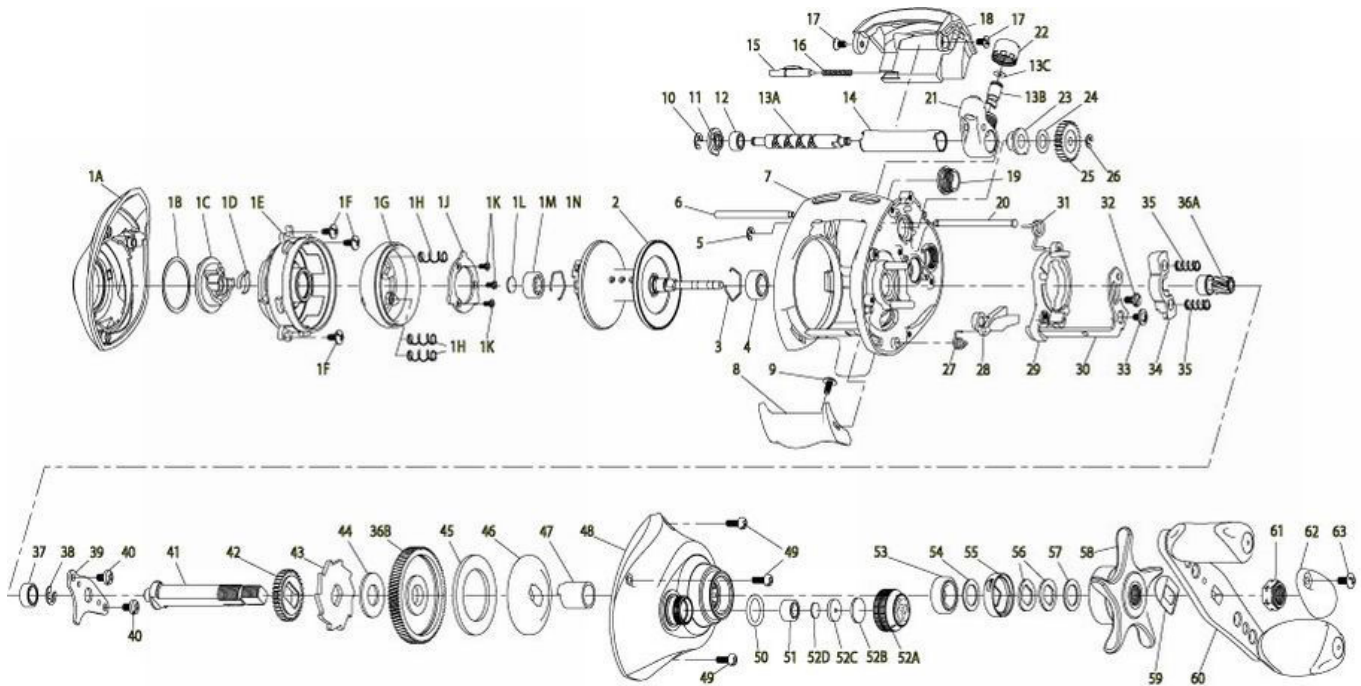

### Quantum KT100HPT Bait Cast Reel Part List

Key #	Description	Part No.	Key #	Description	Part No.
1	Palm Side Cover Kit includes	DW4023-03	28	Kick Lever	DW077-01
	1A - Palm Side Cover Assembly	N/A	29	Release Slider	DW039-01
	1B - Centrifugal Dial Washer	N/A	30	Release Slider Link	DW036-01
	1C - Centrifugal Dial Assembly	N/A	31	Release Slider Spring	DW104-01
	1D - Centrifugal Dial Spring	N/A	32	Release Slider Link Screw	EW125-01
	1E - Spool Cover	N/A	33	Release Slider Screw	CX076-03
	1F - Spool Cover Screw	N/A	34	Pinion Yoke	DW025-01
	1G - Brake Ring Assembly	N/A	35	Yoke Spring	GX040-01
	1H - Brake Ring Slider Spring	N/A	36	Gear Kit Includes	VX4011-01
	1J - Brake Ring Slider Spring Retainer	N/A		36A - Pinion Gear Assembly	N/A
	1K - Brake Ring Spring Retainer Screw	N/A		36B - Drive Gear	N/A
	1L - Spool Tension Shim	QW032-04	37	Crank Shaft Ball Bearing - L	SW017-01
	1M - Spool Shaft Ball Bearing - Palm	QV017-01	38	E-Clip	QW120-01
	1N - Clip Ring	HV080-01	39	Crank Shaft Retainer	DW002-01
2	Spool Assembly	EW321-05	40	Crank Shaft Retainer Screw	JX107-02
3	Clip Ring	EX080-01	41	Crank Shaft	DW008-03
4	Spool Shaft Ball Bearing - Gear	EX017-02	42	O/S Drive Gear	DW112-01
5	E-Clip	NX090-01	43	Trip Ratchet	DW083-02
6	Stabilizer Bar - A	DW061-02	44	Trip Ratchet Washer	QW111-01
7	Frame	N/A	45	Drag Disc	UX059-01
8	Thumb Bar	DW009-01	46	Drag Washer	DW045-01
9	Thumb Bar Screw	CW125-01	47	One Way Clutch Sleeve	UX052-01
10	E-Clip	NX092-01	48	Gear Side Cover Assembly	DW324-12
11	Bearing Retainer	DW067-01	49	Gear Side Cover Screw	BV123-03
12	Worm Shaft Ball Bearing	XX117-01	50	Tension Knob O-Ring	QW101-01
13	Worm Shaft Kit includes	HV4072-01	51	Tension Knob Ball Bearing	SW117-01
	13A - Worm Shaft	N/A	52	Spool Tension Knob Kit Include	DW4033-06
	13B - Line Guide Pawl	N/A		52A - Spool Tension Knob Assembly	N/A
	13C - Line Guide Carrier Washer	N/A		52B - Spool Cushion Washer	N/A
				52C - Spool Tension Collar	N/A
				52D - Spool Tension Washer	N/A
14	Worm Shaft Guide	DW016-02			
15	Side Cover Locking Lever	YX119-02	53	Crank Shaft Ball Bearing	TW058-01
16	Side Cover Locking Lever Spring	ZW096-01	54	Crank Shaft Ball Bearing Washer	ZW032-01
17	Hood Screw	HX107-02	55	Drag Click Spring Assembly	YX4114-01
18	Hood	DW027-03	56	Drag "D" Washer	JX046-01
19	Oil Cap Screw	DW150-04	57	Star Drag Washer	ZW032-01
20	Stabilizer Bar - B	WP061-02	58	Star Drag Assembly	YX355-11
21	Line Guide Carrier	DW047-03	59	Handle Washer	NX054-01
22	Line Guide Carrier Screw	ZW007-02	60	Handle Assembly	AB318-01
23	Worm Shaft Bushing - Gear Side	DW068-01	61	Handle Nut	QW003-01
24	O/S Pinion Gear Washer	EX035-01	62	Handle Nut Cap	JX034-04
25	O/S Pinion Gear	DW085-01	63	Handle Nut Cap Screw	QW123-01
26	E-Clip	NX090-01			
27	Kick Lever Spring	GX097-01			