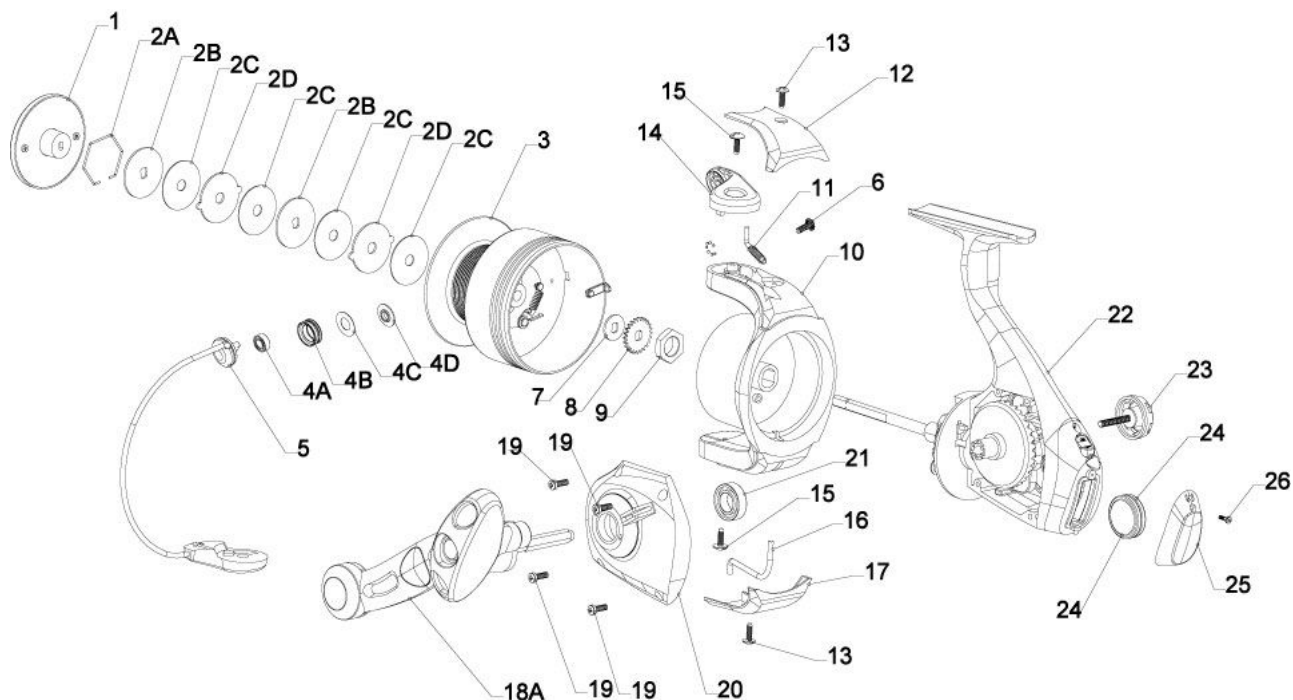

ZEBCO

Hawgseeker

HSBASP

Hawgseeker HSBASP Spinning Reel Part List

Key #	Description	Part No.	Key #	Description	Part No.
1	Drag Knob Assembly	XG332-01	11	Bail Arm Spring	XG022-01
2	Drag Washer Kit includes:	XG480-01	12	PART NOT AVAILABLE	N/A
2-A	PART NOT AVAILABLE	N/A	13	PART NOT AVAILABLE	N/A
2-B	PART NOT AVAILABLE	N/A	14	Bail Arm	XG007-01
2-C	PART NOT AVAILABLE	N/A	15	Bail Arm Screw	XG136-01
2-D	PART NOT AVAILABLE	N/A	16	Bail Trip Lever	XG019-01
3	Spool Assembly	XG321-01	17	PART NOT AVAILABLE	N/A
4	Line Roller Kit includes:	XG404-01	18	Crank Handle Kit includes:	XG4318-02
4-A	PART NOT AVAILABLE	N/A	18-A	PART NOT AVAILABLE	N/A
4-B	PART NOT AVAILABLE	N/A	23	PART NOT AVAILABLE	N/A
4-C	PART NOT AVAILABLE	N/A	19	PART NOT AVAILABLE	N/A
4-D	PART NOT AVAILABLE	N/A	20	PART NOT AVAILABLE	N/A
5	Bail Assembly	XG347-01	21	Ball Bearing	XG157-01
6	Line Roller Screw	XG108-01	22	PART NOT AVAILABLE	N/A
7	PART NOT AVAILABLE	N/A	23	Handle Retainer Assembly	XG373-01
8	Click Gear	XG037-01	24	Battery, Lithium CR20-32	XE157-01
9	PART NOT AVAILABLE	N/A	25	Body Rear Cap	XG145-01
10	PART NOT AVAILABLE	N/A	26	Rear Cap Screw	XG062-02