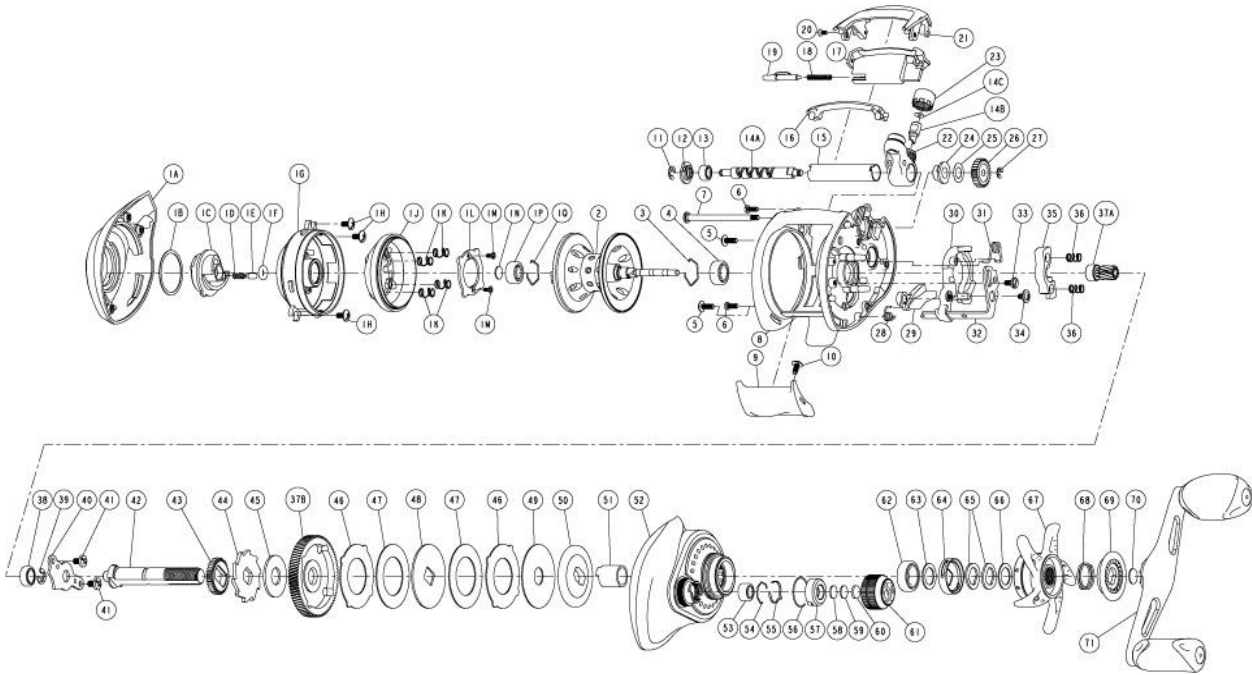

## ES150HPT

Quantum ES150HPT Bait Cast Reel Part List					
Key #	Description	Part No.	Key #	Description	Part No.
1	Palm Side Cover Kit include	PW4023-03	29	Kick Lever	PW077-01
	1A - Palm Side Cover Assembly	N/A	30	Release Slider	PW039-01
	1B - Centrifugal Dial Washer	N/A	31	Release Slider Spring	YV104-01
	1C - Centrifugal Dial Assembly	N/A	32	Release Slider Link	PW036-01
	1D - Centrifugal Dial Click Spring	N/A	33	Release Slider Link Screw	EW125-01
	1E - Centrifugal Dial Click Pawl	N/A	34	Release Slider Screw	CX076-03
	1F - Centrifugal Dial Friction Ring	N/A	35	Pinion Yoke	PW025-01
	1G - Spool Cover	N/A	36	Yoke Spring	GX040-01
	1H - Spool Cover Screw	N/A	37	Gear Kit Include	PW4011-01
	1J - Brake Ring Assembly	N/A	37A - Pinion Gear Assembly	N/A	
	1K - Brake Ring Slider Spring	N/A	37B - Drive Gear	N/A	
	1L - Brake Ring Slider Spring Retainer	N/A	38	Crank Shaft Ball Bearing - L	SW017-01
	1M - Brake Ring Spring Retainer Screw	N/A	39	E-Clip	QW120-01
	1N - Spool Tension Shim	N/A	40	Crank Shaft Retainer	PW002-01
	1P - Spool Shaft Ball Bearing - Palm	N/A	41	Crank Shaft Retainer Screw	JX107-02
	1Q - Clip Ring	N/A	42	Crank Shaft	PW008-01
2	Spool Assembly	PW321-05	43	O/S Drive Gear	PW112-01
3	Clip Ring	EX080-01	44	Trip Ratchet	PW083-01
4	Spool Shaft Ball Bearing - Gear	EX017-02	45	Trip Ratchet Washer	YW111-01
5	Gear Side Cover Screw - B	QW053-07	46	Drag Key Washer	PW048-01
6	Gear Side Cover Screw - A	LF057-01	47	Drag Disc - A	PW059-01
7	Stabilizer Bar - A	PW061-01	48	Drag "D" Washer	YW045-01
8	Frame	PW001-06	49	Drag Disc - B	YW059-01
9	Thumb Bar	PW009-02	50	Drag Washer	PW045-01
10	Thumb Bar Screw	CW125-01	51	One Way Clutch Sleeve	UX052-01
11	E-Clip	NX092-01	52	Gear Side Cover Assembly	PW324-06
12	Bearing Retainer	PW067-01	53	Tension Knob Ball Bearing	SW117-01
13	Worm Shaft Ball Bearing	XX117-01	54	Tension Knob Ball Bearing Clip Ring	PW080-01
14	Worm Shaft Kit Include	HV4072-02	55	Tension Knob Click Spring	PW114-01
	14A - Worm Shaft	N/A	56	Tension Knob Click Ratchet Retainer	YW080-01
	14B - Line Guide Pawl	N/A	57	Tension Knob Click Ratchet	PW113-01
	14C - Line Guide Carrier Washer	N/A	58	Spool Tension Washer	QW032-04
15	Worm Shaft Guide	DW016-01	59	Spool Tension Support Washer	PW032-01
16	Top Support	PW094-03	60	Spool Cushion Washer	EX082-02
17	Front Support	PW099-02	61	Spool Tension Knob Assembly	PW333-03
18	Side Cover Locking Lever Spring	ZW096-01	62	Crank Shaft Ball Bearing	TW058-01
19	Side Cover Locking Lever	YX119-02	63	Crank Shaft Ball Bearing Washer	TW035-02
20	Hood Screw	DW107-01	64	Drag Click Spring Assembly	YX4114-01
21	Hood	PW027-03	65	Spring "D" Washer	JX046-01
22	Line Guide Carrier Assembly	PW347-03	66	Star Drag Washer	ZW032-01
23	Line Guide Carrier Screw	ZW007-01	67	Star Drag	PW055-03
24	Worm Shaft Bushing - Gear Side	PW068-01	68	Handle Ratchet Spring	UX040-01
25	O/S Pinion Gear Washer	EX035-01	69	Handle Ratchet	UX054-01
26	O/S Pinion Gear	PW085-01	70	Handle Washer	UX032-01
27	E-Clip	NX090-01	71	Handle Assembly	GW318-11
28	Kick Lever Spring	GX097-01			