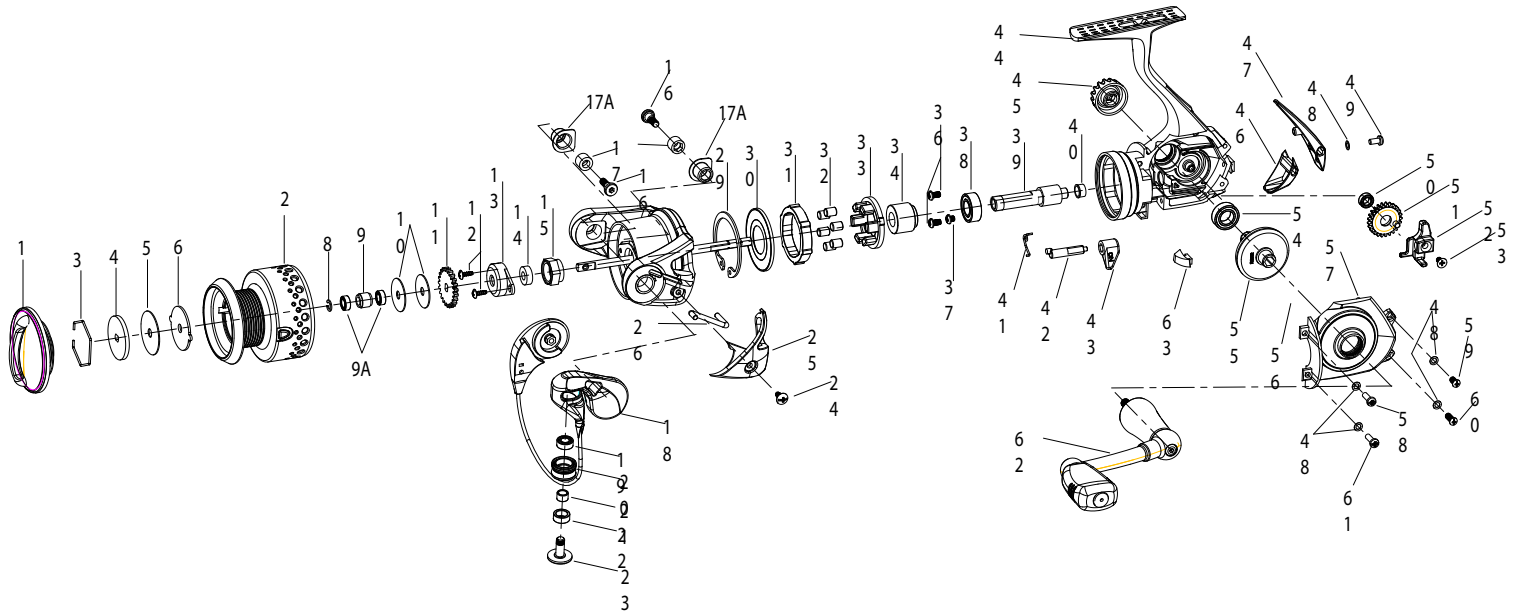

Energy PTi-A Parts Diagram - E10PTi-A / E20PTi-A

ORDERING PARTS

Refer to the parts list and diagram for your model. Locate the part you need and identify the key number for the part you wish to order for your model. Always state the model number, part number, part description and quantity on your orders. Parts may be ordered direct from the Factory Service Department (1-800-588-9030), Authorized Warranty / Service Centers, and online at www.tackleservice.com.