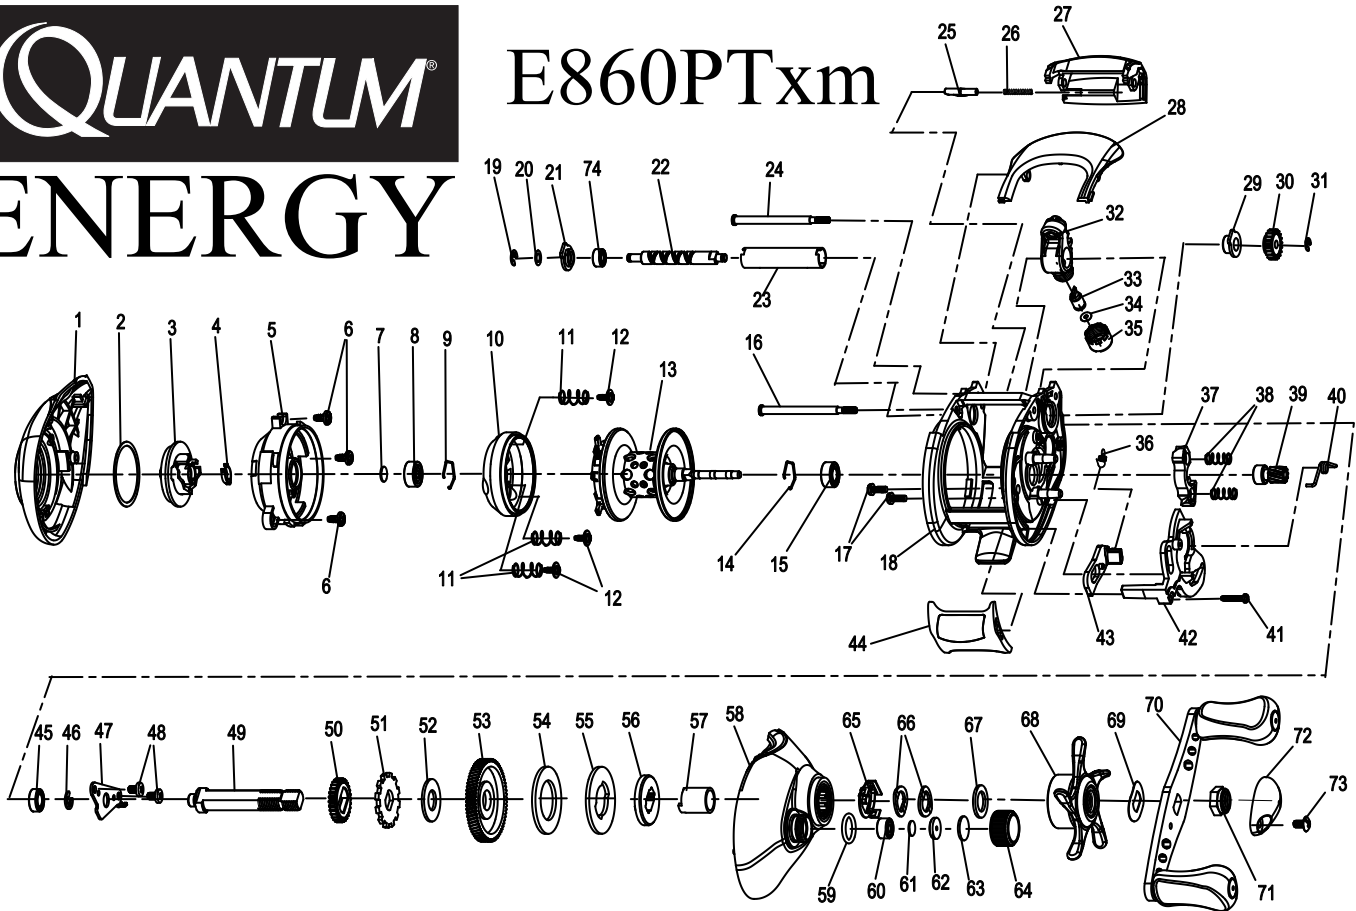

QUANTUM ENERGY

E860PTxm

Quantum Energy E860PTxm Part List

Key #	Description	Part No.	Key #	Description	Part No.
		E860PTxm			E860PTxm
1	Palm Side Cover Assembly	SX323-01	38	Pinion Yoke Spring	CX040-01
2	Centrifugal Dial Washer	QV111-01	39	Pinion Gear Assembly	VW311-01
3	Centrifugal Dial Assembly	CX326-01	40	Release Slider Spring	CX104-01
4	Centrifugal Dial Spring	CX108-01	41	Thumb Bar Screw	ZW053-01
5	Spool Cover	CX051-01	42	Release Slider	CX039-01
6	Spool Cover Screw	QV125-01	43	Kick Lever	CX077-01
7	Spool Tension Shim	QW032-04	44	Thumb Bar	CX009-01
8	Spool Shaft Ball Bearing - Palm	QV017-01	45	Crank Shaft Ball Bearing -L	SW017-01
9	Clip Ring	HV080-01	46	E-Clip	QW120-01
10	Brake Ring Assembly	HV342-02	47	Crank Shaft Retainer	CX002-01
11	Brake Ring Retainer Spring	QV070-01	48	Crank Shaft Retainer Screw	JX107-01
12	Brake Ring Retainer Screw	CX076-01	49	Crank Shaft	CX008-01
13	Spool Assembly	AX321-02	50	O/S Drive Gear	ZW112-01
14	Clip Ring	HV080-01	51	Trip Ratchet	QW083-01
15	Spool Shaft Ball Bearing - Gear	JX106-01	52	Trip Ratchet Washer	QW111-03
16	Stabilizer Bar	CX061-01	53	Drive Gear	HV012-01
17	Gear Side Cover Screw	BV123-01	54	Drag Disc	SX059-02
18	Frame	CX001-06	55	Drag Key Washer	SX048-01
19	E-Clip	NX090-01	56	Link	SX036-01
20	Worm Shaft Washer	QW035-03	57	One Way Clutch Sleeve	SX052-01
21	Worm Shaft Bearing Retainer	CX067-01	58	Gear Side Cover Assembly	SX324-05
22	Worm Shaft	HV072-02	59	Spool Tension Knob O-Ring	QW101-01
23	Worm Shaft Guide	HV016-01	60	Spool Tension Knob Ball Bearing	SW117-01
24	Stabilizer Bar	CX061-01	61	Spool Tension Washer	QW032-04
25	Side Cover Locking Lever	CX119-01	62	Spool Tension Collar	QW081-01
26	Side Cover Locking Lever Spring	ZW096-01	63	Spool Cushion Washer	QW082-01
27	Front Support	SX099-01	64	Spool Tension Knob Assembly	CX333-03
28	Hood	CX027-06	65	Drag Click Spring Assembly	ZW4114
29	Worm Shaft Bushing - Gear	HV068-01	66	Spring "D" Washer	QW046-02
30	O/S Pinion Gear	HV085-01	67	Star Drag Washer	ZW032-02
31	E-Clip	NX090-01	68	Star Drag Assembly	CX355-03
32	Line Guide Carrier	CX047-01	69	Handle Washer	QW054-02
33	Line Guide Pawl	CX006-01	70	Handle Assembly	SX318-01
34	Line Guide Carrier Washer	BV035-01	71	Handle Nut	RV003-01
35	Line Guide Carrier Screw	ZW007-02	72	Handle Nut Cap	JX034-05
36	Kick Lever Spring	QV097-01	73	Handle Nut Cap Screw	QW123-01
37	Pinion Yoke	CX025-01	74	Worm Shaft Ball Bearing	XX117-01