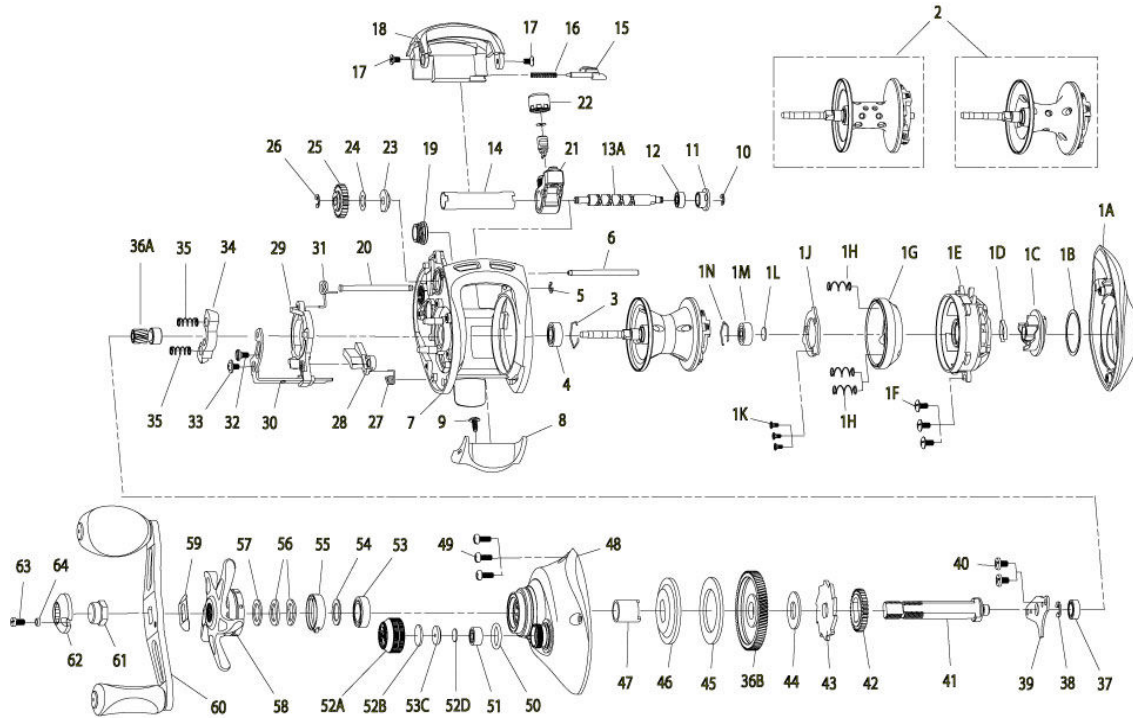

QUANTUM[®]

Energy E101SPTs

Quantum Energy E101SPTs Baitcast Reel Part List					
Key #	Description	Part No.	Key #	Description	Part No.
1	Palm Side Cover Kit include	GW4023-02	28	Kick Lever	FW077-01
1-A	Palm Side Cover Assembly	N/A	29	Release Slider	FW039-01
1-B	Centrifugal Dial Washer	N/A	30	Release Slider Link	FW036-01
1-C	Centrifugal Dial Assembly	N/A	31	Release Slider Spring	FW104-01
1-D	Centrifugal Dial Spring	N/A	32	Release Slider Link Screw	EW125-01
1-E	Spool Cover	N/A	33	Release Slider Screw	CX076-03
1-F	Spool Cover Screw	N/A	34	Pinion Yoke	FW025-01
1-G	Brake Ring Assembly	N/A	35	Yoke Spring	GX040-01
1-H	Brake Ring Slider Spring	N/A	36	Gear Kit Include	UX4011-02
1-J	Brake Ring Slider Spring Retainer	N/A	36-A	Pinion Gear Assembly	N/A
1-K	Brake Ring Spring Retainer Screw	N/A	36-B	Drive Gear	N/A
1-L	Spool Tension Shim	N/A	37	Crank Shaft Ball Bearing - L	SW017-01
1-M	Spool Shaft Ball Bearing - Palm	N/A	38	E-Clip	QW120-01
1-N	Clip Ring	N/A	39	Crank Shaft Retainer	DW002-01
2	Spool Assembly	EW321-04	40	Crank Shaft Retainer Screw	JX107-02
3	Clip Ring	EX080-01	41	Crank Shaft	DW008-02
4	Spool Shaft Ball Bearing - Gear	EX017-02	42	O/S Drive Gear	DW112-01
5	E-Clip	NX090-01	43	Trip Ratchet	DW083-01
6	Stabilizer Bar - A	DW061-01	44	Trip Ratchet Washer	QW111-01
7	Frame	N/A	45	Drag Disc	UX059-01
8	Thumb Bar	FW009-01	46	Drag Washer	DW045-01
9	Thumb Bar Screw	CW125-01	47	One Way Clutch Sleeve	UX052-01
10	E-Clip	NX092-01	48	Gear Side Cover Assembly	FW324-08
11	Bearing Retainer	DW067-01	49	Gear Side Cover Screw	BV123-03
12	Worm Shaft Ball Bearing	XX117-01	50	Tension Knob O-Ring	QW101-01
13	Worm Shaft Kit Include	HV4072-02	51	Tension Knob Ball Bearing	SW117-01
13-A	Worm Shaft	N/A	52	Spool Tension Knob Kit include	DW4033-04
13-B	Line Guide Pawl	N/A	52-A	Spool Tension Knob Assembly	N/A
13-C	Line Guide Carrier Washer	N/A	52-B	Spool Cushion Washer	N/A
14	Worm Shaft Guide	DW016-01	52-C	Spool Tension Collar	N/A
15	Side Cover Locking Lever	TX119-02	52-D	Spool Tension Washer	N/A
16	Side Cover Locking Lever Spring	ZW096-01	53	Crank Shaft Ball Bearing	TW058-01
17	Hood Screw	HX107-02	54	Crank Shaft Ball Bearing Washer	ZW032-01
18	Hood	GW027-02	55	Drag Click Spring Assembly	YX4114-01
19	Oil Cap Screw	DW150-03	56	Drag "D" Washer	JX046-01
20	Stabilizer Bar - B	WP061-01	57	Star Drag Washer	ZW032-01
21	Line Guide Carrier	DW047-01	58	Star Drag	FW055-04
22	Line Guide Carrier Screw	ZW007-02	59	Handle Washer	NX054-01
23	Worm Shaft Bushing - Gear Side	DW068-01	60	Handle Assembly	EW318-04
24	O/S Pinion Gear Washer	EX035-01	61	Handle Nut	DW003-02
25	O/S Pinion Gear	DW085-01	62	Handle Nut Cap	EW034-01
26	E-Clip	NX090-01	63	Handle Nut Cap Screw	DW050-01
27	Kick Lever Spring	MX097-01	64	Handle Nut Cap Collar	EW088-01