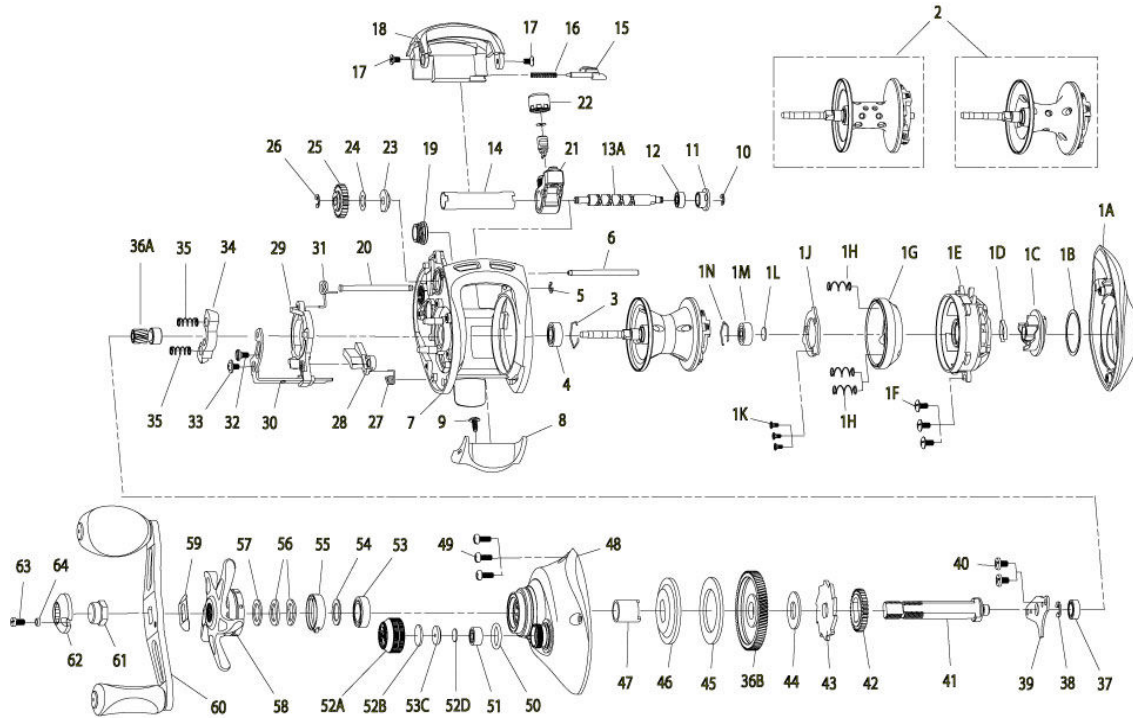

QUANTUM[®]

Energy E101SPT

Quantum Energy E101SPT Baitcast Reel Part List					
Key #	Description	Part No.	Key #	Description	Part No.
1	Palm Side Cover Kit include	GW4023-01	28	Kick Lever	FW077-01
1-A	Palm Side Cover Assembly	N/A	29	Release Slider	FW039-01
1-B	Centrifugal Dial Washer	N/A	30	Release Slider Link	FW036-01
1-C	Centrifugal Dial Assembly	N/A	31	Release Slider Spring	FW104-01
1-D	Centrifugal Dial Spring	N/A	32	Release Slider Link Screw	EW125-01
1-E	Spool Cover	N/A	33	Release Slider Screw	CX076-03
1-F	Spool Cover Screw	N/A	34	Pinion Yoke	FW025-01
1-G	Brake Ring Assembly	N/A	35	Yoke Spring	GX040-01
1-H	Brake Ring Slider Spring	N/A	36	Gear Kit Include	UX4011-02
1-J	Brake Ring Slider Spring Retainer	N/A	36-A	Pinion Gear Assembly	N/A
1-K	Brake Ring Spring Retainer Screw	N/A	36-B	Drive Gear	N/A
1-L	Spool Tension Shim	N/A	37	Crank Shaft Ball Bearing - L	SW017-01
1-M	Spool Shaft Ball Bearing - Palm	N/A	38	E-Clip	QW120-01
1-N	Clip Ring	N/A	39	Crank Shaft Retainer	DW002-01
2	Spool Assembly	FW321-04	40	Crank Shaft Retainer Screw	JX107-02
3	Clip Ring	EX080-01	41	Crank Shaft	DW008-02
4	Spool Shaft Ball Bearing - Gear	EX017-02	42	O/S Drive Gear	DW112-01
5	E-Clip	NX090-01	43	Trip Ratchet	DW083-01
6	Stabilizer Bar - A	DW061-01	44	Trip Ratchet Washer	QW111-01
7	Frame	N/A	45	Drag Disc	UX059-01
8	Thumb Bar	FW009-01	46	Drag Washer	DW045-01
9	Thumb Bar Screw	CW125-01	47	One Way Clutch Sleeve	UX052-01
10	E-Clip	NX092-01	48	Gear Side Cover Assembly	FW324-06
11	Bearing Retainer	DW067-01	49	Gear Side Cover Screw	BV123-03
12	Worm Shaft Ball Bearing	XX117-01	50	Tension Knob O-Ring	QW101-01
13	Worm Shaft Kit Include	HV4072-02	51	Tension Knob Ball Bearing	SW117-01
13-A	Worm Shaft	N/A	52	Spool Tension Knob Kit include	DW4033-03
13-B	Line Guide Pawl	N/A	52-A	Spool Tension Knob Assembly	N/A
13-C	Line Guide Carrier Washer	N/A	52-B	Spool Cushion Washer	N/A
14	Worm Shaft Guide	DW016-01	52-C	Spool Tension Collar	N/A
15	Side Cover Locking Lever	TX119-02	52-D	Spool Tension Washer	N/A
16	Side Cover Locking Lever Spring	ZW096-01	53	Crank Shaft Ball Bearing	TW058-01
17	Hood Screw	HX107-02	54	Crank Shaft Ball Bearing Washer	ZW032-01
18	Hood	GW027-01	55	Drag Click Spring Assembly	YX4114-01
19	Oil Cap Screw	DW150-03	56	Drag "D" Washer	JX046-01
20	Stabilizer Bar - B	WP061-01	57	Star Drag Washer	ZW032-01
21	Line Guide Carrier	DW047-01	58	Star Drag	FW055-03
22	Line Guide Carrier Screw	ZW007-02	59	Handle Washer	NX054-01
23	Worm Shaft Bushing - Gear Side	DW068-01	60	Handle Assembly	EW318-03
24	O/S Pinion Gear Washer	EX035-01	61	Handle Nut	DW003-02
25	O/S Pinion Gear	DW085-01	62	Handle Nut Cap	EW034-01
26	E-Clip	NX090-01	63	Handle Nut Cap Screw	DW050-01
27	Kick Lever Spring	MX097-01	64	Handle Nut Cap Collar	EW088-01