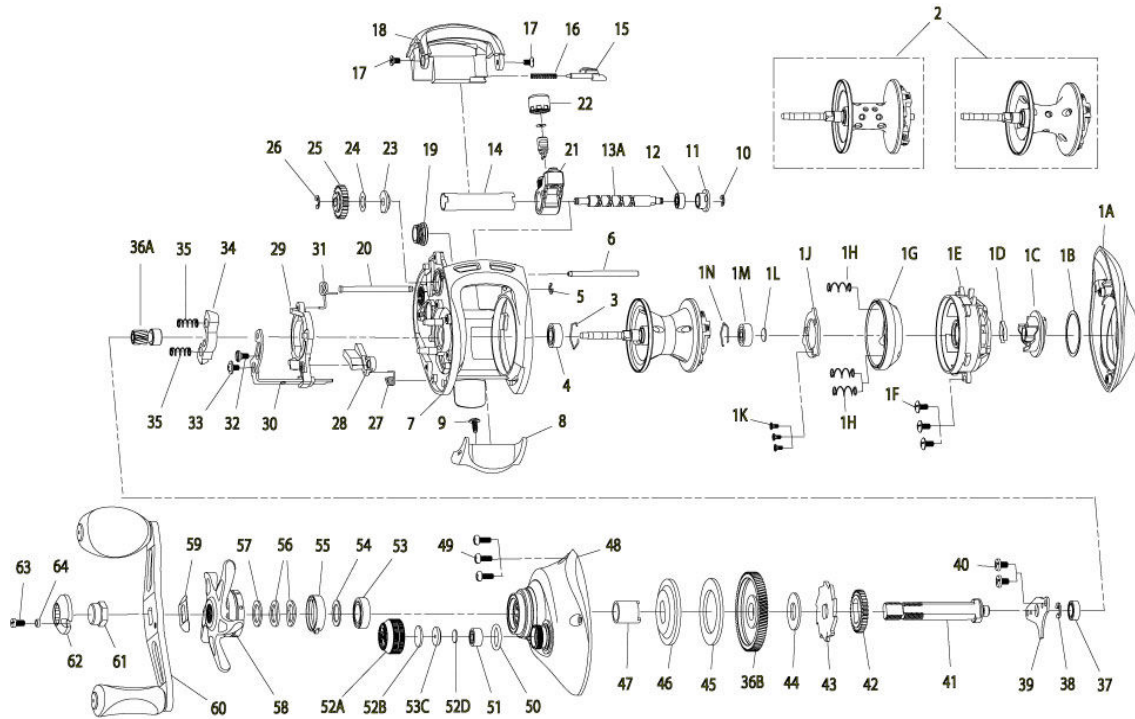

## Energy E101HPT

**Quantum Energy E101HPT Baitcast Reel Part List**

Key #	Description	Part No.	Key #	Description	Part No.
1	Palm Side Cover Kit include	GW4023-01	28	Kick Lever	FW077-01
1-A	Palm Side Cover Assembly	N/A	29	Release Slider	FW039-01
1-B	Centrifugal Dial Washer	N/A	30	Release Slider Link	FW036-01
1-C	Centrifugal Dial Assembly	N/A	31	Release Slider Spring	FW104-01
1-D	Centrifugal Dial Spring	N/A	32	Release Slider Link Screw	EW125-01
1-E	Spool Cover	N/A	33	Release Slider Screw	CX076-03
1-F	Spool Cover Screw	N/A	34	Pinion Yoke	FW025-01
1-G	Brake Ring Assembly	N/A	35	Yoke Spring	GX040-01
1-H	Brake Ring Slider Spring	N/A	36	Gear Kit Include	VX4011-02
1-J	Brake Ring Slider Spring Retainer	N/A	36-A	Pinion Gear Assembly	N/A
1-K	Brake Ring Spring Retainer Screw	N/A	36-B	Drive Gear	N/A
1-L	Spool Tension Shim	N/A	37	Crank Shaft Ball Bearing - L	SW017-01
1-M	Spool Shaft Ball Bearing - Palm	N/A	38	E-Clip	QW120-01
1-N	Clip Ring	N/A	39	Crank Shaft Retainer	DW002-01
2	Spool Assembly	DW321-04	40	Crank Shaft Retainer Screw	JX107-02
3	Clip Ring	EX080-01	41	Crank Shaft	DW008-02
4	Spool Shaft Ball Bearing - Gear	EX017-02	42	O/S Drive Gear	DW112-01
5	E-Clip	NX090-01	43	Trip Ratchet	DW083-01
6	Stabilizer Bar - A	DW061-01	44	Trip Ratchet Washer	QW111-01
7	Frame	N/A	45	Drag Disc	UX059-01
8	Thumb Bar	FW009-01	46	Drag Washer	DW045-01
9	Thumb Bar Screw	CW125-01	47	One Way Clutch Sleeve	UX052-01
10	E-Clip	NX092-01	48	Gear Side Cover Assembly	FW324-05
11	Bearing Retainer	DW067-01	49	Gear Side Cover Screw	BV123-03
12	Worm Shaft Ball Bearing	XX117-01	50	Tension Knob O-Ring	QW101-01
13	Worm Shaft Kit Include	HV4072-02	51	Tension Knob Ball Bearing	SW117-01
13-A	Worm Shaft	N/A	52	Spool Tension Knob Kit include	DW4033-03
13-B	Line Guide Pawl	N/A	52-A	Spool Tension Knob Assembly	N/A
13-C	Line Guide Carrier Washer	N/A	52-B	Spool Cushion Washer	N/A
14	Worm Shaft Guide	DW016-01	52-C	Spool Tension Collar	N/A
15	Side Cover Locking Lever	TX119-02	52-D	Spool Tension Washer	N/A
16	Side Cover Locking Lever Spring	ZW096-01	53	Crank Shaft Ball Bearing	TW058-01
17	Hood Screw	HX107-02	54	Crank Shaft Ball Bearing Washer	ZW032-01
18	Hood	GW027-01	55	Drag Click Spring Assembly	YX4114-01
19	Oil Cap Screw	DW150-03	56	Drag "D" Washer	JX046-01
20	Stabilizer Bar - B	WP061-01	57	Star Drag Washer	ZW032-01
21	Line Guide Carrier	DW047-01	58	Star Drag	FW055-03
22	Line Guide Carrier Screw	ZW007-02	59	Handle Washer	NX054-01
23	Worm Shaft Bushing - Gear Side	DW068-01	60	Handle Assembly	EW318-03
24	O/S Pinion Gear Washer	EX035-01	61	Handle Nut	DW003-02
25	O/S Pinion Gear	DW085-01	62	Handle Nut Cap	EW034-01
26	E-Clip	NX090-01	63	Handle Nut Cap Screw	DW050-01
27	Kick Lever Spring	MX097-01	64	Handle Nut Cap Collar	EW088-01