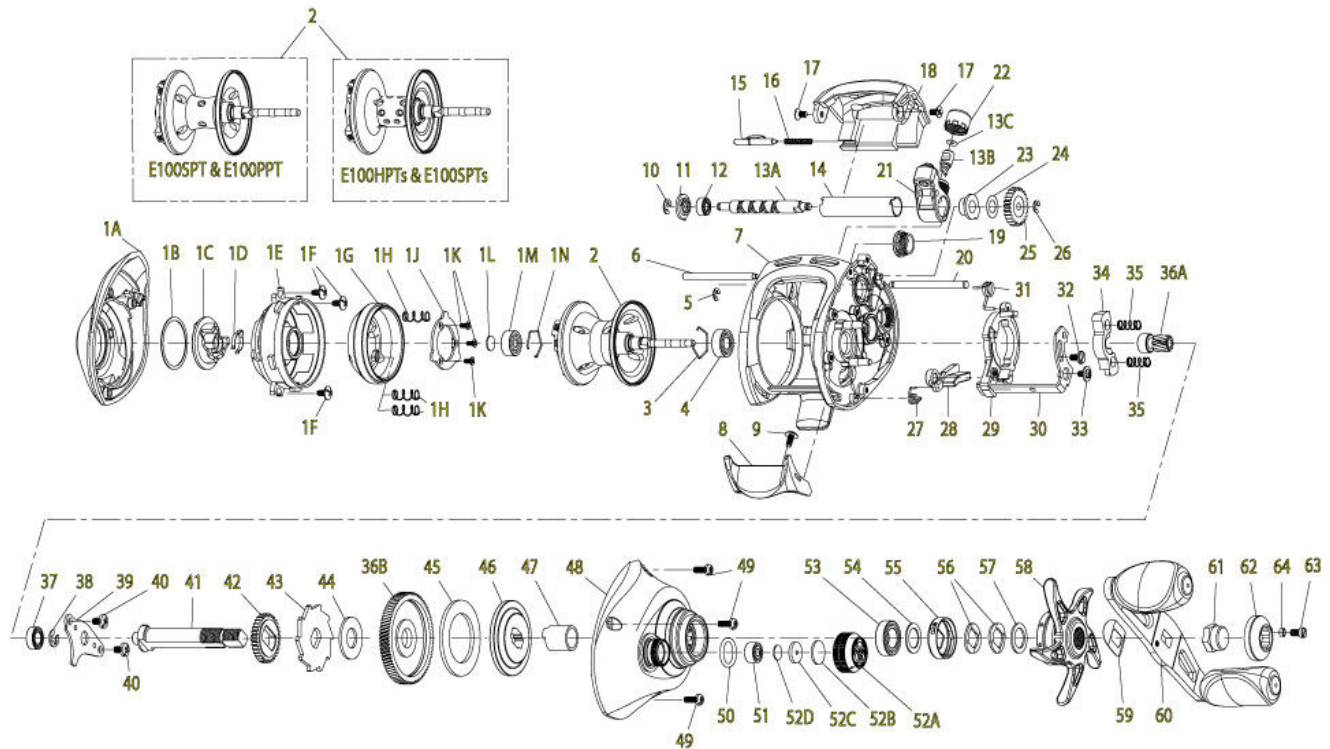

QUANTUM[®]

Energy E100HPTs

Quantum Energy E100HPTs Baitcast Reel Part List					
Key #	Description	Part No.	Key #	Description	Part No.
1	Palm Side Cover Kit include:	EW4023-02	28	Kick Lever	DW077-01
1-A	Palm Side Cover Assembly	N/A	29	Release Slider	DW039-01
1-B	Centrifugal Dial Washer	N/A	30	Release Slider Link	DW036-01
1-C	Centrifugal Dial Assembly	N/A	31	Release Slider Spring	DW104-01
1-D	Centrifugal Dial Spring	N/A	32	Release Slider Link Screw	EW125-01
1-E	Spool Cover	N/A	33	Release Slider Screw	CX076-03
1-F	Spool Cover Screw	N/A	34	Pinion Yoke	DW025-01
1-G	Brake Ring Assembly	N/A	35	Yoke Spring	GX040-01
1-H	Brake Ring Slider Spring	N/A	36	Gear Kit Includes:	VX4011-01
1-J	Brake Ring Slider Spring Retainer	N/A	36-A	Pinion Gear Assembly	N/A
1-I	Brake Ring Spring Retainer Screw	N/A	36-B	Drive Gear	N/A
1-L	Spool Tension Shim	N/A	37	Crank Shaft Ball Bearing - L	SW017-01
1-M	Spool Shaft Ball Bearing - Palm	N/A	38	E-Clip	QW120-01
1-N	Clip Ring	N/A	39	Crank Shaft Retainer	DW002-01
2	Spool Assembly	EW321-02	40	Crank Shaft Retainer Screw	JX107-02
3	Clip Ring	EX080-01	41	Crank Shaft	DW008-01
4	Spool Shaft Ball Bearing - Gear	EX017-02	42	O/S Drive Gear	DW112-01
5	E-Clip	NX090-01	43	Trip Ratchet	DW083-01
6	Stabilizer Bar - A	DW061-01	44	Trip Ratchet Washer	QW111-01
7	Frame	N/A	45	Drag Disc	UX059-01
8	Thumb Bar	DW009-01	46	Drag Washer	DW045-01
9	Thumb Bar Screw	CW125-01	47	One Way Clutch Sleeve	UX052-01
10	E-Clip	NX092-01	48	Gear Side Cover Assembly	DW324-08
11	Bearing Retainer	DW067-01	49	Gear Side Cover Screw	BV123-03
12	Worm Shaft Ball Bearing	XX117-01	50	Tension Knob O-Ring	QW101-01
13	Worm Shaft Kit Includes:	HV4072-02	51	Tension Knob Ball Bearing	SW117-01
13-A	Worm Shaft	N/A	52	Spool Tension Knob Kit includes:	DW4033-03
13-B	Line Guide Pawl	N/A	52-A	Spool Tension Knob Assembly	N/A
13-C	Line Guide Carrier Washer	N/A	52-B	Spool Cushion Washer	N/A
14	Worm Shaft Guide	DW016-01	52-C	Spool Tension Collar	N/A
15	Side Cover Locking Lever	YX119-02	52-D	Spool Tension Washer	N/A
16	Side Cover Locking Lever Spring	ZW096-01	53	Crank Shaft Ball Bearing	TW058-01
17	Hood Screw	HX107-02	54	Crank Shaft Ball Bearing Washer	ZW032-01
18	Hood	EW027-02	55	Drag Click Spring Assembly	YX4114-01
19	Oil Cap Screw	DW150-03	56	Drag "D" Washer	JX046-01
20	Stabilizer Bar - B	WP061-01	57	Star Drag Washer	ZW032-01
21	Line Guide Carrier	DW047-01	58	Star Drag	DW055-04
22	Line Guide Carrier Screw	ZW007-02	59	Handle Washer	NX054-01
23	Worm Shaft Bushing - Gear Side	DW068-01	60	Handle Assembly	EW318-02
24	O/S Pinion Gear Washer	EX035-01	61	Handle Nut	DW003-04
25	O/S Pinion Gear	DW085-01	62	Handle Nut Cap	EW034-04
26	E-Clip	NX090-01	63	Handle Nut Cap Screw	DW050-04
27	Kick Lever Spring	GX097-01	64	Handle Nut Cap Collar	EW088-01