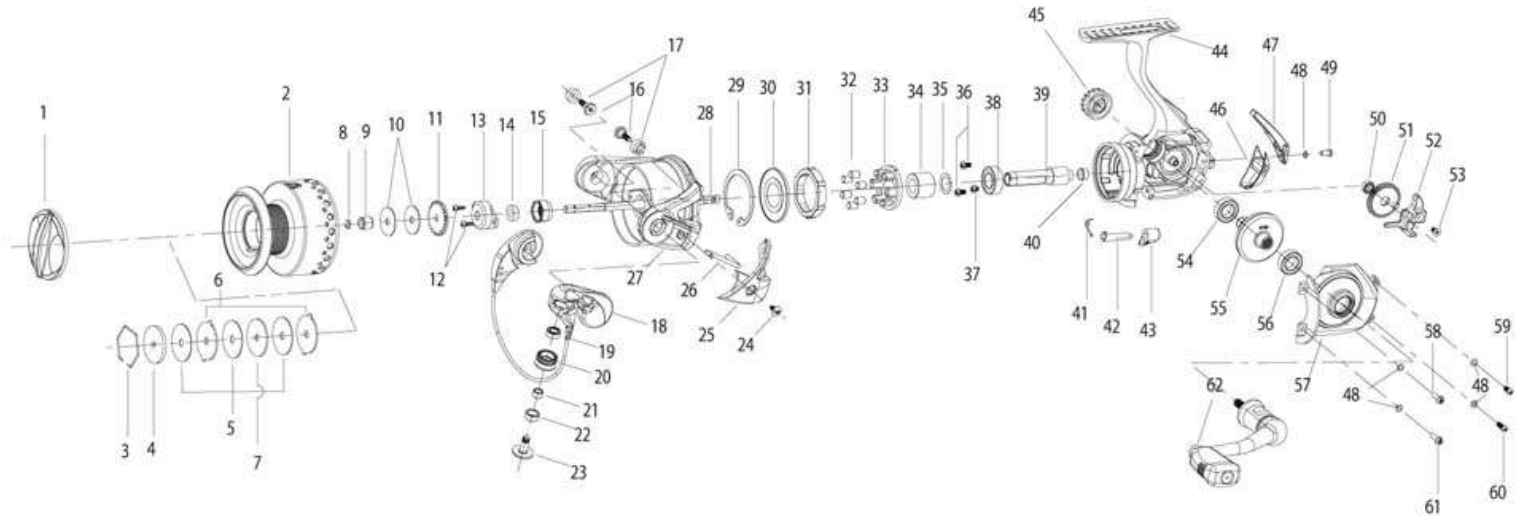

## ORDERING PARTS

Refer to the parts list and diagram for your model. Locate the part you need and identify the key number for the part you wish to order for your model. Always state the model number, part number, part description and quantity on your orders. Parts may be ordered direct from the Factory Service Department (1-800-588-9030), Authorized Warranty / Service Centers, and online at [www.tackleservice.com](http://www.tackleservice.com).

KEY #	DESCRIPTION	Catalyst 30	Catalyst 40
32	Clutch Roller	TK165-01	TK165-01
33	Clutch Roller Retainer	TK040-01	TK040-01
34	Clutch Sleeve	TK139-01	TK139-01
35	Pinion Washer	AT110-01	AT110-01
36	Pinion Bearing Screw "A"	TK057-01	TK057-01
37	Pinion Bearing Screw "B"	TK057-11	TK057-11
38	Pinion Ball Bearing	UK028-01	UK028-01
39	Pinion Gear	SQ011-01	SQ011-01
40	Pinion Bushing	SQ141-01	SQ141-01
41	Stopper Cam Spring	TK089-01	TK089-01
42	Stopper Cam	TK090-01	TK090-01
43	Stopper Lever	RQ059-01	RQ059-01
44	Body Sub-Assembly	TK201-03	TK201-53
45	Handle Cap	AT073-76	AT073-76
46	Body Rear Cover - Top	TK140-02	TK140-02
47	Body Rear Cover - Bottom	TK140-52	TK140-52
48	Body Cover Screw Washer	RQ142-01	RQ142-01
49	Body Rear Cover Screw	RQ057-11	RQ057-11
50	O/S Gear Ball Bearing	EH158-01	EH158-01
51	O/S Gear	TQ053-51	TQ053-51
52	Oscillation Slider	TK025-01	TK025-01
53	Main Shaft Screw	RQ100-01	RQ100-01
54	Body Ball Bearing	BL157-01	BL157-01
55	Drive Gear Assembly	AT312-51	AT312-51
56	Body Cover Ball Bearing	BL157-01	BL157-01
57	Body Cover Assembly	TK123-03	TK123-03
58	Body Cover Screw "A"	RQ057-04	RQ057-04
59	Body Cover Screw "B"	SK057-11	SK057-11
60	Body Cover Screw "C"	SK057-01	SK057-01
61	Body Cover Screw "D"	RQ057-04	RQ057-04
62	Handle Assembly	TK318-51	TK318-51
63	Trip Ramp	TK119-01	TK119-01