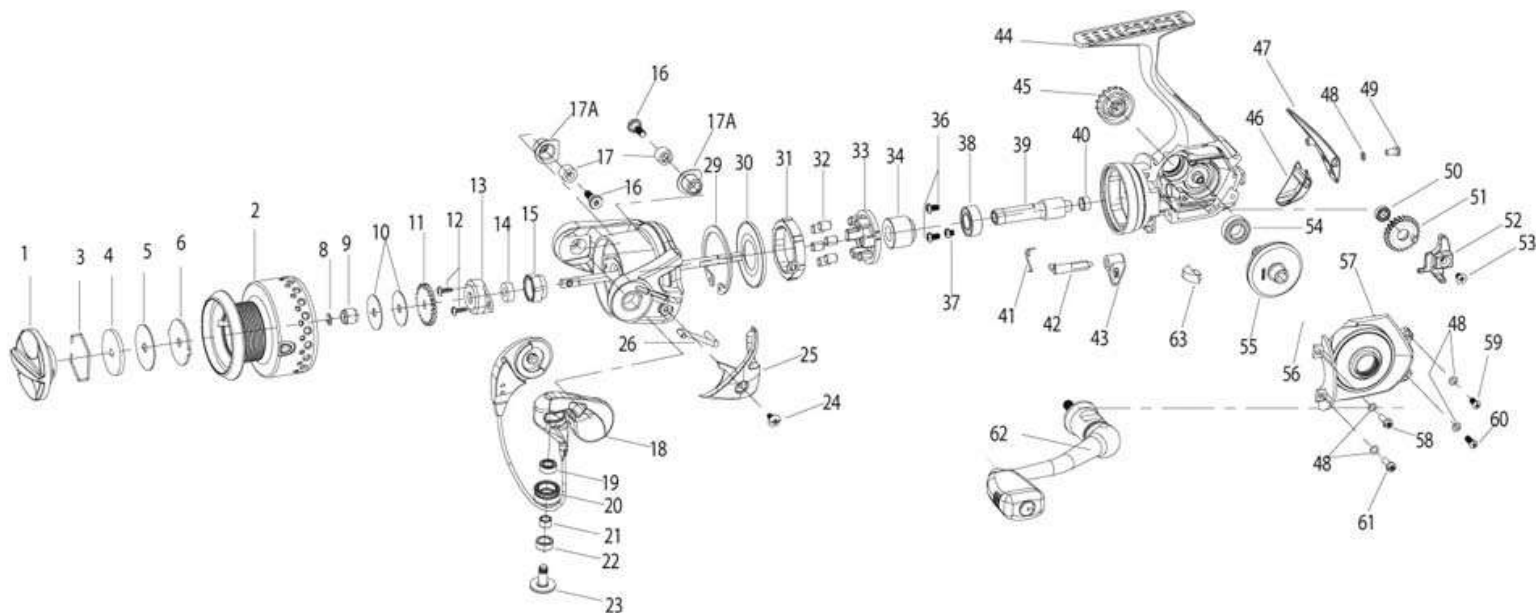

## ORDERING PARTS

Refer to the parts list and diagram for your model. Locate the part you need and identify the key number for the part you wish to order for your model. Always state the model number, part number, part description and quantity on your orders. Parts may be ordered direct from the Factory Service Department (1-800-588-9030), Authorized Warranty / Service Centers, and online at [www.tackleservice.com](http://www.tackleservice.com).

KEY #	DESCRIPTION	Catalyst 10	Catalyst 20
32	Clutch Roller	RK165-01	TK165-01
33	Clutch Roller Retainer	RK040-01	TK040-01
34	Clutch Sleeve	RK139-01	SK139-01
35	Pinion Washer	AT110-01	AT110-01
36	Pinion Bearing Screw "A"	TK057-21	TK057-01
37	Pinion Bearing Screw "B"	N/A	TK057-11
38	Pinion Ball Bearing	CH028-01	BH028-01
39	Pinion Gear	PQ011-01	RQ011-01
40	Pinion Bushing	PQ141-01	RQ141-01
41	Stopper Cam Spring	RK089-01	TK089-01
42	Stopper Cam	RK090-01	TK090-01
43	Stopper Lever	RQ059-01	RQ059-01
44	Body Sub-Assembly	RK201-03	SK201-03
45	Handle Cap	AT073-76	AT073-76
46	Body Rear Cover - Top	RK140-02	SK140-02
47	Body Rear Cover - Bottom	RK140-52	SK140-52
48	Body Cover Screw Washer	RQ142-01	RQ142-01
49	Body Rear Cover Screw	RQ057-11	RQ057-11
50	O/S Gear Ball Bearing	EH158-01	EH158-01
51	O/S Gear	PQ053-51	RQ053-51
52	Oscillation Slider	RQ025-01	RQ025-01
53	Main Shaft Screw	RK100-01	RQ100-01
54	Body Ball Bearing	CH027-01	CH028-01
55	Drive Gear Assembly	PT312-01	QT012-01
56	Body Cover Ball Bearing	CH028-01	CH028-01
57	Body Cover Assembly	RK123-03	SK123-03
58	Body Cover Screw "A"	RQ057-04	RQ057-04
59	Body Cover Screw "B"	N/A	SK057-11
60	Body Cover Screw "C"	SK057-11	SK057-01
61	Body Cover Screw "D"	RQ057-11	RQ057-04
62	Handle Assembly	RK318-51	SK318-51
63	Trip Ramp	RK119-01	SK119-01