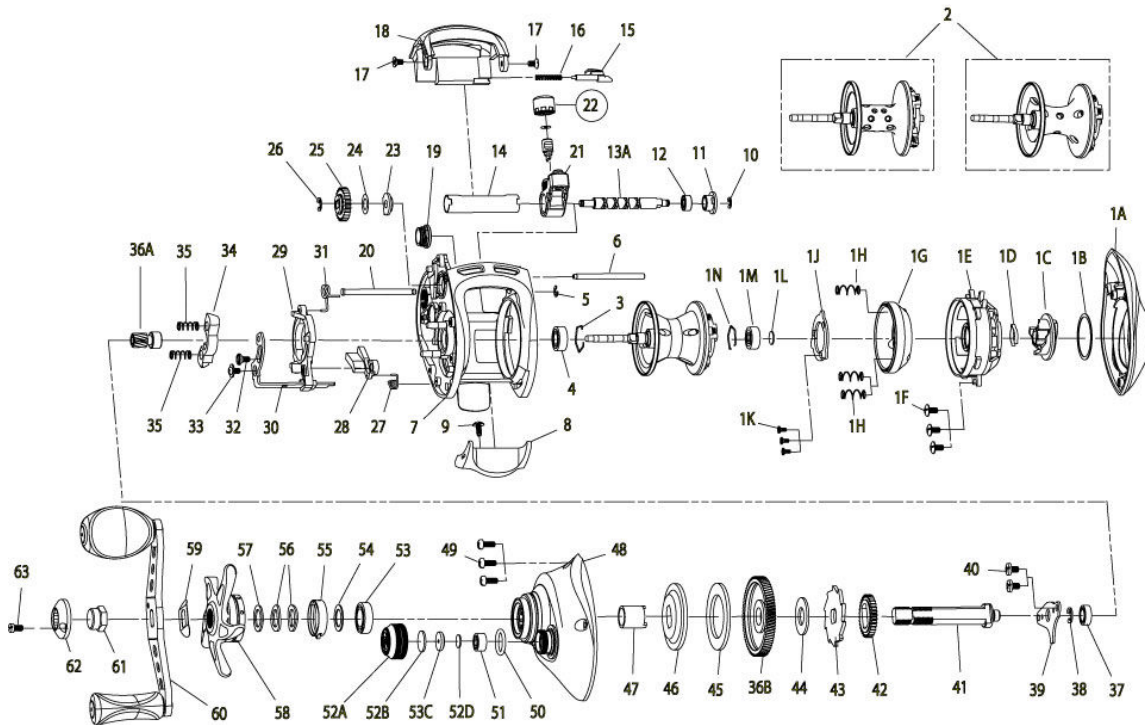

QUANTUM

CT101SPTs

Quantum CT101SPTs BaitCast Reel Part List

Key #	Description	Part No.	Key #	Description	Part No.
1	Palm Side Cover Kit include	FW4023-02	28	Kick Lever	FW077-01
	1A - Palm Side Cover Assembly	N/A	29	Release Slider	FW039-01
	1B - Centrifugal Dial Washer	N/A	30	Release Slider Link	FW036-01
	1C - Centrifugal Dial Assembly	N/A	31	Release Slider Spring	FW104-01
	1D - Centrifugal Dial Spring	N/A	32	Release Slider Link Screw	EW125-01
	1E - Spool Cover	N/A	33	Release Slider Screw	CX076-03
	1F - Spool Cover Screw	N/A	34	Pinion Yoke	FW025-01
	1G - Brake Ring Assembly	N/A	35	Yoke Spring	GX040-01
	1H - Brake Ring Slider Spring	N/A	36	Gear Kit Include	UX4011-02
	1J - Brake Ring Slider Spring Retainer	N/A		36A - Pinion Gear Assembly	N/A
	1K - Brake Ring Spring Retainer Screw	N/A		36B - Drive Gear	N/A
	1L - Spool Tension Shim	N/A	37	Crank Shaft Ball Bearing - L	SW017-01
	1M - Spool Shaft Ball Bearing - Palm	N/A	38	E-Clip	QW120-01
	1N - Clip Ring	N/A	39	Crank Shaft Retainer	DW002-01
2	Spool Assembly	EW321-03	40	Crank Shaft Retainer Screw	JX107-02
	3	Clip Ring	EX080-01	41	Crank Shaft
4	Spool Shaft Ball Bearing - Gear	EX017-02	42	O/S Drive Gear	DW112-01
5	E-Clip	NX090-01	43	Trip Ratchet	DW083-01
6	Stabilizer Bar - A	DW061-01	44	Trip Ratchet Washer	QW111-01
7	Frame	N/A	45	Drag Disc	UX059-01
8	Thumb Bar	FW009-01	46	Drag Washer	DW045-01
9	Thumb Bar Screw	CW125-01	47	One Way Clutch Sleeve	UX052-01
10	E-Clip	NX092-01	48	Gear Side Cover Assembly	FW324-04
11	Bearing Retainer	DW067-01	49	Gear Side Cover Screw	BV123-03
12	Worm Shaft Ball Bearing	XX117-01	50	Tension Knob O-Ring	QW101-01
13	Worm Shaft Kit include	HV4072-02	51	Tension Knob Ball Bearing	SW117-01
	13A - Worm Shaft	N/A	52	Spool Tension Knob Kit Include	DW4033-02
	13B - Line Guide Pawl	N/A		52A - Spool Tension Knob Assembly	N/A
	13C - Line Guide Carrier Washer	N/A		52B - Spool Cushion Washer	N/A
		52C - Spool Tension Collar		N/A	
14	Worm Shaft Guide	DW016-01	52D - Spool Tension Washer	N/A	
15	Side Cover Locking Lever	TX119-02	53	Crank Shaft Ball Bearing	TW058-01
16	Side Cover Locking Lever Spring	ZW096-01	54	Crank Shaft Ball Bearing Washer	ZW032-01
17	Hood Screw	HX107-02	55	Drag Click Spring Assembly	YX4114-01
18	Hood	FW027-02	56	Drag "D" Washer	JX046-01
19	Oil Cap Screw	DW150-02	57	Star Drag Washer	ZW032-01
20	Stabilizer Bar - B	WP061-01	58	Star Drag	FW055-02
21	Line Guide Carrier	DW047-01	59	Handle Washer	NX054-01
22	Line Guide Carrier Screw	ZW007-02	60	Handle Assembly	DW318-02
23	Worm Shaft Bushing - Gear Side	DW068-01	61	Handle Nut	DW003-02
24	O/S Pinion Gear Washer	EX035-01	62	Handle Nut Cap	DW034-01
25	O/S Pinion Gear	DW085-01	63	Handle Nut Cap Screw	DW050-01
26	E-Clip	NX090-01			
27	Kick Lever Spring	MX097-01			