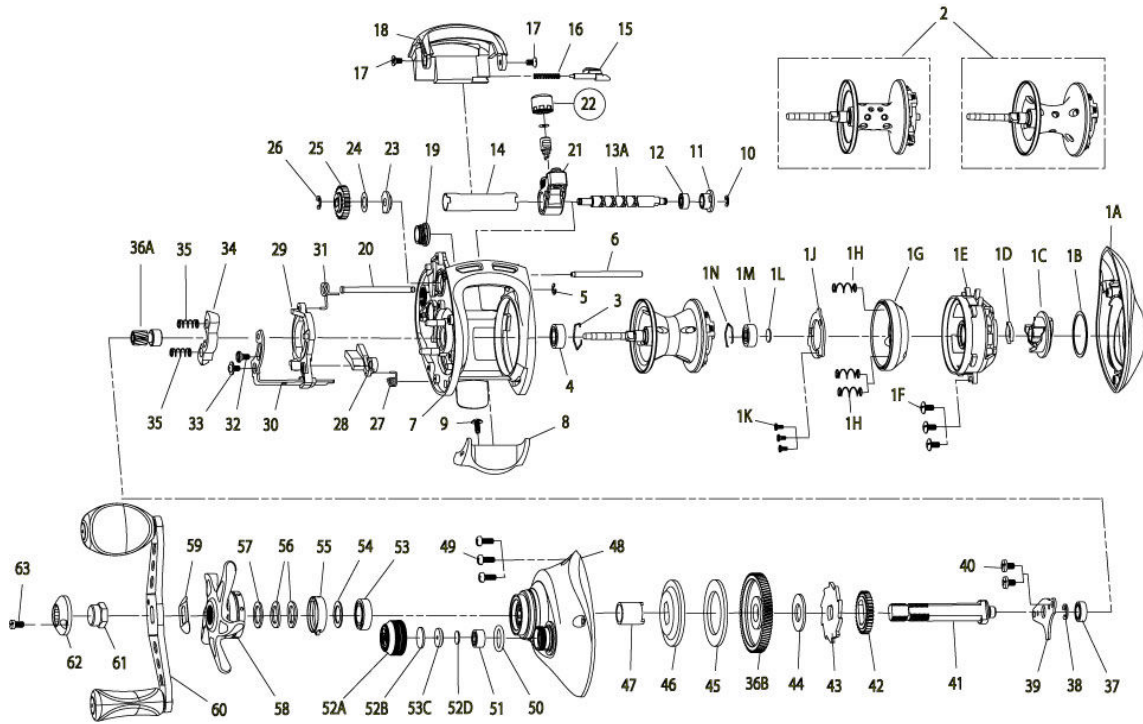

QUANTUM[®]

CT101SPT

Quantum CT101SPT BaitCast Reel Part List

Key #	Description	Part No.	Key #	Description	Part No.
1	Palm Side Cover Kit include	FW4023-01	28	Kick Lever	FW077-01
	1A - Palm Side Cover Assembly	N/A	29	Release Slider	FW039-01
	1B - Centrifugal Dial Washer	N/A	30	Release Slider Link	FW036-01
	1C - Centrifugal Dial Assembly	N/A	31	Release Slider Spring	FW104-01
	1D - Centrifugal Dial Spring	N/A	32	Release Slider Link Screw	EW125-01
	1E - Spool Cover	N/A	33	Release Slider Screw	CX076-03
	1F - Spool Cover Screw	N/A	34	Pinion Yoke	FW025-01
	1G - Brake Ring Assembly	N/A	35	Yoke Spring	GX040-01
	1H - Brake Ring Slider Spring	N/A	36	Gear Kit Include	UX4011-02
	1J - Brake Ring Slider Spring Retainer	N/A	36A	Pinion Gear Assembly	N/A
	1K - Brake Ring Spring Retainer Screw	N/A	36B	Drive Gear	N/A
	1L - Spool Tension Shim	QW032-04	37	Crank Shaft Ball Bearing - L	SW017-01
	1M - Spool Shaft Ball Bearing - Palm	QV017-01	38	E-Clip	QW120-01
	1N - Clip Ring	HV080-01	39	Crank Shaft Retainer	DW002-01
2	Spool Assembly	FW321-03	40	Crank Shaft Retainer Screw	JX107-02
3	Clip Ring	EX080-01	41	Crank Shaft	DW008-02
4	Spool Shaft Ball Bearing - Gear	EX017-02	42	O/S Drive Gear	DW112-01
5	E-Clip	NX090-01	43	Trip Ratchet	DW083-01
6	Stabilizer Bar - A	DW061-01	44	Trip Ratchet Washer	QW111-01
7	Frame	N/A	45	Drag Disc	UX059-01
8	Thumb Bar	FW009-01	46	Drag Washer	DW045-01
9	Thumb Bar Screw	CW125-01	47	One Way Clutch Sleeve	UX052-01
10	E-Clip	NX092-01	48	Gear Side Cover Assembly	FW324-02
11	Bearing Retainer	DW067-01	49	Gear Side Cover Screw	BV123-03
12	Worm Shaft Ball Bearing	XX117-01	50	Tension Knob O-Ring	QW101-01
13	Worm Shaft Kit include	HV4072-02	51	Tension Knob Ball Bearing	SW117-01
	13A - Worm Shaft	N/A	52	Spool Tension Knob Kit include	DW4033-01
	13B - Line Guide Pawl	N/A		52A - Spool Tension Knob Assembly	N/A
	13C - Line Guide Carrier Washer	N/A		52B - Spool Cushion Washer	N/A
14	Worm Shaft Guide	DW016-01		52C - Spool Tension Collar	N/A
15	Side Cover Locking Lever	TX119-02		52D - Spool Tension Washer	N/A
16	Side Cover Locking Lever Spring	ZW096-01	53	Crank Shaft Ball Bearing	TW058-01
17	Hood Screw	HX107-02	54	Crank Shaft Ball Bearing Washer	ZW032-01
18	Hood	FW027-01	55	Drag Click Spring Assembly	YX4114-01
19	Oil Cap Screw	DW150-01	56	Drag "D" Washer	JX046-01
20	Stabilizer Bar - B	WP061-01	57	Star Drag Washer	ZW032-01
21	Line Guide Carrier	DW047-01	58	Star Drag	FW055-01
22	Line Guide Carrier Screw	ZW007-02	59	Handle Washer	NX054-01
23	Worm Shaft Bushing - Gear Side	DW068-01	60	Handle Assembly	DW318-01
24	O/S Pinion Gear Washer	EX035-01	61	Handle Nut	DW003-02
25	O/S Pinion Gear	DW085-01	62	Handle Nut Cap	DW034-01
26	E-Clip	NX090-01	63	Handle Nut Cap Screw	DW050-01
27	Kick Lever Spring	MX097-01			