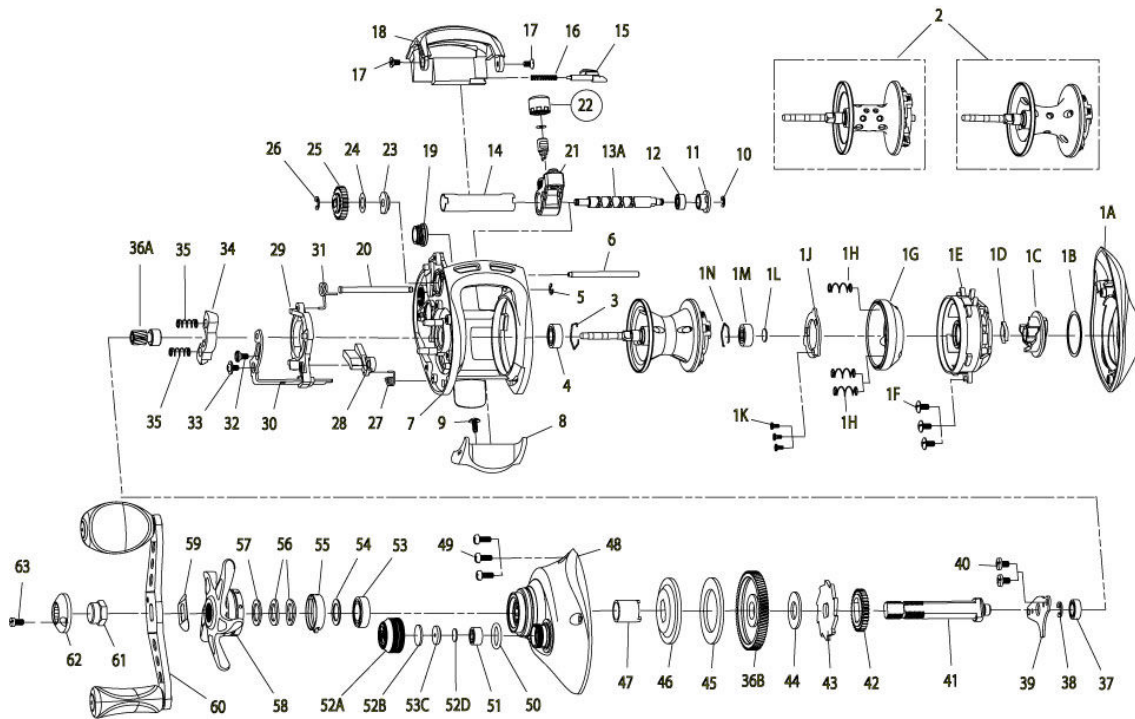

## CT101HPTs

**Quantum CT101HPTs BaitCast Reel Part List**

Key #	Description	Part No.	Key #	Description	Part No.
1	Palm Side Cover Kit include	FW4023-02	28	Kick Lever	FW077-01
	1A - Palm Side Cover Assembly	N/A	29	Release Slider	FW039-01
	1B - Centrifugal Dial Washer	N/A	30	Release Slider Link	FW036-01
	1C - Centrifugal Dial Assembly	N/A	31	Release Slider Spring	FW104-01
	1D - Centrifugal Dial Spring	N/A	32	Release Slider Link Screw	EW125-01
	1E - Spool Cover	N/A	33	Release Slider Screw	CX076-03
	1F - Spool Cover Screw	N/A	34	Pinion Yoke	FW025-01
	1G - Brake Ring Assembly	N/A	35	Yoke Spring	GX040-01
	1H - Brake Ring Slider Spring	N/A	36	Gear Kit Include	VX4011-02
	1J - Brake Ring Slider Spring Retainer	N/A		36A - Pinion Gear Assembly	N/A
	1K - Brake Ring Spring Retainer Screw	N/A		36B - Drive Gear	N/A
	1L - Spool Tension Shim	N/A	37	Crank Shaft Ball Bearing - L	SW017-01
	1M - Spool Shaft Ball Bearing - Palm	N/A	38	E-Clip	QW120-01
	1N - Clip Ring	N/A	39	Crank Shaft Retainer	DW002-01
2	Spool Assembly	EW321-03	40	Crank Shaft Retainer Screw	JX107-02
3	Clip Ring	EX080-01	41	Crank Shaft	DW008-02
4	Spool Shaft Ball Bearing - Gear	EX017-02	42	O/S Drive Gear	DW112-01
5	E-Clip	NX090-01	43	Trip Ratchet	DW083-01
6	Stabilizer Bar - A	DW061-01	44	Trip Ratchet Washer	QW111-01
7	Frame	N/A	45	Drag Disc	UX059-01
8	Thumb Bar	FW009-01	46	Drag Washer	DW045-01
9	Thumb Bar Screw	CW125-01	47	One Way Clutch Sleeve	UX052-01
10	E-Clip	NX092-01	48	Gear Side Cover Assembly	FW324-03
11	Bearing Retainer	DW067-01	49	Gear Side Cover Screw	BV123-03
12	Worm Shaft Ball Bearing	XX117-01	50	Tension Knob O-Ring	QW101-01
13	Worm Shaft Kit include	HV4072-02	51	Tension Knob Ball Bearing	SW117-01
	13A - Worm Shaft	N/A	52	Spool Tension Knob Kit include	DW4033-02
	13B - Line Guide Pawl	N/A		52A - Spool Tension Knob Assembly	N/A
	13C - Line Guide Carrier Washer	N/A		52B - Spool Cushion Washer	N/A
14	Worm Shaft Guide	DW016-01		52C - Spool Tension Collar	N/A
15	Side Cover Locking Lever	TX119-02		52D - Spool Tension Washer	N/A
16	Side Cover Locking Lever Spring	ZW096-01	53	Crank Shaft Ball Bearing	TW058-01
17	Hood Screw	HX107-02	54	Crank Shaft Ball Bearing Washer	ZW032-01
18	Hood	FW027-02	55	Drag Click Spring Assembly	YX4114-01
19	Oil Cap Screw	DW150-02	56	Drag "D" Washer	JX046-01
20	Stabilizer Bar - B	WP061-01	57	Star Drag Washer	ZW032-01
21	Line Guide Carrier	DW047-01	58	Star Drag	FW055-02
22	Line Guide Carrier Screw	ZW007-02	59	Handle Washer	NX054-01
23	Worm Shaft Bushing - Gear Side	DW068-01	60	Handle Assembly	DW318-02
24	O/S Pinion Gear Washer	EX035-01	61	Handle Nut	DW003-02
25	O/S Pinion Gear	DW085-01	62	Handle Nut Cap	DW034-01
26	E-Clip	NX090-01	63	Handle Nut Cap Screw	DW050-01
27	Kick Lever Spring	MX097-01			