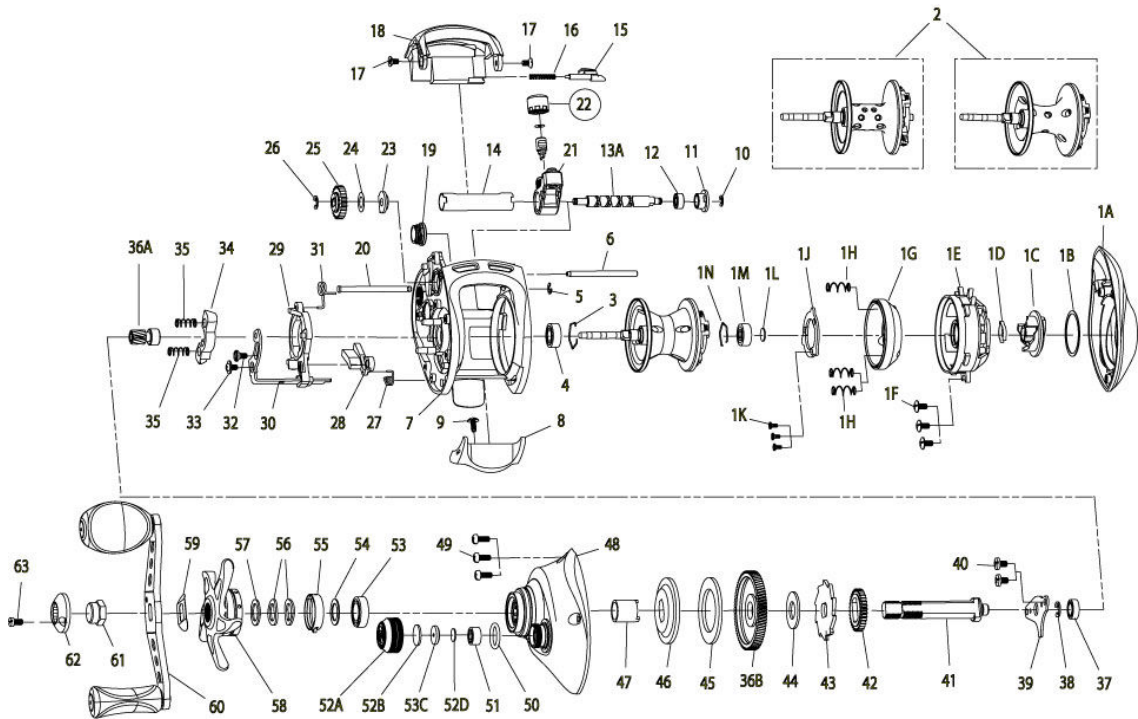

QUANTUM

CT101HPT

Quantum CT101HPT Bait Cast Reel Part List

Key #	Description	Part No.	Key #	Description	Part No.
1	Palm Side Cover Kit include	FW4023-01	28	Kick Lever	FW077-01
1-A	1A - Palm Side Cover Assembly	N/A	29	Release Slider	FW039-01
1-B	1B - Centrifugal Dial Washer	N/A	30	Release Slider Link	FW036-01
1-C	1C - Centrifugal Dial Assembly	N/A	31	Release Slider Spring	FW104-01
1-D	1D - Centrifugal Dial Spring	N/A	32	Release Slider Link Screw	EW125-01
1-E	1E - Spool Cover	N/A	33	Release Slider Screw	CX076-03
1-F	1F - Spool Cover Screw	N/A	34	Pinion Yoke	FW025-01
1-G	1G - Brake Ring Assembly	N/A	35	Yoke Spring	GX040-01
1-H	1H - Brake Ring Slider Spring	N/A	36	Gear Kit Include	VX4011-02
1-J	1J - Brake Ring Slider Spring Retainer	N/A	36-A	36A - Pinion Gear Assembly	N/A
1-K	1K - Brake Ring Spring Retainer Screw	N/A	36-B	36B - Drive Gear	N/A
1-L	1L - Spool Tension Shim	QW032-04	37	Crank Shaft Ball Bearing - L	SW017-01
1-M	1M - Spool Shaft Ball Bearing - Palm	QV017-01	38	E-Clip	QW120-01
1-N	1N - Clip Ring	HV080-01	39	Crank Shaft Retainer	DW002-01
2	Spool Assembly	DW321-03	40	Crank Shaft Retainer Screw	JX107-02
3	Clip Ring	EX080-01	41	Crank Shaft	DW008-02
4	Spool Shaft Ball Bearing - Gear	EX017-02	42	O/S Drive Gear	DW112-01
5	E-Clip	NX090-01	43	Trip Ratchet	DW083-01
6	Stabilizer Bar - A	DW061-01	44	Trip Ratchet Washer	QW111-01
7	Frame	N/A	45	Drag Disc	UX059-01
8	Thumb Bar	FW009-01	46	Drag Washer	DW045-01
9	Thumb Bar Screw	CW125-01	47	One Way Clutch Sleeve	UX052-01
10	E-Clip	NX092-01	48	Gear Side Cover Assembly	FW324-01
11	Bearing Retainer	DW067-01	49	Gear Side Cover Screw	BV123-03
12	Worm Shaft Ball Bearing	XX117-01	50	Tension Knob O-Ring	QW101-01
13	Worm Shaft Kit include	HV4072-02	51	Tension Knob Ball Bearing	SW117-01
13-A	13A - Worm Shaft	N/A	52	Spool Tension Knob Kit Include	DW4033-01
13-B	13B - Line Guide Pawl	N/A	52-A	52A - Spool Tension Knob Assembly	N/A
13-C	13C - Line Guide Carrier Washer	N/A	52-B	52B - Spool Cushion Washer	N/A
14	Worm Shaft Guide	DW016-01	52-C	52C - Spool Tension Collar	N/A
15	Side Cover Locking Lever	TX119-02	52-D	52D - Spool Tension Washer	N/A
16	Side Cover Locking Lever Spring	ZW096-01	53	Crank Shaft Ball Bearing	TW058-01
17	Hood Screw	HX107-02	54	Crank Shaft Ball Bearing Washer	ZW032-01
18	Hood	FW027-01	55	Drag Click Spring Assembly	YX4114-01
19	Oil Cap Screw	DW150-01	56	Drag "D" Washer	JX046-01
20	Stabilizer Bar - B	WP061-01	57	Star Drag Washer	ZW032-01
21	Line Guide Carrier	DW047-01	58	Star Drag	FW055-01
22	Line Guide Carrier Screw	ZW007-02	59	Handle Washer	NX054-01
23	Worm Shaft Bushing - Gear Side	DW068-01	60	Handle Assembly	DW318-01
24	O/S Pinion Gear Washer	EX035-01	61	Handle Nut	DW003-02
25	O/S Pinion Gear	DW085-01	62	Handle Nut Cap	DW034-01
26	E-Clip	NX090-01	63	Handle Nut Cap Screw	DW050-01
27	Kick Lever Spring	MX097-01			