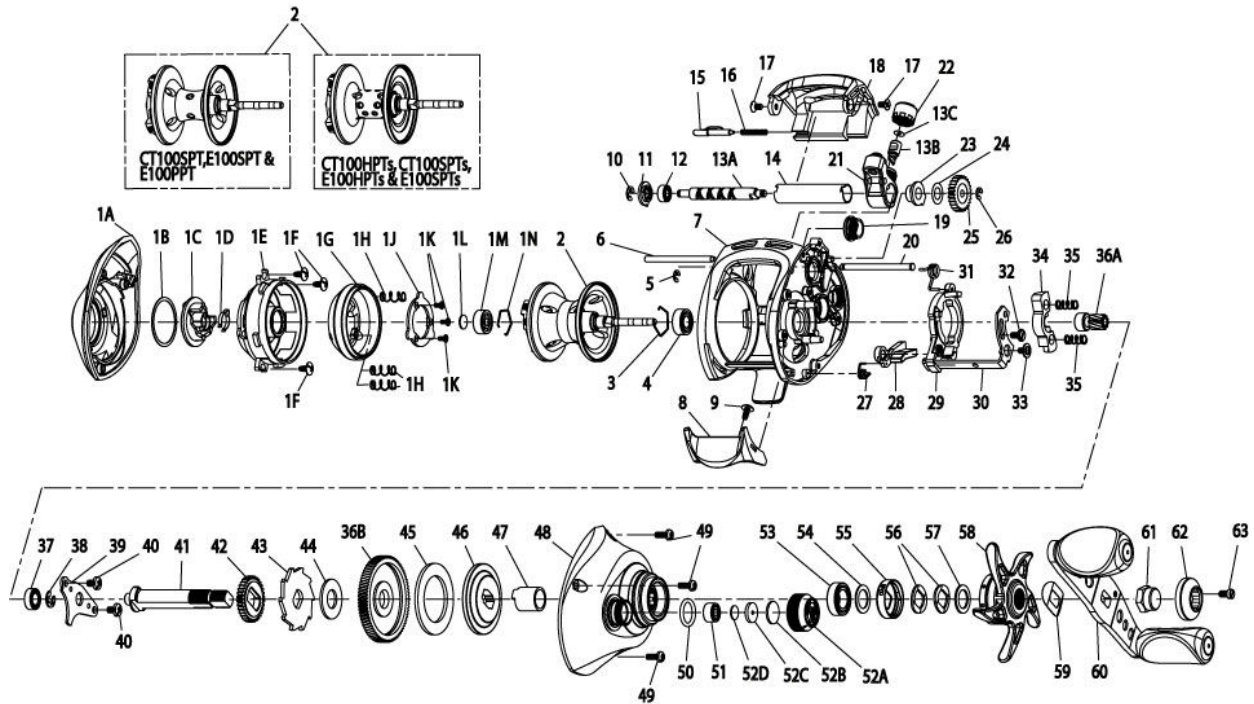

QUANTUM

CT100SPTs

Quantum CT100SPTs BaitCast Reel Part List					
Key #	Description	Part No.	Key #	Description	Part No.
1	Palm Side Cover Kit include	DW4023-02	28	Kick Lever	DW077-01
	1A - Palm Side Cover Assembly	N/A	29	Release Slider	DW039-01
	1B - Centrifugal Dial Washer	N/A	30	Release Slider Link	DW036-01
	1C - Centrifugal Dial Assembly	N/A	31	Release Slider Spring	DW104-01
	1D - Centrifugal Dial Spring	N/A	32	Release Slider Link Screw	EW125-01
	1E - Spool Cover	N/A	33	Release Slider Screw	CX076-03
	1F - Spool Cover Screw	N/A	34	Pinion Yoke	DW025-01
	1G - Brake Ring Assembly	N/A	35	Yoke Spring	GX040-01
	1H - Brake Ring Slider Spring	N/A	36	Gear Kit Include	UX4011-01
	1J - Brake Ring Slider Spring Retainer	N/A	36A - Pinion Gear Assembly	N/A	
	1K - Brake Ring Spring Retainer Screw	N/A	36B - Drive Gear	N/A	
	1L - Spool Tension Shim	N/A	37	Crank Shaft Ball Bearing - L	SW017-01
	1M - Spool Shaft Ball Bearing - Palm	N/A	38	E-Clip	QW120-01
	1N - Clip Ring	N/A	39	Crank Shaft Retainer	DW002-01
2	Spool Assembly	EW321-01	40	Crank Shaft Retainer Screw	JX107-02
3	Clip Ring	EX080-01	41	Crank Shaft	DW008-01
4	Spool Shaft Ball Bearing - Gear	EX017-02	42	O/S Drive Gear	DW112-01
5	E-Clip	NX090-01	43	Trip Ratchet	DW083-01
6	Stabilizer Bar - A	DW061-01	44	Trip Ratchet Washer	QW111-01
7	Frame	DW001-04	45	Drag Disc	UX059-01
8	Thumb Bar	DW009-01	46	Drag Washer	DW045-01
9	Thumb Bar Screw	CW125-01	47	One Way Clutch Sleeve	UX052-01
10	E-Clip	NX092-01	48	Gear Side Cover Assembly	DW324-04
11	Bearing Retainer	DW067-01	49	Gear Side Cover Screw	BV123-03
12	Worm Shaft Ball Bearing	XX117-01	50	Tension Knob O-Ring	QW101-01
13	Worm Shaft Kit include	HV4072-02	51	Tension Knob Ball Bearing	SW117-01
	13A - Worm Shaft	N/A	52	Spool Tension Knob Kit Include	DW4033-02
	13B - Line Guide Pawl	N/A	52A - Spool Tension Knob Assembly	N/A	
	13C - Line Guide Carrier Washer	N/A	52B - Spool Cushion Washer	N/A	
14	Worm Shaft Guide	DW016-01	52C - Spool Tension Collar	N/A	
15	Side Cover Locking Lever	YX119-02	52D - Spool Tension Washer	N/A	
16	Side Cover Locking Lever Spring	ZW096-01	53	Crank Shaft Ball Bearing	TW058-01
17	Hood Screw	HX107-02	54	Crank Shaft Ball Bearing Washer	ZW032-01
18	Hood	DW027-02	55	Drag Click Spring Assembly	YX4114-01
19	Oil Cap Screw	DW150-02	56	Drag "D" Washer	JX046-01
20	Stabilizer Bar - B	WP061-01	57	Star Drag Washer	ZW032-01
21	Line Guide Carrier	DW047-01	58	Star Drag	DW055-02
22	Line Guide Carrier Screw	ZW007-02	59	Handle Washer	NX054-01
23	Worm Shaft Bushing - Gear Side	DW068-01	60	Handle Assembly	DW318-02
24	O/S Pinion Gear Washer	EX035-01	61	Handle Nut	DW003-01
25	O/S Pinion Gear	DW085-01	62	Handle Nut Cap	DW034-01
26	E-Clip	NX090-01	63	Handle Nut Cap Screw	DW050-01
27	Kick Lever Spring	GX097-01			