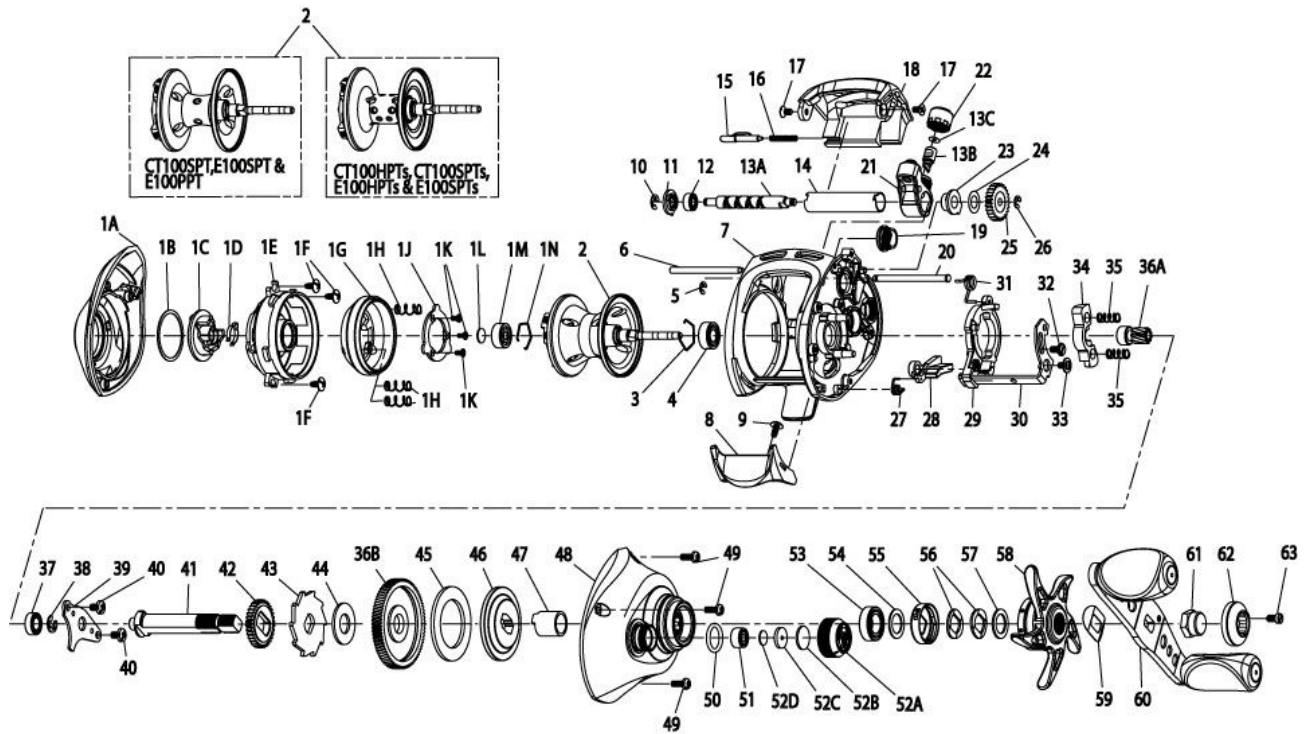

QUANTUM

CT100HPTs

Quantum CT100HPTs Bait Cast Reel Part List					
Key #	Description	Part No.	Key #	Description	Part No.
1	Palm Side Cover Kit include	DW4023-02	28	Kick Lever	DW077-01
1-A	Palm Side Cover Assembly	N/A	29	Release Slider	DW039-01
1-B	Centrifugal Dial Washer	N/A	30	Release Slider Link	DW036-01
1-C	Centrifugal Dial Assembly	N/A	31	Release Slider Spring	DW104-01
1-D	Centrifugal Dial Spring	N/A	32	Release Slider Link Screw	EW125-01
1-E	Spool Cover	N/A	33	Release Slider Screw	CX076-03
1-F	Spool Cover Screw	N/A	34	Pinion Yoke	DW025-01
1-G	Brake Ring Assembly	N/A	35	Yoke Spring	GX040-01
1-H	Brake Ring Slider Spring	N/A	36	Gear Kit Include	VX4011-01
1-J	Brake Ring Slider Spring Retainer	N/A	36-A	Pinion Gear Assembly	N/A
1-K	Brake Ring Spring Retainer Screw	N/A	36-B	Drive Gear	N/A
1-L	Spool Tension Shim	N/A	37	Crank Shaft Ball Bearing - L	SW017-01
1-M	Spool Shaft Ball Bearing - Palm	N/A	38	E-Clip	QW120-01
1-N	Clip Ring	N/A	39	Crank Shaft Retainer	DW002-01
2	Spool Assembly	EW321-01	40	Crank Shaft Retainer Screw	JX107-02
3	Clip Ring	EX080-01	41	Crank Shaft	DW008-01
4	Spool Shaft Ball Bearing - Gear	EX017-02	42	O/S Drive Gear	DW112-01
5	E-Clip	NX090-01	43	Trip Ratchet	DW083-01
6	Stabilizer Bar - A	DW061-01	44	Trip Ratchet Washer	QW111-01
7	Frame	DW001-03	45	Drag Disc	UX059-01
8	Thumb Bar	DW009-01	46	Drag Washer	DW045-01
9	Thumb Bar Screw	CW125-01	47	One Way Clutch Sleeve	UX052-01
10	E-Clip	NX092-01	48	Gear Side Cover Assembly	DW324-03
11	Bearing Retainer	DW067-01	49	Gear Side Cover Screw	BV123-03
12	Worm Shaft Ball Bearing	XX117-01	50	Tension Knob O-Ring	QW101-01
13	Worm Shaft Kit include	HV4072-02	51	Tension Knob Ball Bearing	SW117-01
13-A	Worm Shaft	N/A	52	Spool Tension Knob Kit Include	DW4033-02
13-B	Line Guide Pawl	N/A	52-A	Spool Tension Knob Assembly	N/A
13-C	Line Guide Carrier Washer	N/A	52-B	Spool Cushion Washer	N/A
14	Worm Shaft Guide	DW016-01	52-C	Spool Tension Collar	N/A
15	Side Cover Locking Lever	YX119-02	52-D	Spool Tension Washer	N/A
16	Side Cover Locking Lever Spring	ZW096-01	53	Crank Shaft Ball Bearing	TW058-01
17	Hood Screw	HX107-02	54	Crank Shaft Ball Bearing Washer	ZW032-01
18	Hood	DW027-02	55	Drag Click Spring Assembly	YX4114-01
19	Oil Cap Screw	DW150-02	56	Drag "D" Washer	JX046-01
20	Stabilizer Bar - B	WP061-01	57	Star Drag Washer	ZW032-01
21	Line Guide Carrier	DW047-01	58	Star Drag	DW055-02
22	Line Guide Carrier Screw	ZW007-02	59	Handle Washer	NX054-01
23	Worm Shaft Bushing - Gear Side	DW068-01	60	Handle Assembly	DW318-02
24	O/S Pinion Gear Washer	EX035-01	61	Handle Nut	DW003-01
25	O/S Pinion Gear	DW085-01	62	Handle Nut Cap	DW034-01
26	E-Clip	NX090-01	63	Handle Nut Cap Screw	DW050-01
27	Kick Lever Spring	GX097-01			