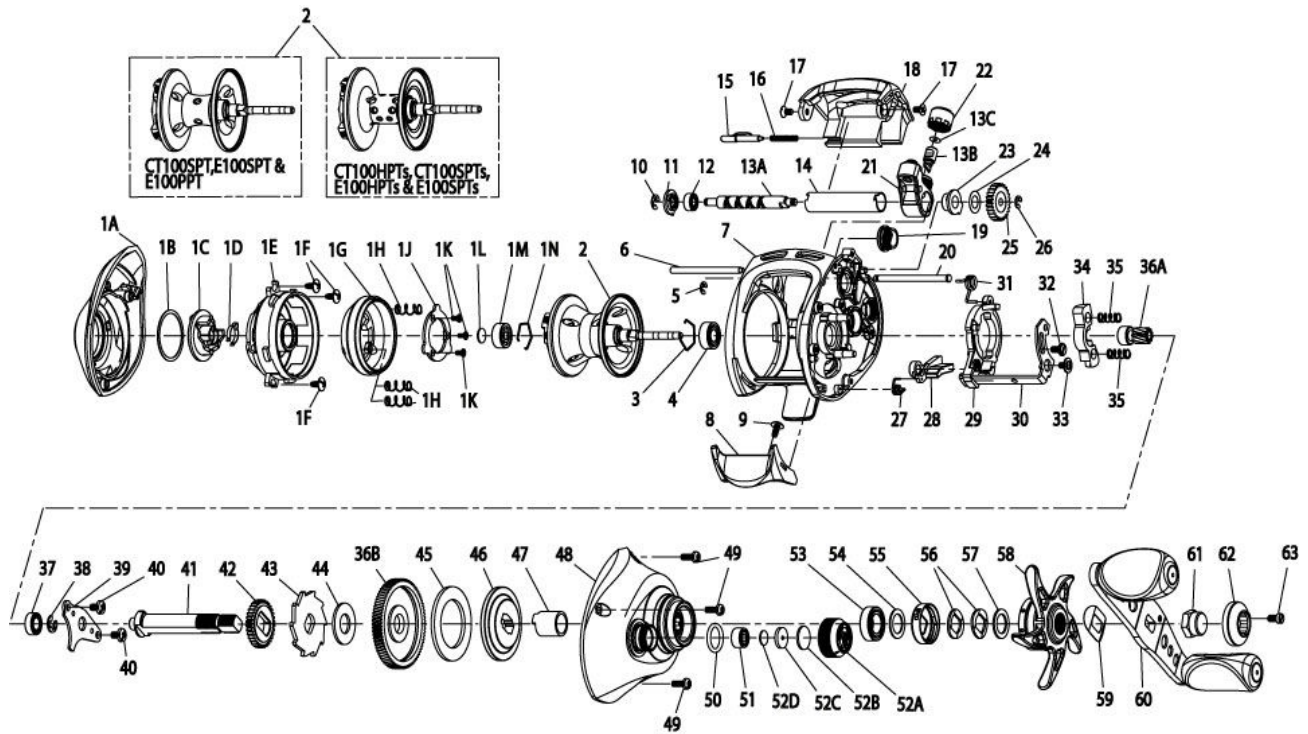

## CT100HPT

Quantum CT100HPT Bait Cast Reel Part List					
Key #	Description	Part No.	Key #	Description	Part No.
1	Palm Side Cover Kit include	DW4023-01	28	Kick Lever	DW077-01
1-A	Palm Side Cover Assembly	N/A	29	Release Slider	DW039-01
1-B	Centrifugal Dial Washer	N/A	30	Release Slider Link	DW036-01
1-C	Centrifugal Dial Assembly	N/A	31	Release Slider Spring	DW104-01
1-D	Centrifugal Dial Spring	N/A	32	Release Slider Link Screw	EW125-01
1-E	Spool Cover	N/A	33	Release Slider Screw	CX076-03
1-F	Spool Cover Screw	N/A	34	Pinion Yoke	DW025-01
1-G	Brake Ring Assembly	N/A	35	Yoke Spring	GX040-01
1-H	Brake Ring Slider Spring	N/A	36	Gear Kit Include	VX4011-01
1-J	Brake Ring Slider Spring Retainer	N/A	36-A	Pinion Gear Assembler	N/A
1-K	Brake Ring Spring Retainer Screw	N/A	36-B	Drive Gear	N/A
1-L	Spool Tension Shim	N/A	37	Crank Shaft Ball Bearing - L	SW017-01
1-M	Spool Shaft Ball Bearing - Palm	N/A	38	E-Clip	QW120-01
1-N	Clip Ring	N/A	39	Crank Shaft Retainer	DW002-01
2	Spool Assembly	DW321-01	40	Crank Shaft Retainer Screw	JX107-02
3	Clip Ring	EX080-01	41	Crank Shaft	DW008-01
4	Spool Shaft Ball Bearing - Gear	EX017-02	42	O/S Drive Gear	DW112-01
5	E-Clip	NX090-01	43	Trip Ratchet	DW083-01
6	Stabilizer Bar - A	DW061-01	44	Trip Ratchet Washer	QW111-01
7	Frame	DW001-01	45	Drag Disc	UX059-01
8	Thumb Bar	DW009-01	46	Drag Washer	DW045-01
9	Thumb Bar Screw	CW125-01	47	One Way Clutch Sleeve	UX052-01
10	E-Clip	NX092-01	48	Gear Side Cover Assembly	DW324-01
11	Bearing Retainer	DW067-01	49	Gear Side Cover Screw	BV123-03
12	Worm Shaft Ball Bearing	XX117-01	50	Tension Knob O-Ring	QW101-01
13	Worm Shaft Kit include	HV4072-02	51	Tension Knob Ball Bearing	SW117-01
13-A	Worm Shaft	N/A	52	Spool Tension Knob Kit Include	DW4033-01
13-B	Line Guide Pawl	N/A	52-A	Spool Tension Knob Assembly	N/A
13-C	Line Guide Carrier Washer	N/A	52-B	Spool Cushion Washer	N/A
14	Worm Shaft Guide	DW016-01	52-C	Spool Tension Collar	N/A
15	Side Cover Locking Lever	YX119-02	52-D	Spool Tension Washer	N/A
16	Side Cover Locking Lever Spring	ZW096-01	53	Crank Shaft Ball Bearing	TW058-01
17	Hood Screw	HX107-02	54	Crank Shaft Ball Bearing Washer	ZW032-01
18	Hood	DW027-01	55	Drag Click Spring Assembly	YX4114-01
19	Oil Cap Screw	DW150-01	56	Drag "D" Washer	JX046-01
20	Stabilizer Bar - B	WP061-01	57	Star Drag Washer	ZW032-01
21	Line Guide Carrier	DW047-01	58	Star Drag	DW055-01
22	Line Guide Carrier Screw	ZW007-02	59	Handle Washer	NX054-01
23	Worm Shaft Bushing - Gear Side	DW068-01	60	Handle Assembly	DW318-01
24	O/S Pinion Gear Washer	EX035-01	61	Handle Nut	DW003-01
25	O/S Pinion Gear	DW085-01	62	Handle Nut Cap	DW034-01
26	E-Clip	NX090-01	63	Handle Nut Cap Screw	DW050-01
27	Kick Lever Spring	GX097-01			