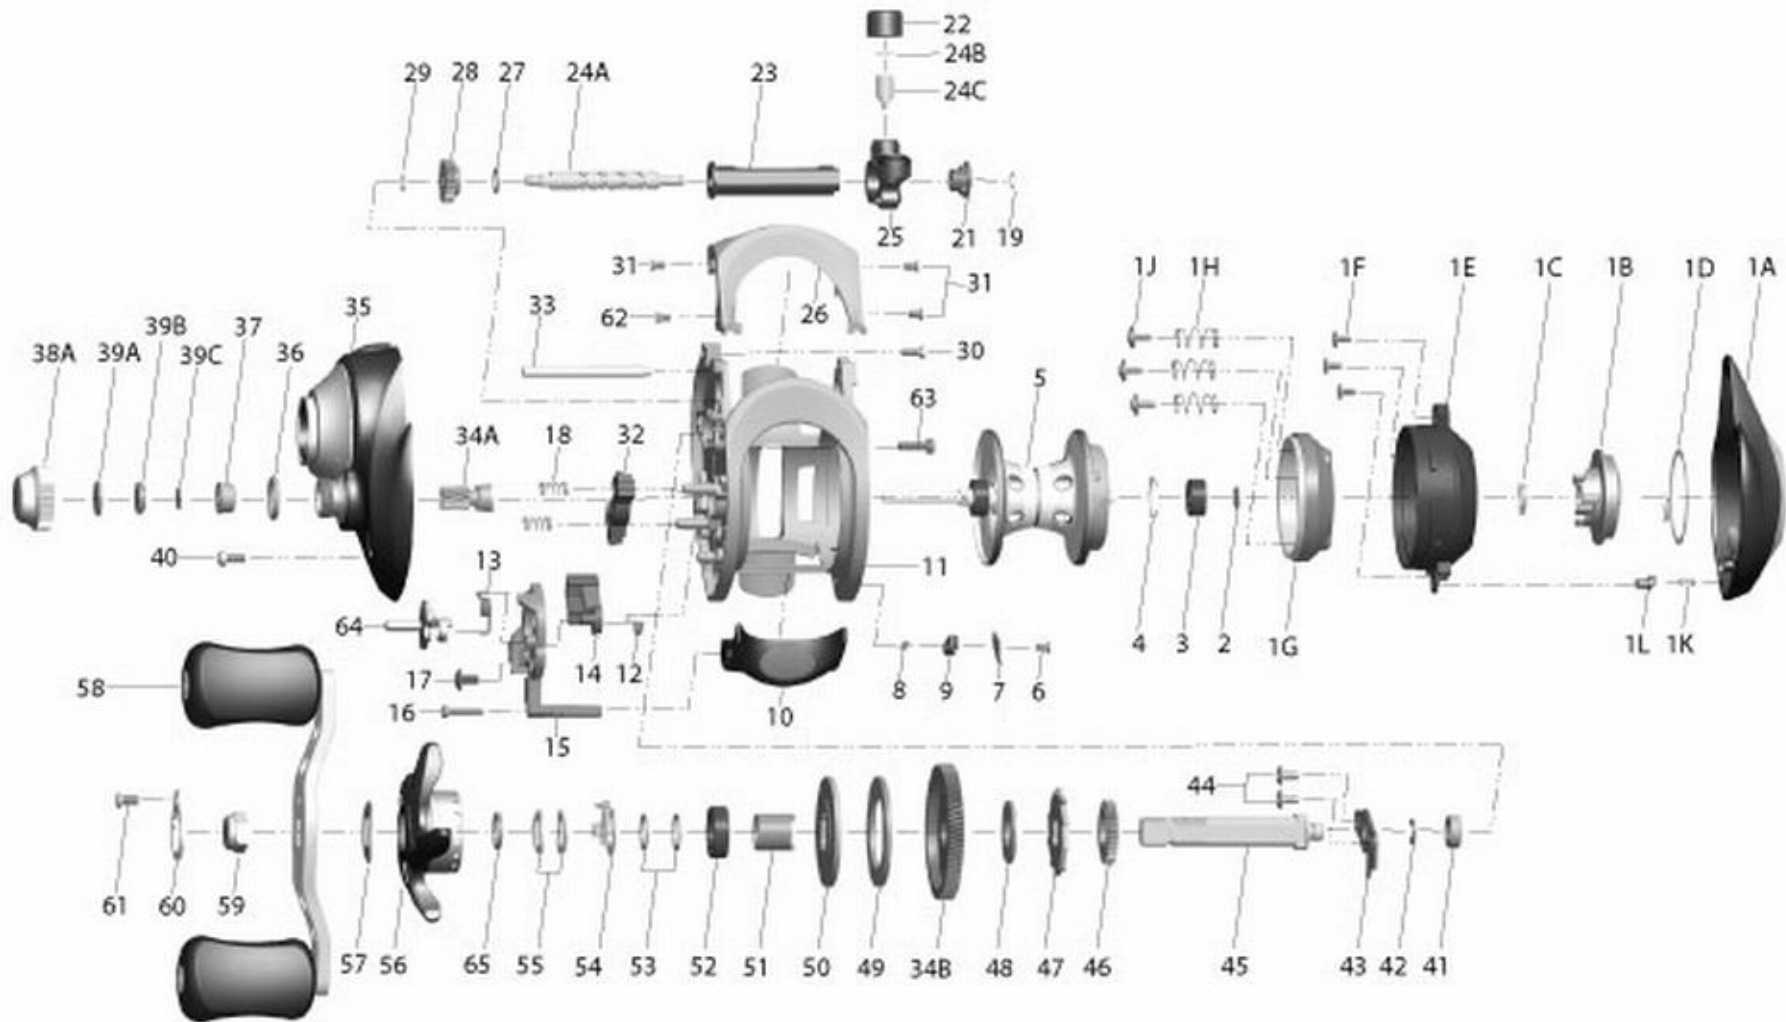

QUANTUM®

Code Red

CDR1071CX

Code Red
CDR1071CX

Quantum Code CDR1071CX Bait Cast Reel Part List

Key #	Description	Part No.	Key #	Description	Part No.
1	Palm Side Cover Kit	LW4023-05	29	Worm Shaft E-Clip (Gear Side)	NX090-01
1A	Part Not Available	N/A	30	Gear Side Cover Screw "B"	LW123-01
1B	Part Not Available	N/A	31	Front Support Screw "A"	KW107-01
1C	Part Not Available	N/A	32	Pinion Yolk	LW025-01
1D	Part Not Available	N/A	33	Pillar	KW061-01
1E	Part Not Available	N/A	34	Gear Kit	KW4011-02
1F	Part Not Available	N/A	34A	Part Not Available	N/A
1G	Part Not Available	N/A	34B	Part Not Available	N/A
1H	Part Not Available	N/A	35	Gear Side Cover Assembly	LW324-07
1J	Part Not Available	N/A	36	Spool Tension Knob O-Ring	QW101-01
1K	Part Not Available	N/A	37	Spool Tension Knob Bearing	SW117-01
1L	Part Not Available	N/A	38	Spool Tension Knob Kit	KW4033-01
2	Part Not Available	N/A	38A	Part Not Available	N/A
3	Part Not Available	N/A	39	Part Not Available	N/A
4	Part Not Available	N/A	39	Spool Tension Washer Kit	QW4032-01
2	Spool Shaft Washer (Palm Side)	QW032-04	39A	Part Not Available	N/A
3	Spool Shaft Ball Bearing (Palm Side)	QV017-01	39B	Part Not Available	N/A
4	Bearing Clip Ring	HV080-01	39C	Part Not Available	N/A
5	Spool Assembly	LW321-04	40	Gear Side Cover Screw "A"	BV123-01
6	Locking Lever Retainer Screw	KW107-01	41	Crank Shaft Bearing (Frame Side)	SW017-01
7	Locking Lever Retainer	LW056-01	42	Crank Shaft E-Clip	QW120-01
8	Locking Lever Spring	KW096-01	43	Crank Shaft Retainer Plate	LW002-01
9	Locking Lever	LW119-01	44	Crank Shaft Retainer Plate Screw	QW125-02
10	Thumb Bar Assembly	LW309-01	45	Crank Shaft	LW008-01
11	Part Not Available	N/A	46	Worm Shaft Drive Gear	ZW112-01
12	Kick Lever Spring	LW097-01	47	Trip Ratchet	KW083-01
13	Release Slider Spring	LW104-01	48	Trip Ratchet Washer	QW111-01
14	Kick Lever	LW077-01	49	Drag Washer	UX059-01
15	Release Slider	LW039-01	50	Drag Key Washer	KW045-01
16	Thumb Bar Screw	ZW053-01	51	One Way Clutch Sleeve	KW052-01
17	Release Slider Screw	KW125-01	52	Crank Shaft Bearing (Handle Side)	TW058-02
18	Pinion Yolk Spring	KW040-01	53	Star Drag Washer	KW032-01
19	Worm Shaft E-Clip (Palm Side)	NX090-01	54	Star Drag Clicker Spring Assembly	ZW4114-01
20	Worm Shaft Washer (Palm Side)	KW038-01	55	Star Drag Spring Washer	JX046-01
21	Worm Shaft Bushing	KW067-01	56	Star Drag Assembly	LW355-01
22	Line Guide Pawl Screw	KW007-01	57	Handle Spring Washer	QW054-01
23	Worm Shaft Guide	KW016-01	58	Handle Assembly	KW318-02
24	Worm Shaft Kit	KW4072-01	59	Handle Nut	KW003-01
24A	Part Not Available	N/A	60	Handle Nut Retainer	KW034-02
24B	Part Not Available	N/A	61	Handle Nut Retainer Screw	KW057-01
24C	Part Not Available	N/A	63	Gear Side Cover Screw "C"	KW123-01
25	Line Guide Carrier Assembly	KW347-02	64	Flippin' Lever	LW087-01
26	Front Support	LW099-01	65	Star Drag Washer "B"	KW032-02
27	Worm Shaft Washer (Gear Side)	KW035-01			
28	Worm Shaft Pinion Gear	HV085-01			