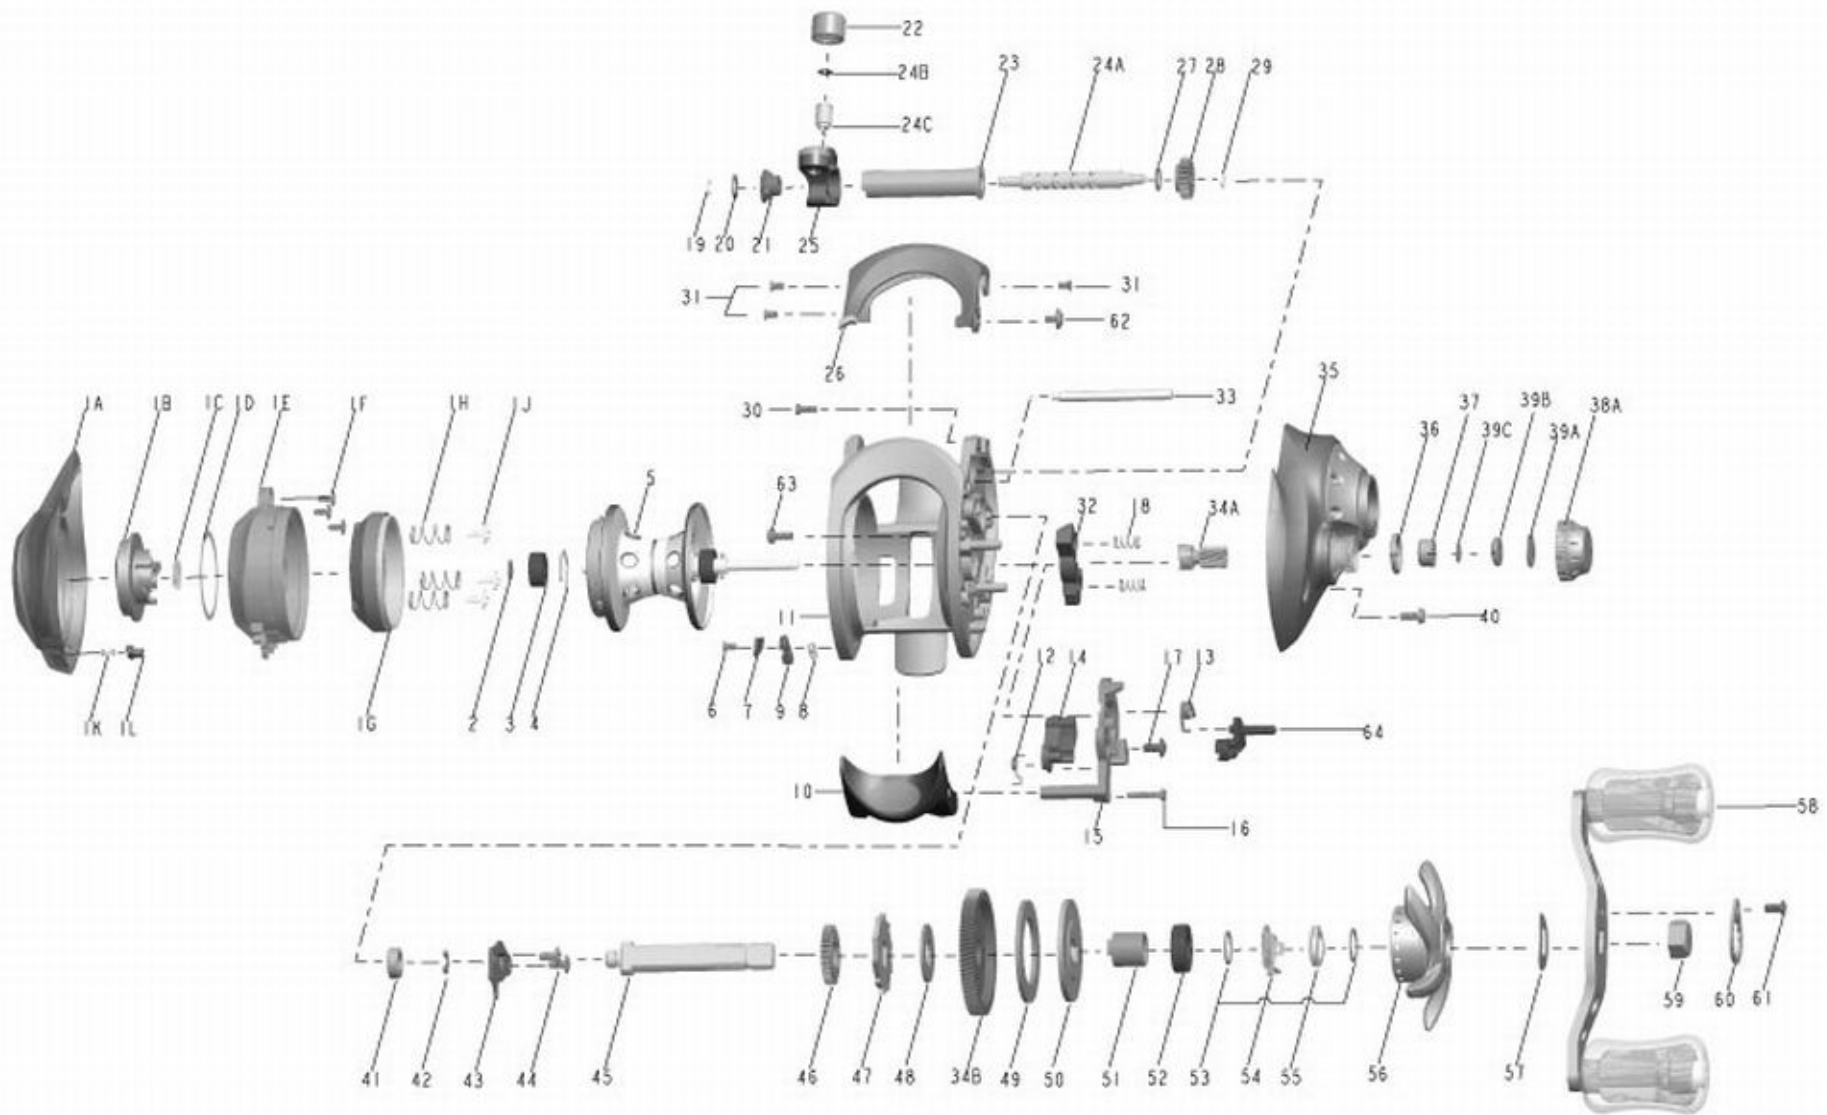

QUANTUM®

Code Red

CDR1070CX

1:1 1.000

Code Red
CDR1070CX

Quantum Code CDR1070CX Bait Cast Reel Part List

Key #	Description	Part No.	Key #	Description	Part No.
1	Palm Side Cover Kit	KW4023-05	29	Worm Shaft E-Clip (Gear Side)	NX090-01
1A	Part Not Available	N/A	30	Gear Side Cover Screw "B"	LW123-01
1B	Part Not Available	N/A	31	Front Support Screw "A"	KW107-01
1C	Part Not Available	N/A	32	Pinion Yolk	KW025-01
1D	Part Not Available	N/A	33	Pillar	KW061-01
1E	Part Not Available	N/A	34	Gear Kit	KW4011-01
1F	Part Not Available	N/A	34A	Part Not Available	N/A
1G	Part Not Available	N/A	34B	Part Not Available	N/A
1H	Part Not Available	N/A	35	Gear Side Cover Assembly	KW324-10
1J	Part Not Available	N/A	36	Spool Tension Knob O-Ring	QW101-01
1K	Part Not Available	N/A	37	Spool Tension Knob Bearing	SW117-01
1L	Part Not Available	N/A	38	Spool Tension Knob Kit	KW4033-01
2	Part Not Available	N/A	38A	Part Not Available	N/A
3	Part Not Available	N/A	39	Part Not Available	N/A
4	Part Not Available	N/A	39	Spool Tension Washer Kit	QW4032-01
2	Spool Shaft Washer (Palm Side)	QW032-04	39A	Part Not Available	N/A
3	Spool Shaft Ball Bearing (Palm Side)	QV017-01	39B	Part Not Available	N/A
4	Bearing Clip Ring	HV080-01	39C	Part Not Available	N/A
5	Spool Assembly	KW321-04	40	Gear Side Cover Screw "A"	BV123-01
6	Locking Lever Retainer Screw	KW107-01	41	Crank Shaft Bearing (Frame Side)	SW017-01
7	Locking Lever Retainer	KW056-01	42	Crank Shaft E-Clip	QW120-01
8	Locking Lever Spring	KW096-01	43	Crank Shaft Retainer Plate	KW002-01
9	Locking Lever	KW119-01	44	Crank Shaft Retainer Plate Screw	QW125-02
10	Thumb Bar Assembly	KW309-02	45	Crank Shaft	KW008-01
11	Part Not Available	N/A	46	Worm Shaft Drive Gear	ZW112-01
12	Kick Lever Spring	KW097-01	47	Trip Ratchet	KW083-01
13	Release Slider Spring	MW104-01	48	Trip Ratchet Washer	QW111-01
14	Kick Lever	KW077-01	49	Drag Washer	UX059-01
15	Release Slider	KW039-01	50	Drag Key Washer	KW045-01
16	Thumb Bar Screw	ZW053-01	51	One Way Clutch Sleeve	KW052-01
17	Release Slider Screw	KW125-01	52	Crank Shaft Bearing (Handle Side)	TW058-02
18	Pinion Yolk Spring	KW040-01	53	Star Drag Washer	KW032-01
19	Worm Shaft E-Clip (Palm Side)	NX090-01	54	Star Drag Clicker Spring Assembly	ZW4114-01
20	Worm Shaft Washer (Palm Side)	KW038-01	55	Star Drag Spring Washer	JX046-01
21	Worm Shaft Bushing	KW067-01	56	Star Drag Assembly	KW355-03
22	Line Guide Pawl Screw	KW007-01	57	Handle Spring Washer	QW054-01
23	Worm Shaft Guide	KW016-01	58	Handle Assembly	KW318-02
24	Worm Shaft Kit	KW4072-01	59	Handle Nut	KW003-01
24A	Part Not Available	N/A	60	Handle Nut Retainer	KW034-02
24B	Part Not Available	N/A	61	Handle Nut Retainer Screw	KW057-01
24C	Part Not Available	N/A	63	Gear Side Cover Screw "C"	KW123-01
25	Line Guide Carrier Assembly	KW347-02	64	Flippin' Lever	KW087-01
26	Front Support	KW099-01	65	Star Drag Washer "B"	N/A
27	Worm Shaft Washer (Gear Side)	KW035-01			
28	Worm Shaft Pinion Gear	HV085-01			