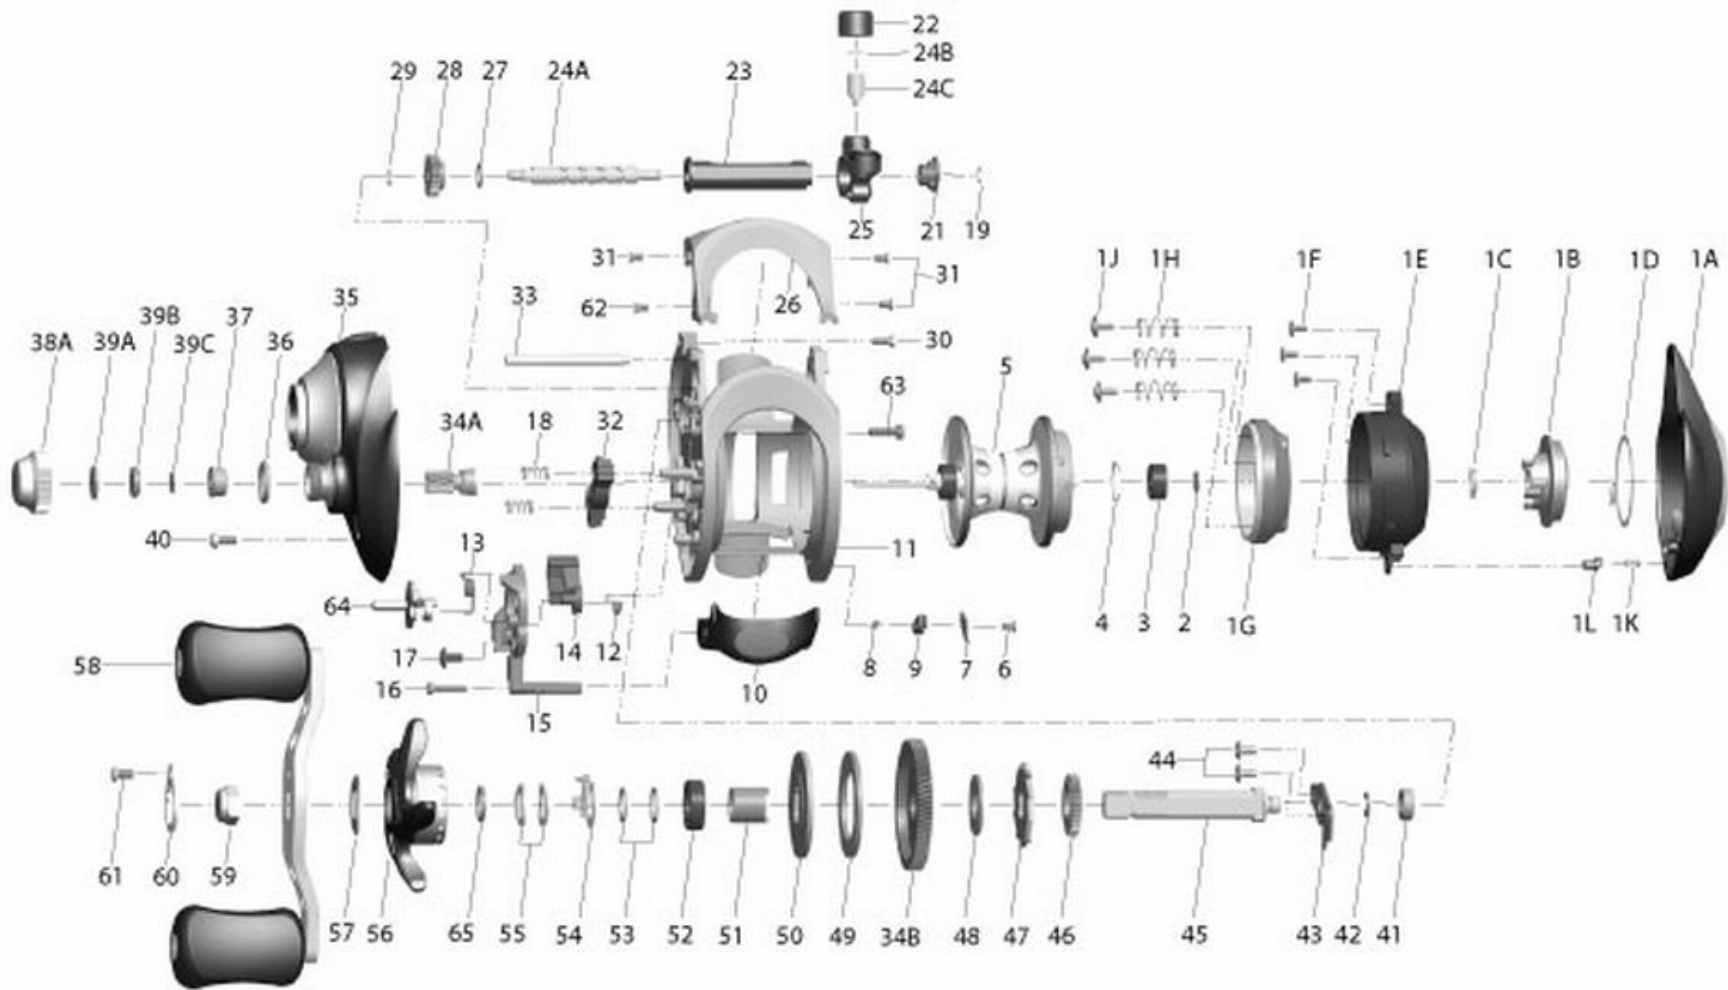

QUANTUM®

Code Red

CDR1061CX

Code Red
CDR1061CX

Quantum Code CDR1061CX Bait Cast Reel Part List

Key #	Description	Part No.	Key #	Description	Part No.
1	Palm Side Cover Kit	LW4023-05	29	Worm Shaft E-Clip (Gear Side)	NX090-01
1A	Part Not Available	N/A	30	Gear Side Cover Screw "B"	LW123-01
1B	Part Not Available	N/A	31	Front Support Screw "A"	KW107-01
1C	Part Not Available	N/A	32	Pinion Yolk	LW025-01
1D	Part Not Available	N/A	33	Pillar	KW061-01
1E	Part Not Available	N/A	34	Gear Kit	LW4011-02
1F	Part Not Available	N/A	34A	Part Not Available	N/A
1G	Part Not Available	N/A	34B	Part Not Available	N/A
1H	Part Not Available	N/A	35	Gear Side Cover Assembly	LW324-06
1J	Part Not Available	N/A	36	Spool Tension Knob O-Ring	QW101-01
1K	Part Not Available	N/A	37	Spool Tension Knob Bearing	SW117-01
1L	Part Not Available	N/A	38	Spool Tension Knob Kit	KW4033-01
2	Part Not Available	N/A	38A	Part Not Available	N/A
3	Part Not Available	N/A	39	Part Not Available	N/A
4	Part Not Available	N/A	39	Spool Tension Washer Kit	QW4032-01
2	Spool Shaft Washer (Palm Side)	QW032-04	39A	Part Not Available	N/A
3	Spool Shaft Ball Bearing (Palm Side)	QV017-01	39B	Part Not Available	N/A
4	Bearing Clip Ring	HV080-01	39C	Part Not Available	N/A
5	Spool Assembly	LW321-04	40	Gear Side Cover Screw "A"	BV123-01
6	Locking Lever Retainer Screw	KW107-01	41	Crank Shaft Bearing (Frame Side)	SW017-01
7	Locking Lever Retainer	LW056-01	42	Crank Shaft E-Clip	QW120-01
8	Locking Lever Spring	KW096-01	43	Crank Shaft Retainer Plate	LW002-01
9	Locking Lever	LW119-01	44	Crank Shaft Retainer Plate Screw	QW125-02
10	Thumb Bar Assembly	LW309-01	45	Crank Shaft	LW008-01
11	Part Not Available	N/A	46	Worm Shaft Drive Gear	ZW112-01
12	Kick Lever Spring	LW097-01	47	Trip Ratchet	KW083-01
13	Release Slider Spring	LW104-01	48	Trip Ratchet Washer	QW111-01
14	Kick Lever	LW077-01	49	Drag Washer	UX059-01
15	Release Slider	LW039-01	50	Drag Key Washer	KW045-01
16	Thumb Bar Screw	ZW053-01	51	One Way Clutch Sleeve	KW052-01
17	Release Slider Screw	KW125-01	52	Crank Shaft Bearing (Handle Side)	TW058-02
18	Pinion Yolk Spring	KW040-01	53	Star Drag Washer	KW032-01
19	Worm Shaft E-Clip (Palm Side)	NX090-01	54	Star Drag Clicker Spring Assembly	ZW4114-01
20	Worm Shaft Washer (Palm Side)	KW038-01	55	Star Drag Spring Washer	JX046-01
21	Worm Shaft Bushing	KW067-01	56	Star Drag Assembly	LW355-01
22	Line Guide Pawl Screw	KW007-01	57	Handle Spring Washer	QW054-01
23	Worm Shaft Guide	KW016-01	58	Handle Assembly	KW318-02
24	Worm Shaft Kit	KW4072-01	59	Handle Nut	KW003-01
24A	Part Not Available	N/A	60	Handle Nut Retainer	KW034-02
24B	Part Not Available	N/A	61	Handle Nut Retainer Screw	KW057-01
24C	Part Not Available	N/A	63	Gear Side Cover Screw "C"	KW123-01
25	Line Guide Carrier Assembly	KW347-02	64	Flippin' Lever	LW087-01
26	Front Support	LW099-01	65	Star Drag Washer "B"	KW032-02
27	Worm Shaft Washer (Gear Side)	KW035-01			
28	Worm Shaft Pinion Gear	HV085-01			