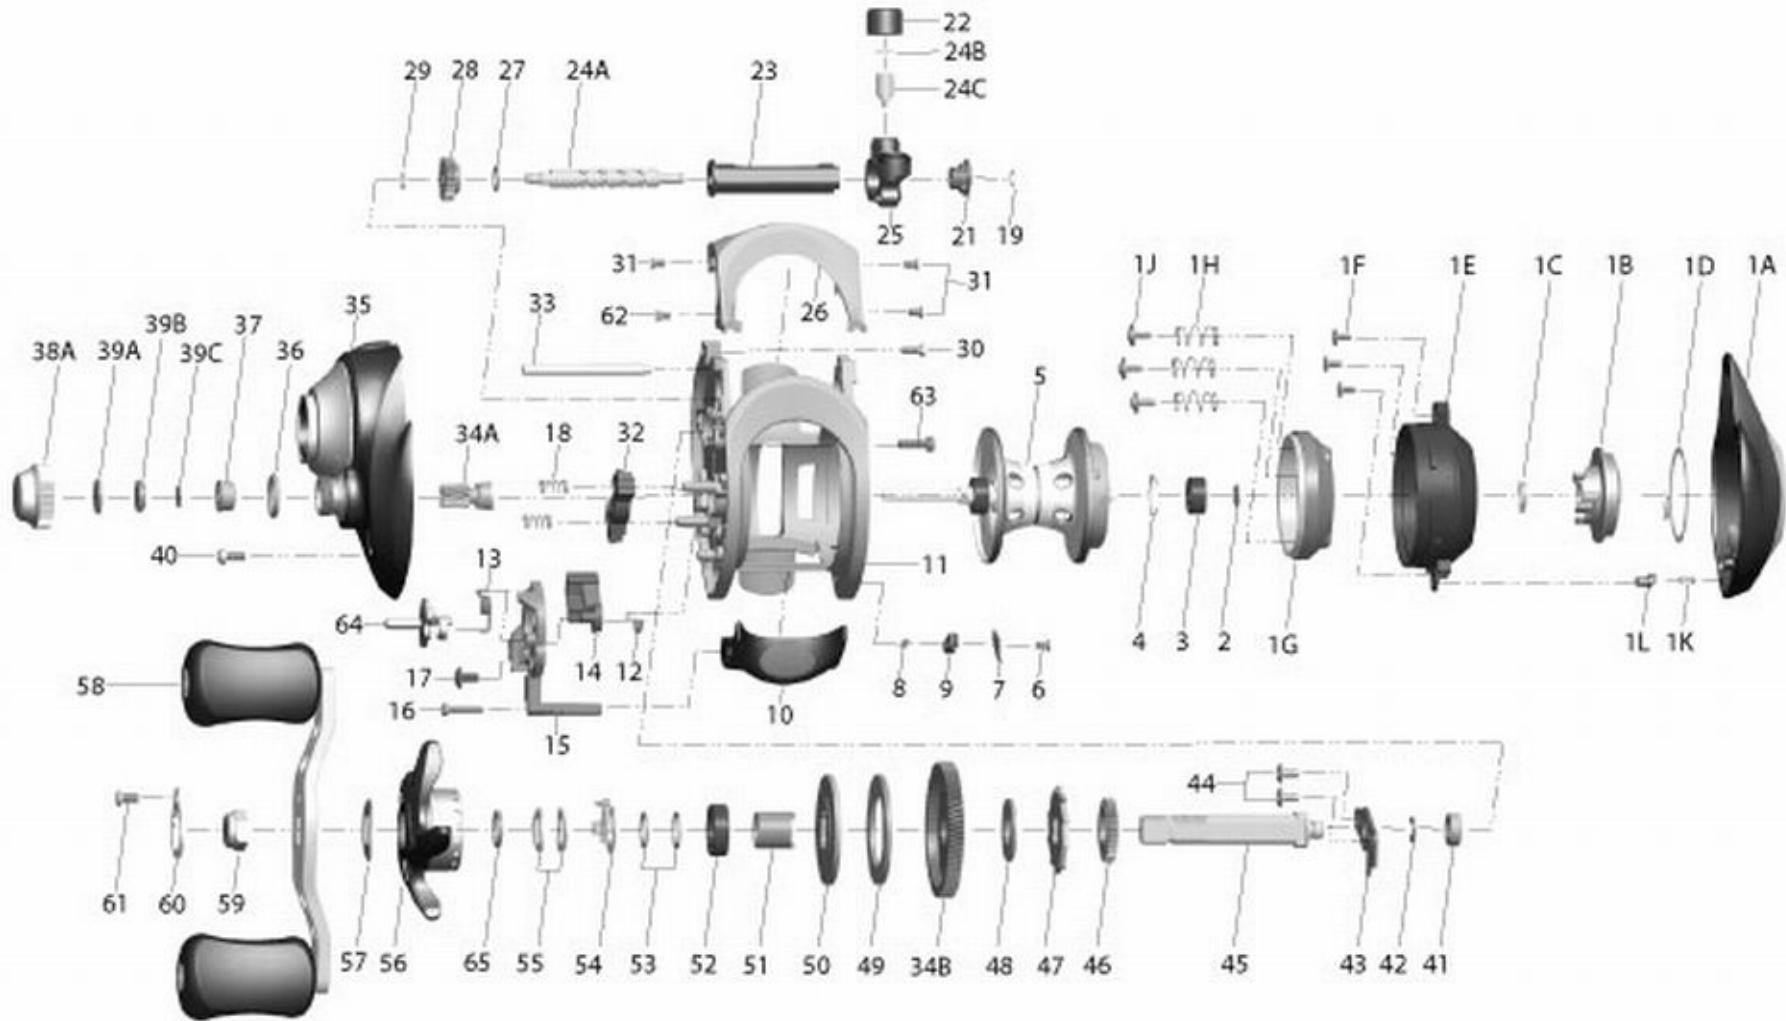

QUANTUM®

Code Red

CDR1060CX

Code Red
CDR1060CX

Quantum Code CDR1060CX Bait Cast Reel Part List

Key #	Description	Part No.	Key #	Description	Part No.
1	Palm Side Cover Kit	KW4023-05	29	Worm Shaft E-Clip (Gear Side)	NX090-01
1A	Part Not Available	N/A	30	Gear Side Cover Screw "B"	LW123-01
1B	Part Not Available	N/A	31	Front Support Screw "A"	KW107-01
1C	Part Not Available	N/A	32	Pinion Yolk	KW025-01
1D	Part Not Available	N/A	33	Pillar	KW061-01
1E	Part Not Available	N/A	34	Gear Kit	LW4011-01
1F	Part Not Available	N/A	34A	Part Not Available	N/A
1G	Part Not Available	N/A	34B	Part Not Available	N/A
1H	Part Not Available	N/A	35	Gear Side Cover Assembly	KW324-09
1J	Part Not Available	N/A	36	Spool Tension Knob O-Ring	QW101-01
1K	Part Not Available	N/A	37	Spool Tension Knob Bearing	SW117-01
1L	Part Not Available	N/A	38	Spool Tension Knob Kit	KW4033-01
2	Part Not Available	N/A	38A	Part Not Available	N/A
3	Part Not Available	N/A	39	Part Not Available	N/A
4	Part Not Available	N/A	39	Spool Tension Washer Kit	QW4032-01
2	Spool Shaft Washer (Palm Side)	QW032-04	39A	Part Not Available	N/A
3	Spool Shaft Ball Bearing (Palm Side)	QV017-01	39B	Part Not Available	N/A
4	Bearing Clip Ring	HV080-01	39C	Part Not Available	N/A
5	Spool Assembly	KW321-04	40	Gear Side Cover Screw "A"	BV123-01
6	Locking Lever Retainer Screw	KW107-01	41	Crank Shaft Bearing (Frame Side)	SW017-01
7	Locking Lever Retainer	KW056-01	42	Crank Shaft E-Clip	QW120-01
8	Locking Lever Spring	KW096-01	43	Crank Shaft Retainer Plate	KW002-01
9	Locking Lever	KW119-01	44	Crank Shaft Retainer Plate Screw	QW125-02
10	Thumb Bar Assembly	KW309-02	45	Crank Shaft	KW008-01
11	Part Not Available	N/A	46	Worm Shaft Drive Gear	ZW112-01
12	Kick Lever Spring	KW097-01	47	Trip Ratchet	KW083-01
13	Release Slider Spring	MW104-01	48	Trip Ratchet Washer	QW111-01
14	Kick Lever	KW077-01	49	Drag Washer	UX059-01
15	Release Slider	KW039-01	50	Drag Key Washer	KW045-01
16	Thumb Bar Screw	ZW053-01	51	One Way Clutch Sleeve	KW052-01
17	Release Slider Screw	KW125-01	52	Crank Shaft Bearing (Handle Side)	TW058-02
18	Pinion Yolk Spring	KW040-01	53	Star Drag Washer	KW032-01
19	Worm Shaft E-Clip (Palm Side)	NX090-01	54	Star Drag Clicker Spring Assembly	ZW4114-01
20	Worm Shaft Washer (Palm Side)	KW038-01	55	Star Drag Spring Washer	JX046-01
21	Worm Shaft Bushing	KW067-01	56	Star Drag Assembly	KW355-03
22	Line Guide Pawl Screw	KW007-01	57	Handle Spring Washer	QW054-01
23	Worm Shaft Guide	KW016-01	58	Handle Assembly	KW318-02
24	Worm Shaft Kit	KW4072-01	59	Handle Nut	KW003-01
24A	Part Not Available	N/A	60	Handle Nut Retainer	KW034-02
24B	Part Not Available	N/A	61	Handle Nut Retainer Screw	KW057-01
24C	Part Not Available	N/A	63	Gear Side Cover Screw "C"	KW123-01
25	Line Guide Carrier Assembly	KW347-02	64	Flippin' Lever	KW087-01
26	Front Support	KW099-01	65	Star Drag Washer "B"	N/A
27	Worm Shaft Washer (Gear Side)	KW035-01			
28	Worm Shaft Pinion Gear	HV085-01			