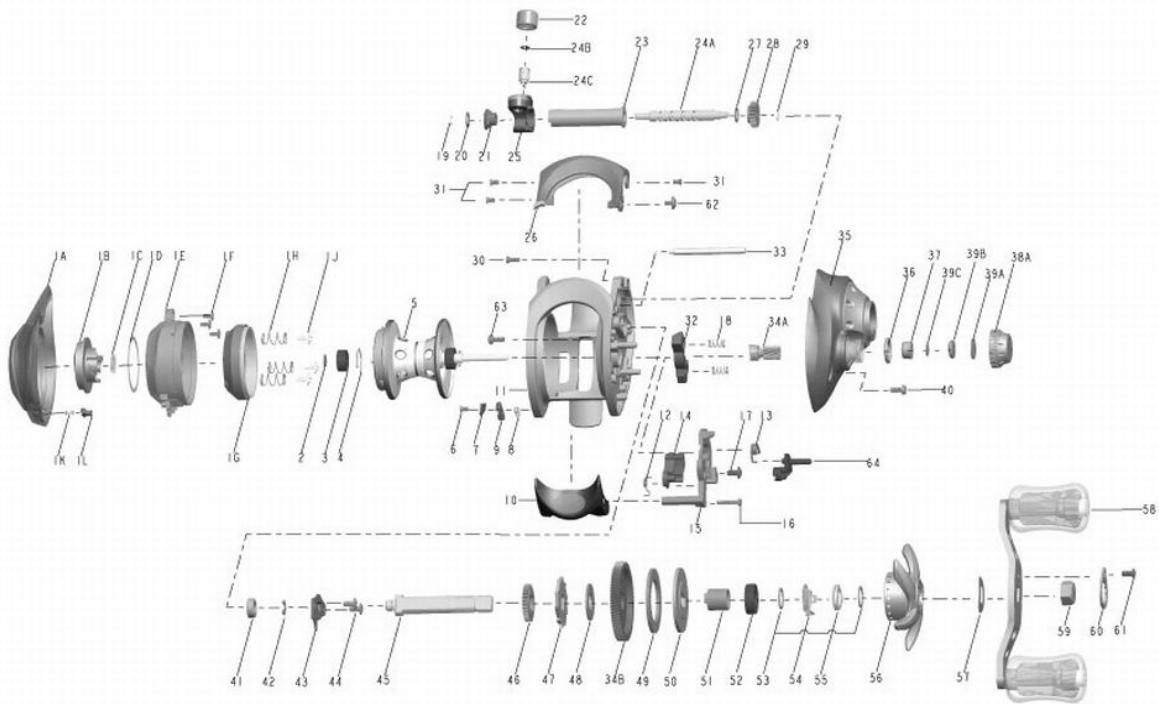

# QUANTUM<sup>®</sup>

**Code**  
**CD870CXA**

**Quantum Code CD870CXA Bait Cast Reel Part List**

Key #	Description	Part No.	Key #	Description	Part No.
1	Palm Side Cover Kit	KW4023-01	28	Worm Shaft Pinion Gear	HV085-01
1A	Palm Side Cover Assembly	N/A	29	Worm Shaft E-Clip (Gear Side)	NX090-01
1B	Cast Control Dial	N/A	30	Gear Side Cover Screw "B"	LW123-01
1C	Control Dial Clicker Spring	N/A	31	Front Support Screw "A"	KW107-01
1D	Control Dial Washer	N/A	32	Pinion Yolk	KW025-01
1E	Spool Cover	N/A	33	Pillar	KW061-01
1F	Spool Cover Screw	N/A	34	Gear Kit	KW4011-01
1G	Brake Ring Assembly	N/A	34A	Pinion Gear	N/A
1H	Brake Ring Spring	N/A	34B	Drive Gear	N/A
1J	Brake Ring Screw	N/A	35	Gear Side Cover Assembly	N/A
1K	Side Cover Locking Pin Spring	N/A	36	Spool Tension Knob O-Ring	QW101-01
1L	Side Cover Locking Pin	N/A	37	Spool Tension Knob Bearing	SW117-01
2	Spool Shaft Washer (Palm Side)	N/A	38	Spool Tension Knob Kit	KW4033-01
3	Spool Shaft Ball Bearing (Palm Side)	N/A	38A	Spool Tension Knob	N/A
4	Bearing Clip Ring	N/A	39	Spool Tension Washer Kit	N/A
2	Spool Shaft Washer (Palm Side)	QW032-04	39	Spool Tension Washer Kit	QW4032-01
3	Spool Shaft Ball Bearing (Palm Side)	QV017-01	39A	Spool Cushion Washer	N/A
4	Bearing Clip Ring	HV080-01	39B	Spool Tension Collar	N/A
5	Spool Assembly	KW321-01	39C	Spool Tension Washer	N/A
6	Locking Lever Retainer Screw	KW107-01	40	Gear Side Cover Screw "A"	BV123-01
7	Locking Lever Retainer	KW056-01	41	Crank Shaft Bearing (Frame Side)	SW017-01
8	Locking Lever Spring	KW096-01	42	Crank Shaft E-Clip	QW120-01
9	Locking Lever	KW119-01	43	Crank Shaft Retainer Plate	KW002-01
10	Thumb Bar Assembly	KW309-02	44	Crank Shaft Retainer Plate Screw	QW125-02
11	Frame	KW001-04	45	Crank Shaft	KW008-01
12	Kick Lever Spring	KW097-01	46	Worm Shaft Drive Gear	ZW112-01
13	Release Slider Spring	MW104-01	47	Trip Ratchet	KW083-01
14	Kick Lever	KW077-01	48	Trip Ratchet Washer	QW111-01
15	Release Slider	KW039-01	49	Drag Washer	UX059-01
16	Thumb Bar Screw	ZW053-01	50	Drag Key Washer	KW045-01
17	Release Slider Screw	KW125-01	51	One Way Clutch Sleeve	KW052-01
18	Pinion Yolk Spring	KW040-01	52	Crank Shaft Bearing (Handle Side)	TW058-02
19	Worm Shaft E-Clip (Palm Side)	NX090-01	53	Star Drag Washer	KW032-01
20	Worm Shaft Washer (Palm Side)	KW038-01	54	Star Drag Clicker Spring Assembly	ZW4114-01
21	Worm Shaft Bushing	KW067-01	55	Star Drag Spring Washer	JX046-01
22	Line Guide Pawl Screw	KW007-01	56	Star Drag Assembly	KW355-01
23	Worm Shaft Guide	KW016-01	57	Handle Spring Washer	QW054-01
24	Worm Shaft Kit	KW4072-01	58	Handle Assembly	KW318-01
24A	Worm Shaft	N/A	59	Handle Nut	KW003-01
24B	Line Guide Pawl Washer	N/A	60	Handle Nut Retainer	KW034-01
24C	Line Guide Pawl	N/A	61	Handle Nut Retainer Screw	KW057-01
25	Line Guide Carrier Assembly	KW347-01	63	Gear Side Cover Screw "C"	KW123-01
26	Front Support	KW099-01	64	Flippin' Lever	KW087-01
27	Worm Shaft Washer (Gear Side)	KW035-01			