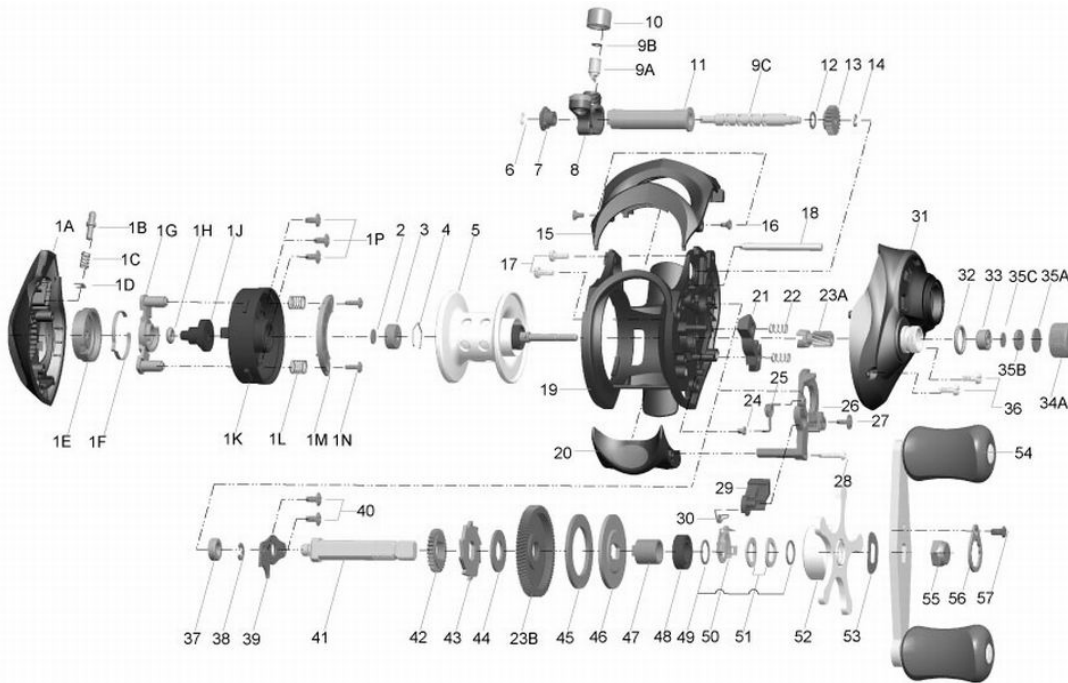

QUANTUM

Burst BU670CX

Quantum Burst BU670CX Bait Cast Reel Part List

Key #	Description	Part No.	Key #	Description	Part No.
1	Palm Side Cover Kit	MW4023-01	23	Gear Kit	KW4011-01
1A	Palm Side Cover Assembly	N/A	23A	Pinion Gear	N/A
1B	Palm Side Locking Lever	N/A	23B	Drive Gear	N/A
1C	Locking Lever Spring	N/A	24	Release Slider Spring Bushing	MW103-01
1D	Locking Pin Retainer	N/A	25	Release Slider Spring	KW104-01
1E	Cast Control Dial	N/A	26	Release Slider	KW039-01
1F	Control Dial Clicker Spring	N/A	27	Release Slider Screw	KW125-01
1G	Slide Cam "A"	N/A	28	Thumb Bar Screw	ZW053-01
1H	Control Dial Friction Ring	N/A	29	Kick Lever	KW077-01
1J	Slide Cam "B"	N/A	30	Kick Lever Spring	KW097-01
1K	Spool Cover	N/A	31	Gear Side Cover Assembly	MW324-01
1L	Magnet Plate Spring	N/A	32	Spool Tension Knob O-Ring	QW101-01
1M	Magnet Plate Assembly	N/A	33	Spool Tension Knob Bearing	SW117-01
1N	Magnet Plate Screw	N/A	34	Spool Tension Knob Kit	MW4033-01
1P	Spool Cover Screw	N/A	34A	Spool Tension Knob	N/A
2	Spool Shaft Washer (Palm Side)	N/A	35	Spool Tension Washer Kit	N/A
3	Spool Shaft Ball Bearing (Palm Side)	N/A	35	Spool Tension Washer Kit	QW4032-01
4	Bearing Retainer Ring	N/A	35A	Spool Cushion Washer	N/A
2	Spool Shaft Washer (Palm Side)	QW032-04	35B	Spool Tension Collar	N/A
3	Spool Shaft Ball Bearing (Palm Side)	QV017-01	35C	Spool Tension Washer	N/A
4	Bearing Retainer Ring	HV080-01	36	Gear Side Cover Screw	BV123-01
5	Spool Assembly	MW321-01	37	Crank Shaft Bearing (Frame Side)	SW017-01
6	Worm Shaft E-Clip (Palm Side)	NX090-01	38	Crank Shaft E-Clip	QW120-01
7	Worm Shaft Bushing	KW067-01	39	Crank Shaft Retainer Plate	KW002-01
8	Line Guide Carrier Assembly	KW347-02	40	Crank Shaft Retainer Plate Screw	QW125-02
9	Worm Shaft Kit	KW4072-01	41	Crank Shaft	MW008-01
9A	Worm Shaft	N/A	42	Worm Shaft Drive Gear	ZW112-01
9B	Line Guide Pawl Washer	N/A	43	Trip Ratchet	KW083-01
9C	Line Guide Pawl	N/A	44	Trip Ratchet Washer	QW111-01
10	Line Guide Pawl Screw	KW007-01	45	Drag Washer	UX059-01
11	Worm Shaft Guide	KW016-01	46	Drag Key Washer	KW045-01
12	Worm Shaft Washer (Gear Side)	KW035-01	47	One Way Clutch Sleeve	KW052-01
13	Worm Shaft Pinion Gear	HV085-01	48	Crank Shaft Bearing (Handle Side)	TW058-02
14	Worm Shaft E-Clip (Gear Side)	NX090-01	49	Star Drag Washer	KW032-01
15	Front Support	MW099-01	50	Star Drag Clicker Spring Assembly	ZW4114
16	Front Support Screw	MW107-01	51	Star Drag Spring Washer	JX046-01
17	Gear Side Cover Screw	BV123-01	52	Star Drag Assembly	KW355-01
18	Pillar	MW061-01	53	Handle Spring Washer	QW054-01
19	Frame	N/A	54	Handle Assembly	MW318-01
20	Thumb Bar Assembly	KW309-01	55	Handle Nut	KW003-01
21	Pinion Yolk	KW025-01	56	Handle Nut Retainer	KW034-01
22	Pinion Yolk Spring	KW040-01	57	Handle Nut Retainer Screw	KW057-01