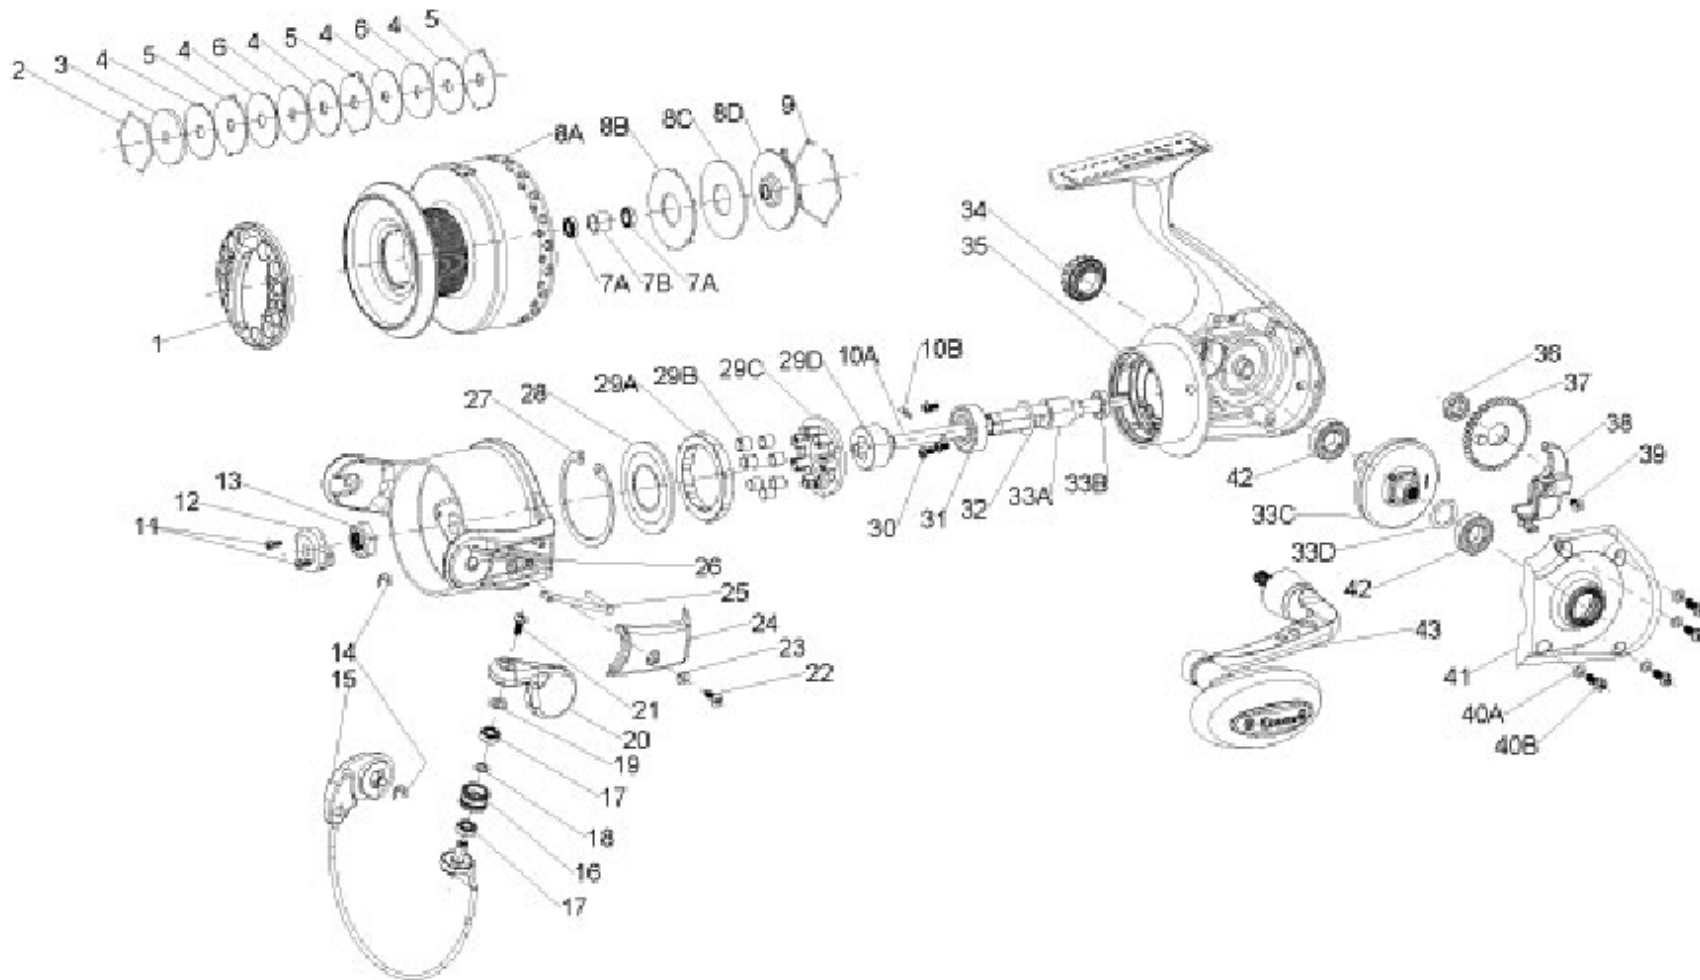

QUANTUM[®]

BSP70PTSB

BOCA CABO SERVICE PARTS DIAGRAM

BSP 70 PTSB CSP 70 PTSB
 BSP 80 PTSB CSP 80 PTSB

QUANTUM[®]

BSP70PTSB

Quantum BSP70PTsB Spinning Reel Part List

Key #	Description	Part No.	Key #	Description	Part No.
1	DRAG KNOB ASSEMBLY	DT332-01	20	ARM LEVER ASSEMBLY	BT407-03
2	SPOOL RETAINER - TOP	BT038-02	21	SCREW - LINE SLIDER	AQ108-01
3	DRAG WASHER "C"	CT080-01	22	A/L COVER SCREW	GU077-02
4	DRAG WASHER "B" - FRICTION	BT033-01	23	ARM LEVER COVER WASHER	SQ142-01
5	DRAG WASHER "D"	BT081-01	24	ARM LEVER COVER	DT087-01
6	DRAG WASHER "A"	BT080-01	25	KICK LEVER	DT019-01
7	SPOOL BUSHING OR BEARING KIT	BT4160-01	26	ROTOR ASSEMBLY	DT309-01
	7A - SPOOL BUSHING OR BEARING	N/A	27	RETAINER RING - CLUTCH SEAL	DT160-01
	7B - SPOOL SPACER	N/A	28	CLUTCH SEAL	QAA166-01
8	SPOOL ASSEMBLY KIT	DT4321-01	29	CLUTCH ASSEMBLY KIT	QAA4363-01
	8A - SPOOL ASSEMBLY	N/A		29A - CLUTCH LOCK RING	N/A
	2 - SPOOL RETAINER - TOP	N/A		29B - CLUTCH ROLLER (7)	N/A
	3 - DRAG WASHER "C"	N/A		29C - CLUTCH RETAINER	N/A
	4 - DRAG WASHER "B" (5) - FRICTION	N/A		29D - CLUTCH SLEEVE	N/A
	5 - DRAG WASHER "D" (3)	N/A	30	SCREW (3)	TK057-01
	6 - DRAG WASHER "A" (2)	N/A	31	PINION BALL BEARING	DT157-01
	7 - SPOOL BUSHING OR BEARING KIT	N/A	32	PINION GEAR WASHER	BT110-01
	8B - SPOOL WASHER	N/A	33	GEAR KIT	DT4011-01
	8C - DRAG WASHER "E"	N/A		33A - PINION GEAR	N/A
	8D - DRAG CLICK ASSEMBLY	N/A		33B - PINION BUSHING/BEARING	N/A
	9 - SPOOL RETAINER - BOTTOM	N/A		33C - DRIVE GEAR ASSEMBLY	N/A
9	SPOOL RETAINER - BOTTOM	BT038-01		33D - D.GEAR ADJUST WASHER	N/A
10	MAIN SHAFT KIT	DT4015-01	34	HANDLE COVER - DUST CAP	BT373-01
	10A - MAIN SHAFT	N/A	35	BODY ASSEMBLY	DT301-02
	10B - MAIN SHAFT PIN	N/A	36	O/S GEAR BUSHING OR BEARING	BT158-01
11	ROTOR NUT LOCK SCREW	RQ094-01	37	O/S GEAR	DT053-01
12	MAIN SHAFT BUSHING	BT214-01	38	O/S SLIDER	DT025-01
13	ROTOR NUT	BT006-01	39	MAIN SHAFT SCREW	RQ100-01
14	E-CLIP - BAIL ASSEMBLY	GH034-01	40	BODY COVER SCREW KIT	DT4057-01
15	BAIL ASSEMBLY	DT347-02		40A - SCRATCH PROTECT WASHER (4)	N/A
16	LINE ROLLER	TK004-02		40B - BODY COVER SCREW (4)	N/A
17	LINE ROLLER BEARING	GH202-01	41	BODY COVER	DT023-01
18	SPACER	DT167-01	43	BODY BALL BEARING	BT157-01
19	LINE ROLLER WASHER	DT229-01	43	HANDLE ASSY	DT318-01