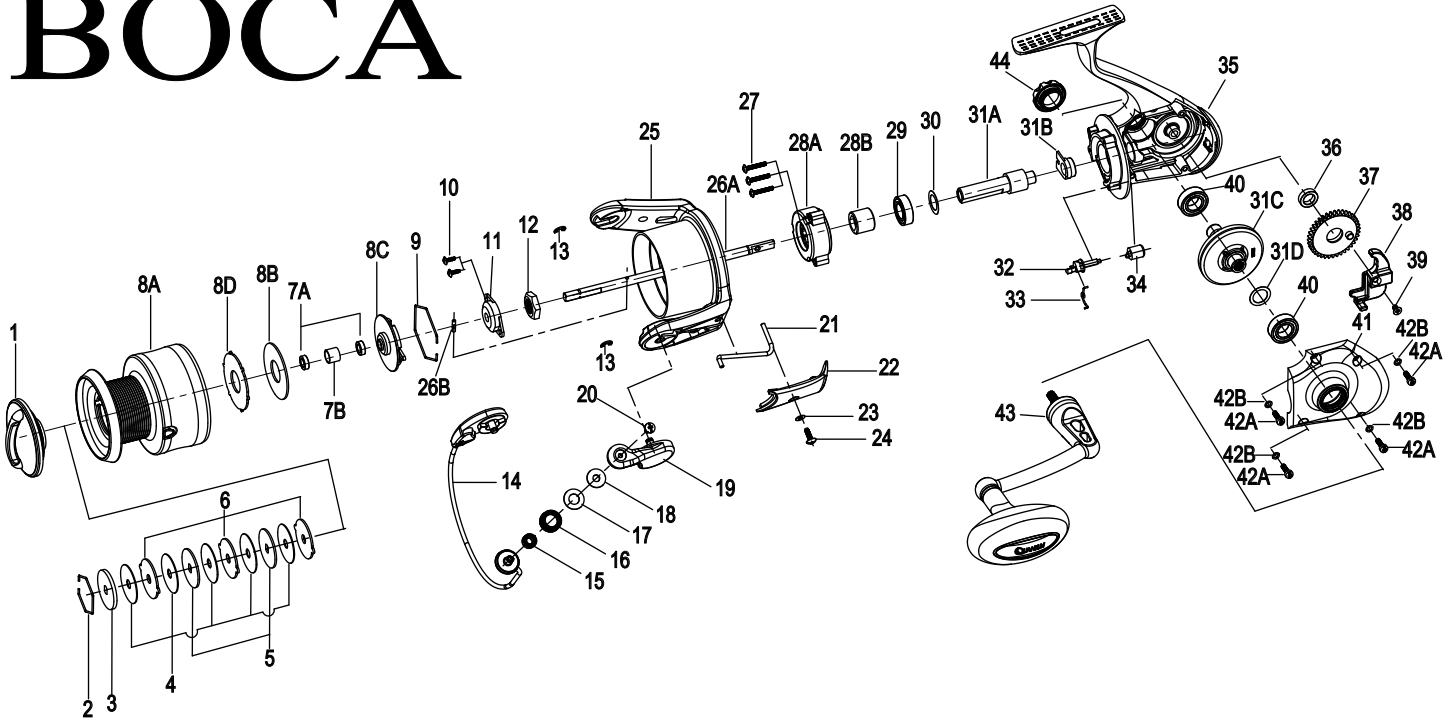

QUANTUM[®]

BOCA

BSP50PTS & BSP60PTS

KEY #	DESCRIPTION	BOCA 50	BOCA 60
1	DRAG KNOB ASSEMBLY	BT332-01	BT332-01
2	SPOOL RETAINER - TOP	BT038-02	BT038-02
3	DRAG WASHER "D"	CT080-02	CT080-02
4	DRAG WASHER "B"	BT033-01	BT033-01
5	DRAG WASHER "D"	BT080-01	BT080-01
6	DRAG WASHER "A"	BT081-01	BT081-01
7	SPOOL BUSHING OR BEARING KIT	BT4160-01	BT4160-01
	7A - SPOOL BUSHING OR BEARING	QTY - 2	QTY - 2
	7B - SPOOL SPACER	QTY - 1	QTY - 1
8	SPOOL ASSEMBLY KIT	BT4321-01	CT4321-01
	8A - SPOOL ASSEMBLY	QTY - 1	QTY - 1
	2 - SPOOL RETAINER - TOP	QTY - 1	QTY - 1
	3 - DRAG WASHER "D"	QTY - 1	QTY - 1
	4 - DRAG WASHER "B"	QTY - 5	QTY - 5
	5 - DRAG WASHER "D"	QTY - 2	QTY - 2
	6 - DRAG WASHER "A"	QTY - 3	QTY - 3
	7 - SPOOL BUSHING OR BEARING KIT	QTY - 1	QTY - 1
	8B - SPOOL WASHER	QTY - 1	QTY - 1
	8C - DRAG CLICK ASSEMBLY	QTY - 1	QTY - 1
	8D - DRAG WASHER "E"	QTY - 1	QTY - 1
	9 - SPOOL RETAINER - BOTTOM	QTY - 1	QTY - 1
9	SPOOL RETAINER - BOTTOM	BT038-01	BT038-01
10	ROTOR NUT LOCK SCREW	RQ094-01	RQ094-01
11	MAIN SHAFT BUSHING	BT214-01	BT214-01
12	ROTOR NUT	BT006-01	BT006-01
13	E-CLIP - BAIL ASSEMBLY	GH034-01	GH034-01
14	BAIL ASSEMBLY	BT347-01	BT347-01
15	LINE ROLLER BEARING	GH202-01	GH202-01
16	LINE ROLLER	CH004-02	CH004-02
17	LINE ROLLER WASHER	DH102-01	DH102-01
18	LINE ROLLER COLLAR	CH102-01	CH102-01
19	ARM LEVER ASSEMBLY	BT307-02	BT307-02
20	SCREW - LINE SLIDER	AQ108-01	AQ108-01
21	KICK LEVER	BT019-01	BT019-01