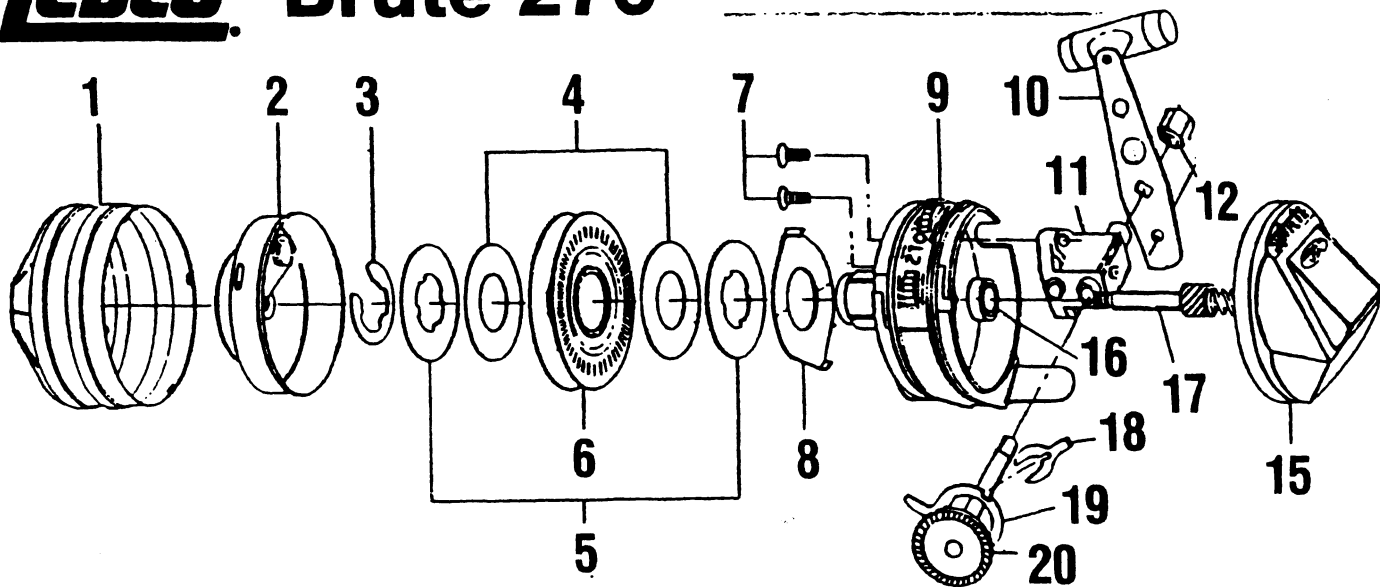

TEBCO Brute 270

(270)

KEY NO.	PART NO.	DESCRIPTION	PRICE	KEY NO.	PART NO.	DESCRIPTION	PRICE
1	TJ324	FRONT COVER SUB ASSY.	6.05	10	TJ318	HANDLE ASSY.	3.00
2	TJ310	SPINNERHEAD S/A	4.90	11	TJ316	PILLOW BLOCK S/A	2.75
3	TJ034	SPOOL CLIP	1.00	12	QZ003	CRANK NUT	.72
4	TJ108	FRICTION WASHER	.55	15	TJ323	BACK COVER S/A	2.10
5	TJ040	SPOOL WASHER	1.60	16	AZ028	BALL BEARING	6.63
6	TJ321	SPOOL W/LINE	6.45	17	TJ315	CENTER SHAFT S/A	3.90
7	TJ106	PILLOW BLOCK SCREW	.25	18	TJ061	ANTI-REVERSE DRAG	.40
8	TJ027	CLUTCH RING	2.05	19	TJ063	ANTI-REVERSE PAWL	.90
9	TJ301	BODY	4.40	20	TJ308	CRANK SHAFT S/A	2.35