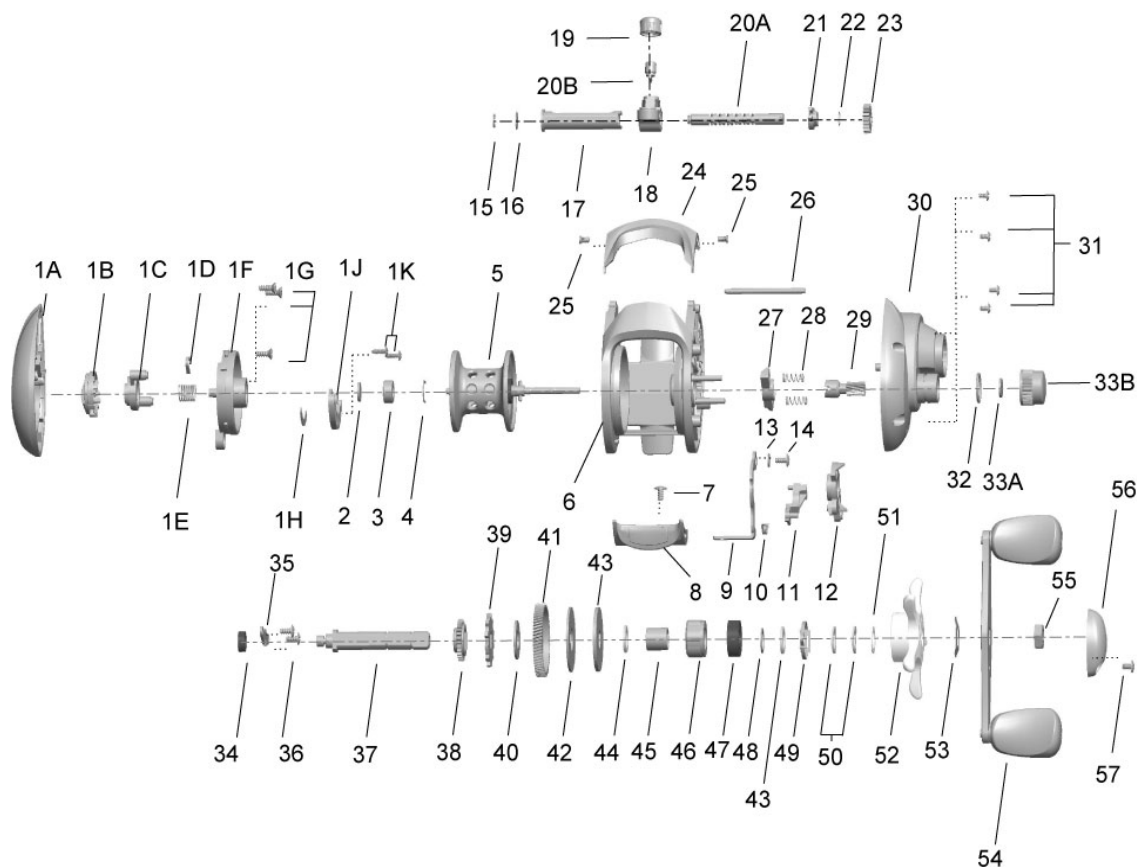

### AU360CX

Quantum AU360CX Baitcast Reel Part List					
Key #	Description	Key #	Description	Key #	Description
1	Palm Side Cover Kit	CB4023-01	23	O/S Pinion Gear (Worm Shaft spur gear)	CB085-01
1A	Palm Side Cover Assembly	N/A	24	Front Support	CB099-01
1B	Cast Control Dial	N/A	25	Front Support Screw	DB107-01
1C	Slide Cam - "A"	N/A	26	Stabilizer Bar (Pillar)	CB061-01
1D	Locking Lever Spring	N/A	27	Pinion Yolk	CB025-01
1E	Magnet Plate Spring	N/A	28	Pinion Yoke Spring	CB040-01
1F	Spool Cover	N/A	29	Pinion Gear	CB011-01
1G	Spool Cover Screw	N/A	30	Gear Side Cover	CB024-01
1H	Magnet Pole Plate	N/A	31	Gear Side Cover Screw	CB107-01
1J	Magnet Plate	N/A	32	O-Ring - Tension Knob	CB101-01
1K	Screw - Magnet Plate	N/A	33	Tension Knob Assembly	CB4033-02
2	Spool Shaft Washer (Palm Side)	N/A	33A	Washer - Spool Tension	N/A
3	Spool Shaft Ball Bearing (Palm Side)	N/A	33B	Tension Knob	N/A
4	Retainer Ring	MW080-01	34	Bearing - Crank Shaft (Frame end)	SW017-01
2	Spool Shaft Washer (Palm Side)	DB032-04	35	Retainer - Crank Shaft	CB002-01
3	Spool Shaft Ball Bearing (Palm Side)	QV017-01	36	Screw - Crank Shaft Retainer	CB125-02
4	Retainer Ring	MW080-01	37	Crank Shaft	CB008-01
5	Spool Assembly	CB321-03	38	O/S Drive Gear	CB112-01
6	Frame	N/A	39	Trip Ratchet	CB083-01
7	Release Slider Screw	CB125-01	40	Washer - Trip Ratchet	CB111-01
8	Thumb Bar	CB142-01	41	Drive Gear	CB012-01
9	Release Slider Link	CB036-01	42	Drag Disc	CB059-01
10	Kick Lever Spring	CB097-01	43	Drag Key Washer	CB045-01
11	Kick Lever	CB077-01	44	Ratchet Washer	WW111
12	Release Slider	CB039-01	45	Sleeve - One Way Clutch	CB052-01
13	Release Slider Screw Washer	DB035-01	46	One Way Bearing	CB063-01
14	Release Slider Screw	CB125-02	47	Bearing	UK028-01
15	E-Clip (Worm Shaft Palm Side)	CB090-01	48	Clutch Sleeve Washer	CB032-01
16	Worm Shaft Washer Palm Side	CB038-01	49	Drag Click Spring Assembly	CB4114-01
17	Worm Shaft Guide (Pipe)	CB016-01	50	Star Drag Spring "D" Washer	JX046-01
18	Line Guide Carrier	CB047-01	51	Star Drag Washer	ZW032-01
19	Screw - Line Guide Pawl	CB007-01	52	Star Drag Assembly	CB355-01
20	Worm Shaft Kit	CB4072-01	53	Handle Washer	CB054-01
20A	Worm Shaft	N/A	54	Handle Assembly	CB318-01
20B	Line Guide Pawl	N/A	55	Handle Nut	CB003-01
21	Bushing - Worm Shaft (Palm)	CB068-01	56	Handle Nut Retainer	CB034-02
22	Worm Shaft Washer Gear Side	CB035-01	57	Handle Nut Retainer Screw	CB123-01