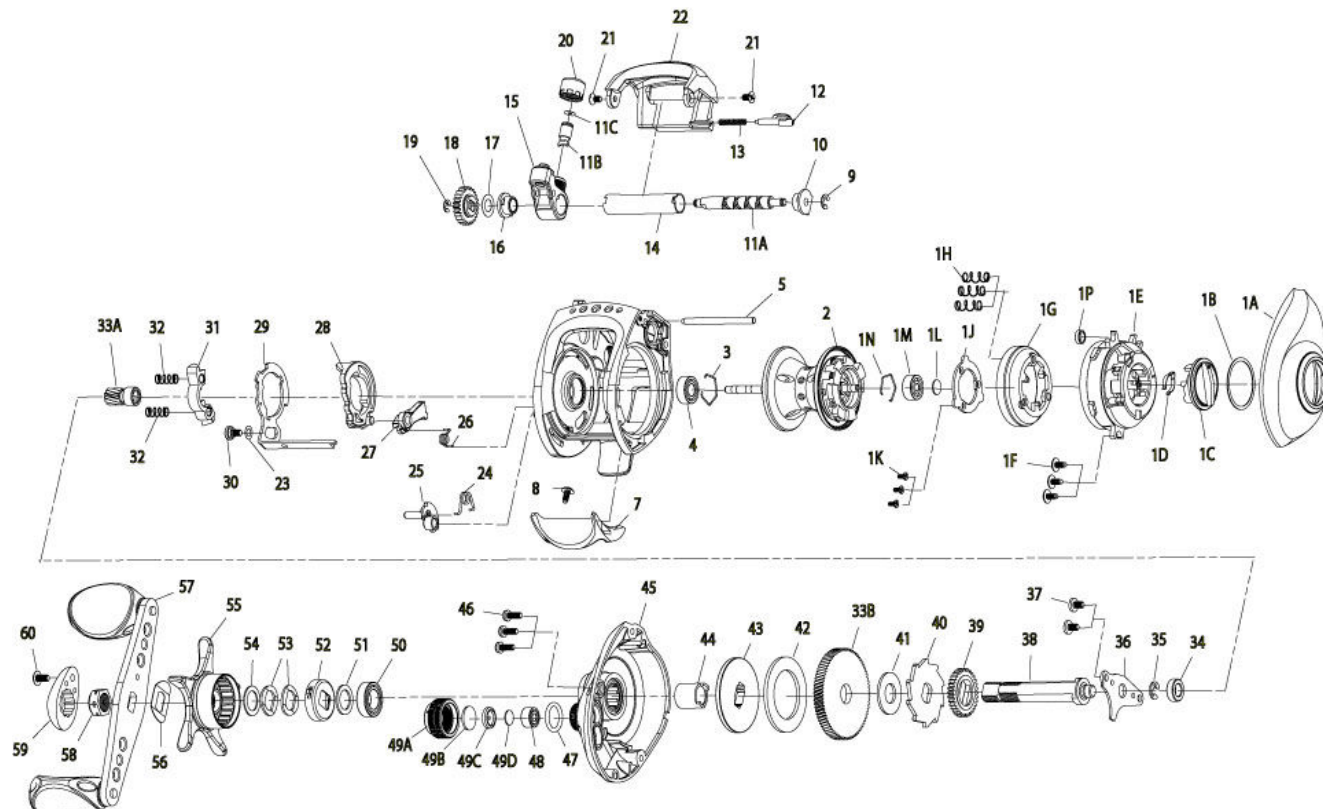

QUANTUM

AC101SPT

Quantum AC101SPT Bait Cast Reel Part List

Key #	Description	Part No.	Key #	Description	Part No.
1	Palm Side Cover Kit include	BB4023-01	26	Kick Lever Spring	MX097-01
	1A - Palm Side Cover Assembly	N/A	27	Kick Lever	FW077-01
	1B - Centrifugal Dial Washer	N/A	28	Release Slider	BB039-01
	1C - Centrifugal Dial Assembly	N/A	29	Release Slider Link	BB036-01
	1D - Centrifugal Dial Spring	N/A	30	Release Slider Link Screw	AB125-01
	1E - Spool Cover	N/A	31	Pinion Yoke	BB025-01
	1F - Spool Cover Screw	N/A	32	Yoke Spring	GX040-01
	1G - Brake Ring Assembly	N/A	33	Gear Kit Include	UX4011-02
	1H - Brake Ring Slider Spring	N/A	33A - Pinion Gear Assembly	N/A	
	1J - Brake Ring Slider Spring Retainer	N/A	33B - Drive Gear	N/A	
	1K - Brake Ring Retainer Screw	N/A	34	Crank Shaft Ball Bearing -A	SW017-01
	1L - Spool Tension Shim	N/A	35	E-Clip	QW120-01
	1M - Spool Shaft Ball Bearing - Palm	N/A	36	Crank Shaft Retainer	DW002-01
	1N - Clip Ring	N/A	37	Crank Shaft Retainer Screw	JX107-02
	1P - Collar-Screw	N/A	38	Crank Shaft	DW008-04
2	Spool Assembly	EW321-06	39	O/S Drive Gear	DW112-01
3	Clip Ring	EX080-01	40	Trip Ratchet	DW083-02
4	Spool Shaft Ball Bearing - Gear	EX017-02	41	Trip Ratchet Washer	QW111-01
5	Stabilizer Bar - A	DW061-02	42	Drag Disc	UX059-01
6	Frame	BB001-01	43	Drag Washer	DW045-01
7	Thumb Bar	BB009-01	44	One Way Clutch Sleeve	UX052-01
8	Thumb Bar Screw	CW125-01	45	Gear Side Cover Assembly	BB324-01
9	E-Clip	NX092-01	46	Gear Side Cover Screw	BV123-03
10	Bearing Retainer	AB067-01	47	Tension Knob O-Ring	QW101-01
11	Worm Shaft Kit include	HV4072-01	48	Tension Knob Ball Bearing	SW117-01
	11A - Worm Shaft	N/A	49	Spool Tension Knob Kit Include	DW4033-06
	11B - Line Guide Pawl	N/A	49A - Spool Tension Knob Assembly	N/A	
	11C - Line Guide Carrier Washer	N/A	49B - Spool Cushion Washer	N/A	
12	Side Cover Locking Lever	TX119-01	49C - Spool Tension Collar	N/A	
13	Side Cover Locking Lever Spring	ZW096-01	49D - Spool Tension Washer	N/A	
14	Worm Shaft Guide	DW016-02	50	Crank Shaft Ball Bearing -B	TW058-01
15	Line Guide Carrier	DW047-03	51	Crank Shaft Ball Bearing Washer	ZW032-01
16	Worm Shaft Bushing - Gear Side	DW068-01	52	Drag Click Spring Assembly	YX4114-01
17	O/S Pinion Gear Washer	EX035-01	53	Drag "D" Washer	JX046-01
18	O/S Pinion Gear	DW085-01	54	Star Drag Washer	ZW032-01
19	E-Clip	NX090-01	55	Star Drag Assembly	YX355-10
20	Line Guide Carrier Screw	ZW007-02	56	Handle Washer	NX054-01
21	Hood Screw	HX107-02	57	Handle Assembly	AB318-01
22	Hood	BB027-01	58	Handle Nut	QW003-02
23	Link Washer	EX121-01	59	Handle Nut Cap	JX034-04
24	Release Slider Spring	BB104-01	60	Handle Nut Cap Screw	QW123-01
25	Flipping Lever	BB087-01			