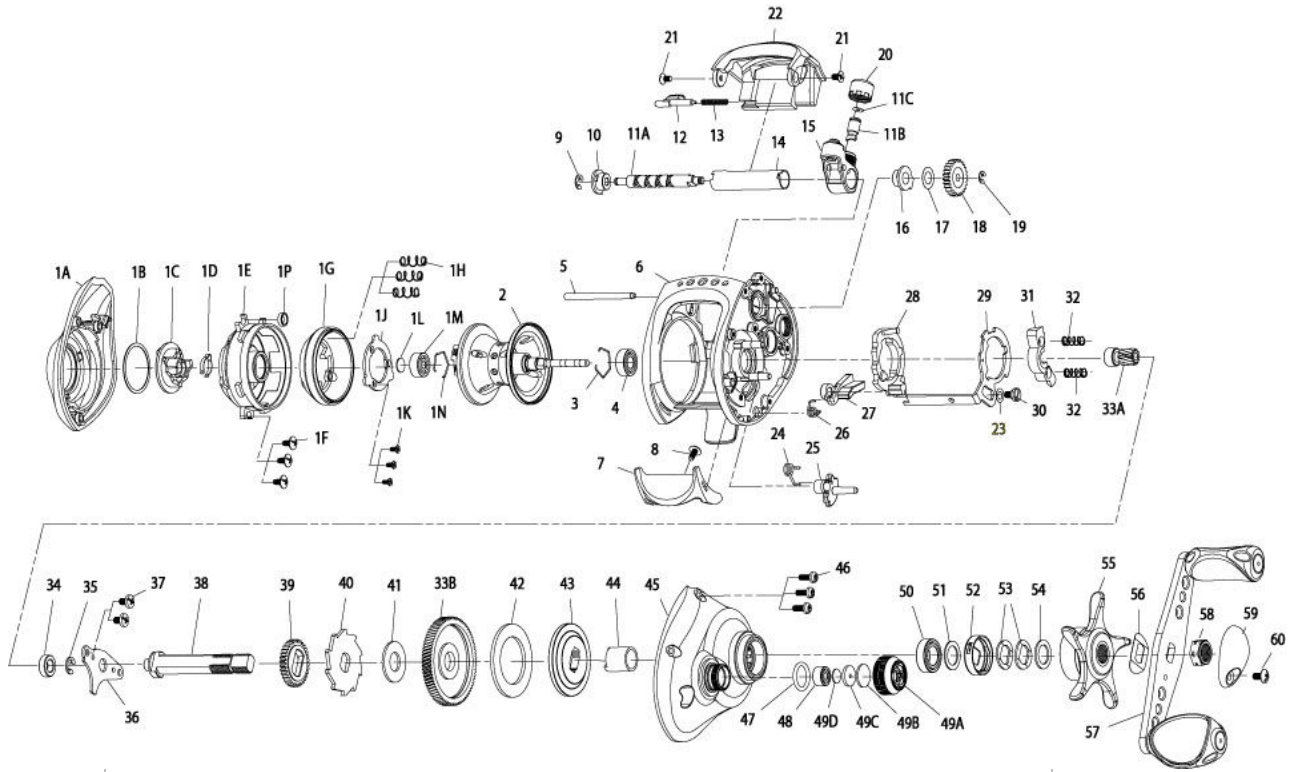

QUANTUM

AC100SPT

Quantum AC100SPT Bait Cast Reel Part List

Key #	Description	Part No.	Key #	Description	Part No.
1	Palm Side Cover Kit include	AB4023-01	26	Kick Lever Spring	GX097-01
	1A - Palm Side Cover Assembly	N/A	27	Kick Lever	DW077-01
	1B - Centrifugal Dial Washer	N/A	28	Release Slider	AB039-01
	1C - Centrifugal Dial Assembly	N/A	29	Release Slider Link	AB036-01
	1D - Centrifugal Dial Spring	N/A	30	Release Slider Link Screw	AB125-01
	1E - Spool Cover	N/A	31	Pinion Yoke	AB025-01
	1F - Spool Cover Screw	N/A	32	Yoke Spring	GX040-01
	1G - Brake Ring Assembly	N/A	33	Gear Kit Include	UX4011-01
	1H - Brake Ring Slider Spring	N/A		33A - Pinion Gear Assembly	N/A
	1J - Brake Ring Slider Spring Retainer	N/A		33B - Drive Gear	N/A
	1K - Brake Ring Spring Retainer Screw	N/A	34	Crank Shaft Ball Bearing -A	SW017-01
	1L - Spool Tension Shim	N/A	35	E-Clip	QW120-01
	1M - Spool Shaft Ball Bearing - Palm	N/A	36	Crank Shaft Retainer	DW002-01
	1N - Clip Ring	N/A	37	Crank Shaft Retainer Screw	JX107-02
	1P - Collar-Screw	N/A	38	Crank Shaft	DW008-03
2	Spool Assembly	EW321-05	39	O/S Drive Gear	DW112-01
3	Clip Ring	EX080-01	40	Trip Ratchet	DW083-02
4	Spool Shaft Ball Bearing - Gear	EX017-02	41	Trip Ratchet Washer	QW111-01
5	Stabilizer Bar - A	DW061-02	42	Drag Disc	UX059-01
6	Frame	AB001-01	43	Drag Washer	DW045-01
7	Thumb Bar	AB009-01	44	One Way Clutch Sleeve	UX052-01
8	Thumb Bar Screw	CW125-01	45	Gear Side Cover Assembly	AB324-01
9	E-Clip	NX092-01	46	Gear Side Cover Screw	BV123-03
10	Bearing Retainer	AB067-01	47	Tension Knob O-Ring	QW101-01
11	Worm Shaft Kit include	HV4072-01	48	Tension Knob Ball Bearing	SW117-01
	11A - Worm Shaft	N/A	49	Spool Tension Knob Kit Include	DW4033-06
	11B - Line Guide Pawl	N/A		49A - Spool Tension Knob Assembly	N/A
	11C - Line Guide Carrier Washer	N/A		49B - Spool Cushion Washer	N/A
12	Side Cover Locking Lever	YX119-02		49C - Spool Tension Collar	N/A
13	Side Cover Locking Lever Spring	ZW096-01		49D - Spool Tension Washer	N/A
14	Worm Shaft Guide	DW016-02	50	Crank Shaft Ball Bearing -B	TW058-01
15	Line Guide Carrier	DW047-03	51	Crank Shaft Ball Bearing Washer	ZW032-01
16	Worm Shaft Bushing - Gear Side	DW068-01	52	Drag Click Spring Assembly	YX4114-01
17	O/S Pinion Gear Washer	EX035-01	53	Drag "D" Washer	JX046-01
18	O/S Pinion Gear	DW085-01	54	Star Drag Washer	ZW032-01
19	E-Clip	NX090-01	55	Star Drag Assembly	YX355-09
20	Line Guide Carrier Screw	ZW007-02	56	Handle Washer	NX054-01
21	Hood Screw	HX107-02	57	Handle Assembly	AB318-01
22	Hood	AB027-01	58	Handle Nut	QW003-01
23	Link Washer	EX121-01	59	Handle Nut Cap	JX034-04
24	Release Slider Spring	AB104-01	60	Handle Nut Cap Screw	QW123-01
25	Flipping Lever	AB087-01			