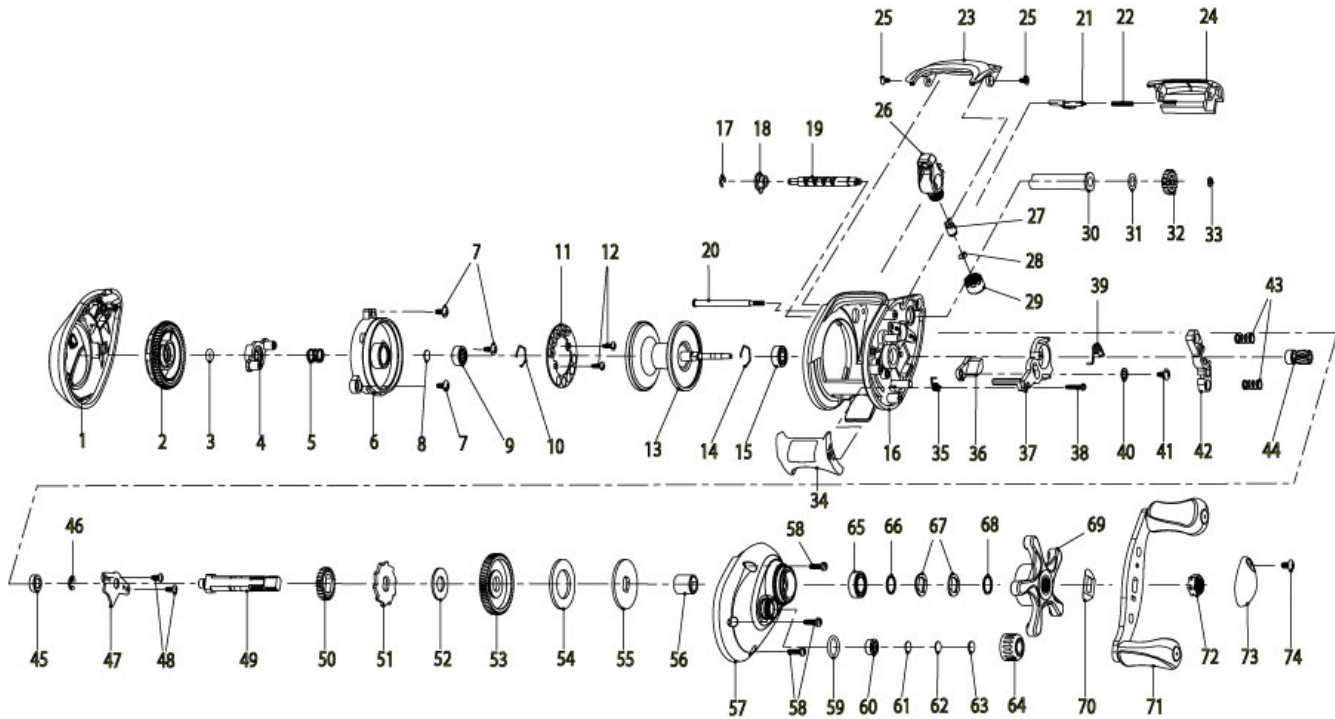

## XE600CX

For Parts and Service  
Call 1-888-404-1119  
www.mikesreelrepair.com

XE600CX Bait Cast Reel Part List

Key #	Description	Part No.	Key #	Description	Part No.
		XE600CX			XE600CX
1	Palm Side Cover Assembly	WX323-02	38	Thumb Bar Screw	ZW053-01
2	Magnet Dial	WX026-02	39	Release Slider Spring	EX104-01
3	Magnet Dial Friction Ring	NX105-01	40	Release Slider Guide Washer	EX121-01
4	Slide Cam	EX028-01	41	Release Slider Screw	QW125-02
5	Slide Cam Spring	EX071-01	42	Pinion Yoke	EX025-01
6	Spool Cover	EX051-01	43	Pinion Yoke Spring	QW040-01
7	Spool Cover Screw	QW125-02	44	Pinion Gear Assembly	EX311-01
8	Spool Shaft Washer	QW032-04	45	Crank Shaft Bearing	SW017-01
9	Spool Shaft Bearing (Palm)	QV017-01	46	E-Clip	QW120-01
10	Clip Ring	HV080-01	47	Crank Shaft Retainer	EX002-01
11	Magnet Assembly	EX330-01	48	Crank Shaft Retainer Screw	EX076-01
12	Magnet Plate Screw	QW076-01	49	Crank Shaft	EX008-01
13	Spool Assembly	EX321-03	50	O/S Drive Gear	EX112-01
14	Clip Ring	EX080-01	51	Trip Ratchet	EX083-01
15	Spool Shaft Bearing (Gear)	EX017-01	52	Trip Ratchet Washer	QW111-01
16	Frame Assembly	WX301-02	53	Drive Gear	EX012-01
17	E-Clip	NX092-01	54	Drag Disc	JX059-01
18	Worm Shaft Bushing (Palm)	EX067-01	55	Drag "D" Washer	EX045-01
19	Worm Shaft	EX072-01	56	One Way Bearing Sleeve	WX052-01
20	Stabilizer Bar	CX061-02	57	Gear Side Cover Assembly	WX324-02
21	Side Cover Locking Lever	EX119-02	58	Gear Side Cover Screw	JX050-03
22	Side Cover Locking Spring	ZW096-01	59	Spool Tension Knob O-Ring	QW101-01
23	Hood	WX027-02	60	Spool Tension Knob Bearing	SW117-01
24	Front Support	WX099-02	61	Spool Tension Washer	QW032-04
25	Hood & Front Support Screw	EX107-01	62	Tension Knob Washer(U)	EX038-01
26	Line Guide Carrier	EX047-01	63	Spool Cushion Washer	EX082-01
27	Line Guide Pawl	ZW006-01	64	Spool Tension Knob	EX033-03
28	Line Guide Carrier Washer	BV035-01	65	Crank Shaft Bearing(U)	TW058-02
29	Line Guide Carrier Screw	ZW007-01	66	Washer	TW035-01
30	Worm Shaft Guide	EX016-01	67	Spring "D" Washer	JX046-01
31	Worm Shaft Washer	EX035-01	68	Star Drag Washer	EX032-01
32	O/S Pinion Gear	EX085-01	69	Star Drag	EX055-07
33	E-Clip	NX090-01	70	Handle Washer	NX054-01
34	Thumb Bar	EX009-01	71	Handle Assembly	EX318-06
35	Kick Lever Spring	EX097-01	72	Handle Nut	RV003-01
36	Kick Lever	EX077-01	73	Handle Nut Cap	JX034-06
37	Release Slider	EX039-01	74	Handle Nut Cap Screw	QW123-01