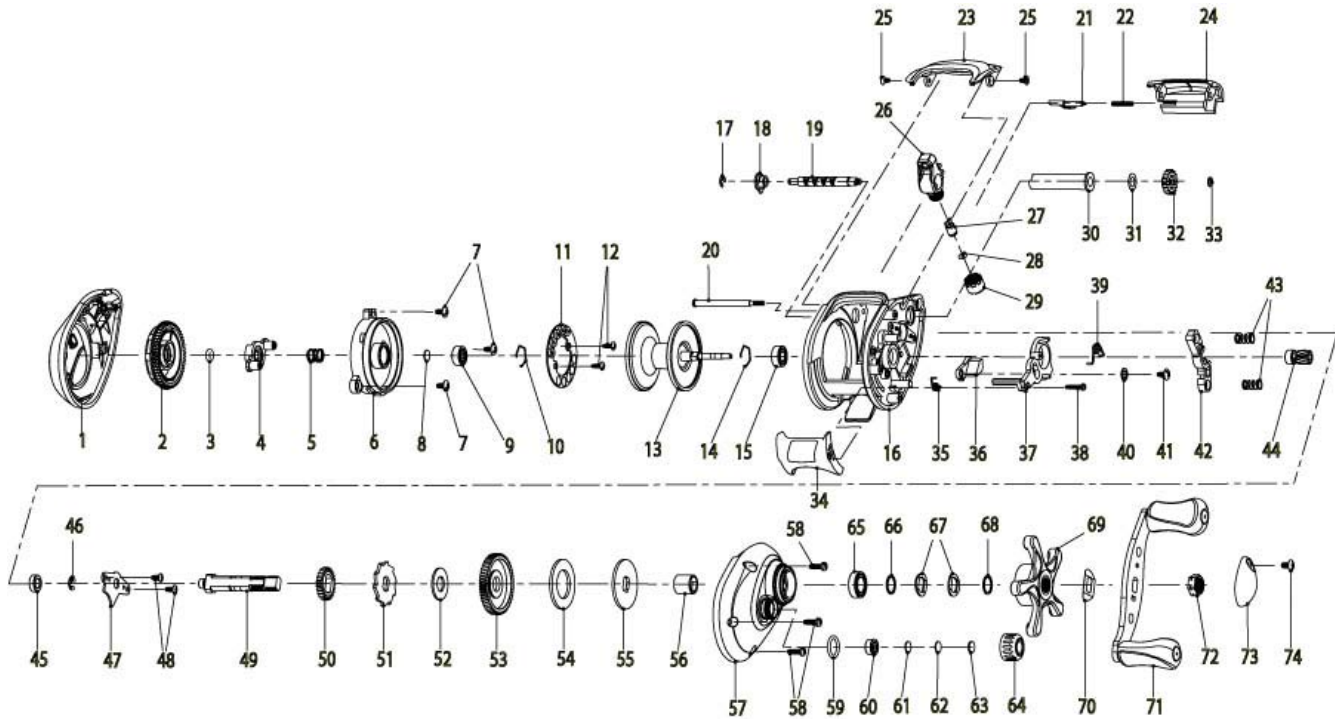

## XE600CX

For parts and service  
 call toll free: 1-888-404-1119  
 www.mikesreelrepair.com

**XE600CX Bait Cast Reel Part List**

Key #	Description	Part No.	Key #	Description	Part No.
		XE600CX			XE600CX
1	Palm Side Cover Assembly	WX323-02	38	Thumb Bar Screw	ZW053-01
2	Magnet Dial	WX026-02	39	Release Slider Spring	EX104-01
3	Magnet Dial Friction Ring	NX105-01	40	Release Slider Guide Washer	EX121-01
4	Slide Cam	EX028-01	41	Release Slider Screw	QW125-02
5	Slide Cam Spring	EX071-01	42	Pinion Yoke	EX025-01
6	Spool Cover	EX051-01	43	Pinion Yoke Spring	QW040-01
7	Spool Cover Screw	QW125-02	44	Pinion Gear Assembly	EX311-01
8	Spool Shaft Washer	QW032-04	45	Crank Shaft Bearing	SW017-01
9	Spool Shaft Bearing (Palm)	QV017-01	46	E-Clip	QW120-01
10	Clip Ring	HV080-01	47	Crank Shaft Retainer	EX002-01
11	Magnet Assembly	EX330-01	48	Crank Shaft Retainer Screw	EX076-01
12	Magnet Plate Screw	QW076-01	49	Crank Shaft	EX008-01
13	Spool Assembly	EX321-03	50	O/S Drive Gear	EX112-01
14	Clip Ring	EX080-01	51	Trip Ratchet	EX083-01
15	Spool Shaft Bearing (Gear)	EX017-01	52	Trip Ratchet Washer	QW111-01
16	Frame Assembly	WX301-02	53	Drive Gear	EX012-01
17	E-Clip	NX092-01	54	Drag Disc	JX059-01
18	Worm Shaft Bushing (Palm)	EX067-01	55	Drag "D" Washer	EX045-01
19	Worm Shaft	EX072-01	56	One Way Bearing Sleeve	WX052-01
20	Stabilizer Bar	CX061-02	57	Gear Side Cover Assembly	WX324-02
21	Side Cover Locking Lever	EX119-02	58	Gear Side Cover Screw	JX050-03
22	Side Cover Locking Spring	ZW096-01	59	Spool Tension Knob O-Ring	QW101-01
23	Hood	WX027-02	60	Spool Tension Knob Bearing	SW117-01
24	Front Support	WX099-02	61	Spool Tension Washer	QW032-04
25	Hood & Front Support Screw	EX107-01	62	Tension Knob Washer(U)	EX038-01
26	Line Guide Carrier	EX047-01	63	Spool Cushion Washer	EX082-01
27	Line Guide Pawl	ZW006-01	64	Spool Tension Knob	EX033-03
28	Line Guide Carrier Washer	BV035-01	65	Crank Shaft Bearing(U)	TW058-02
29	Line Guide Carrier Screw	ZW007-01	66	Washer	TW035-01
30	Worm Shaft Guide	EX016-01	67	Spring "D" Washer	JX046-01
31	Worm Shaft Washer	EX035-01	68	Star Drag Washer	EX032-01
32	O/S Pinion Gear	EX085-01	69	Star Drag	EX055-07
33	E-Clip	NX090-01	70	Handle Washer	NX054-01
34	Thumb Bar	EX009-01	71	Handle Assembly	EX318-06
35	Kick Lever Spring	EX097-01	72	Handle Nut	RV003-01
36	Kick Lever	EX077-01	73	Handle Nut Cap	JX034-06
37	Release Slider	EX039-01	74	Handle Nut Cap Screw	QW123-01