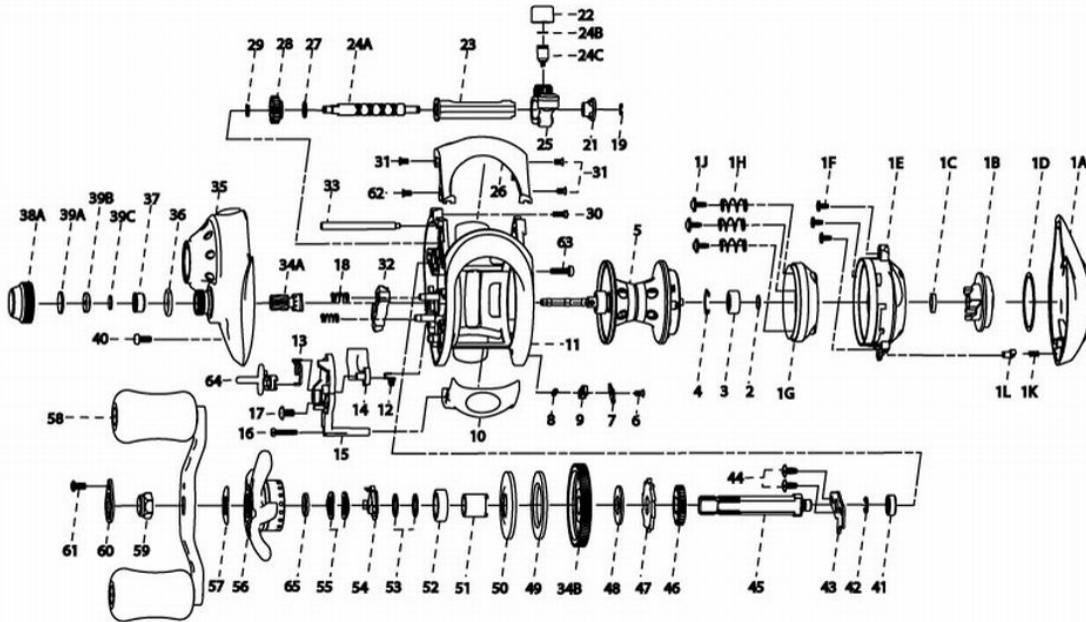

Walleye Grade Baitcast
WCB1061CX

For Parts and Service
Call 1-888-404-1119
www.mikesreelrepair.com

Quantum Walleye Grade WCB1061CX BaitCast Reel Part List

Key #	Description	Part No.	Key #	Description	Part No.
1	Palm Side Cover Kit	LW4023-04	29	Worm Shaft E-Clip (Gear Side)	NX090-01
1A	Palm Side Cover Assembly	N/A	30	Gear Side Cover Screw "B"	LW123-01
1B	Cast Control Dial	N/A	31	Front Support Screw "A"	KW107-01
1C	Control Dial Clicker Spring	N/A	32	Pinion Yolk	LW025-01
1D	Control Dial Washer	N/A	33	Pillar	KW061-01
1E	Spool Cover	N/A	34	Gear Kit	LW4011-02
1F	Spool Cover Screw	N/A	34A	Pinion Gear	N/A
1G	Brake Ring Assembly	N/A	34B	Drive Gear	N/A
1H	Brake Ring Spring	N/A	35	Gear Side Cover Assembly	LW324-05
1J	Brake Ring Screw	N/A	36	Spool Tension Knob O-Ring	QW101-01
1K	Side Cover Locking Pin Spring	N/A	37	Spool Tension Knob Bearing	SW117-01
1L	Side Cover Locking Pin	N/A	38	Spool Tension Knob Kit	KW4033-01
2	Spool Shaft Washer (Palm Side)	N/A	38A	Spool Tension Knob	N/A
3	Spool Shaft Ball Bearing (Palm Side)	N/A	39	Spool Tension Washer Kit	N/A
4	Bearing Clip Ring	N/A	39	Spool Tension Washer Kit	QW4032-01
2	Spool Shaft Washer (Palm Side)	QW032-04	39A	Spool Cushion Washer	N/A
3	Spool Shaft Ball Bearing (Palm Side)	QV017-01	39B	Spool Tension Collar	N/A
4	Bearing Clip Ring	HV080-01	39C	Spool Tension Washer	N/A
5	Spool Assembly	BH321-01	40	Gear Side Cover Screw "A"	BV123-01
6	Locking Lever Retainer Screw	KW107-01	41	Crank Shaft Bearing (Frame Side)	SW017-01
7	Locking Lever Retainer	LW056-01	42	Crank Shaft E-Clip	QW120-01
8	Locking Lever Spring	KW096-01	43	Crank Shaft Retainer Plate	LW002-01
9	Locking Lever	LW119-01	44	Crank Shaft Retainer Plate Screw	QW125-02
10	Thumb Bar Assembly	LW309-02	45	Crank Shaft	LW008-01
11	Frame	LW001-05	46	Worm Shaft Drive Gear	ZW112-01
12	Kick Lever Spring	LW097-01	47	Trip Ratchet	KW083-01
13	Release Slider Spring	LW104-01	48	Trip Ratchet Washer	QW111-01
14	Kick Lever	LW077-01	49	Drag Washer	UX059-01
15	Release Slider	LW039-01	50	Drag Key Washer	KW045-01
16	Thumb Bar Screw	ZW053-01	51	One Way Clutch Sleeve	KW052-01
17	Release Slider Screw	KW125-01	52	Crank Shaft Bearing (Handle Side)	TW058-02
18	Pinion Yolk Spring	KW040-01	53	Star Drag Washer	KW032-01
19	Worm Shaft E-Clip (Palm Side)	NX090-01	54	Star Drag Clicker Spring Assembly	ZW4114-01
20	Worm Shaft Washer (Palm Side)	KW038-01	55	Star Drag Spring Washer	JX046-01
21	Worm Shaft Bushing	KW067-01	56	Star Drag Assembly	LW355-01
22	Line Guide Pawl Screw	KW007-01	57	Handle Spring Washer	QW054-01
23	Worm Shaft Guide	KW016-01	58	Handle Assembly	KW318-02
24	Worm Shaft Kit	KW4072-01	59	Handle Nut	KW003-01
24A	Worm Shaft	N/A	60	Handle Nut Retainer	KW034-02
24B	Line Guide Pawl Washer	N/A	61	Handle Nut Retainer Screw	QW123-01
24C	Line Guide Pawl	N/A	62	Front Support Screw "B"	KW057-01
25	Line Guide Carrier Assembly	KW347-02	63	Gear Side Cover Screw "C"	KW123-01
26	Front Support	LW099-02	64	Flippin' Lever	LW087-01
27	Worm Shaft Washer (Gear Side)	KW035-01	65	Star Drag Washer "B"	KW032-02
28	Worm Shaft Pinion Gear	HV085-01			