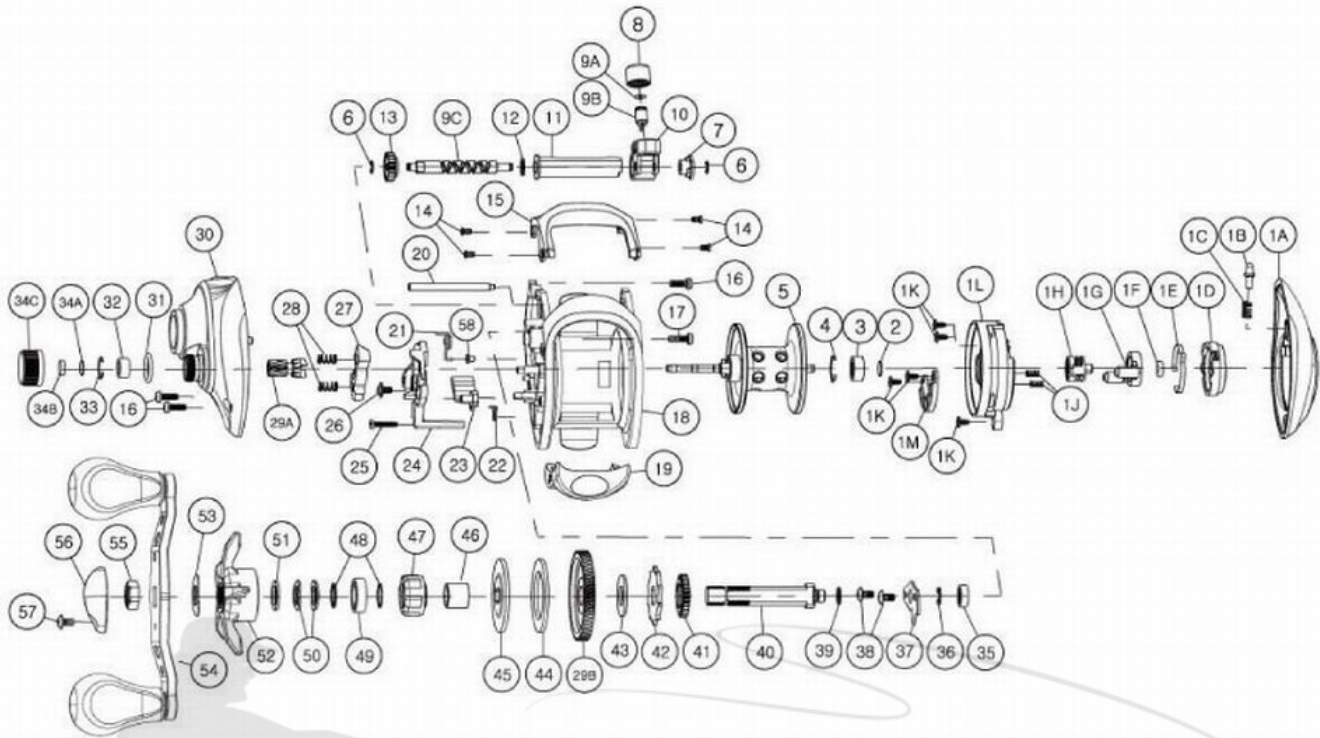

QUANTUM[®]

Vantex

VA101S

Quantum VA101S Baitcast Reel Part List

Key #	Description	Qty.	Part No.	Key #	Description	Qty.	Part No.
1	Palm Side Cover Kit	1	HB4023-01	26	Release Slider Screw	1	KW125-01
1A	Palm Side Cover Assembly	1	N/A	27	Pinion Yolk	1	LW025-01
1B	Palm Side Locking Lever	1	N/A	28	Pinion Yolk Spring	2	KW040-01
1C	Locking Lever Spring	1	N/A	29	Gear Kit	1	LW4011-01
1D	Casting Control Dial	1	N/A	29A	Pinion Gear	1	N/A
1E	Control Dial Clicker Spring	1	N/A	29B	Drive Gear	1	N/A
1F	Control Dial Friction Ring	1	N/A	30	Gear Side Cover Assembly	1	HB324-01
1G	Slide Cam "A"	1	N/A	31	Spool Tension Knob O-Ring	1	QW101-01
1H	Slide Cam "B"	1	N/A	32	Spool Tension Bearing	1	GB117-01
1J	Magnet Plate Spring	2	N/A	33	Spool Tension Knob Bearing Retainer	1	EB080-01
1K	Screw	4	N/A	34	Spool Tension Knob Kit	1	JB4032-01
1L	Spool Cover	1	N/A	34A	Spool Tension Knob Washer	1	N/A
1M	Magnet Plate Assembly	1	N/A	34B	Spool Cushion Washer	1	N/A
2	Spool Shaft Washer (Palm Side)	1	QW032-04	34C	Spool Tension Knob	1	N/A
3	Spool Shaft Ball Bearing (Palm Side)	1	QW017-02	35	Crank Shaft Bearing (Frame Side)	1	SW017-01
4	Bearing Retainer Ring	1	HV080-01	36	Crank Shaft E-Clip	1	QW120-01
5	Spool Assembly	1	GB321-01	37	Crank Shaft Retainer Plate	1	KW002-01
6	Worm Shaft E-Clip	2	NX090-01	38	Crank Shaft Retainer Plate Screw	2	QW125-02
7	Worm Shaft Bushing	1	KW067-01	39	Adjustment Washer	1	EB032-01
8	Line Guide Pawl Screw	1	KW007-01	40	Crank Shaft	1	HB008-01
9	Worm Shaft Kit	1	KW4072-01	41	Worm Shaft Drive Gear	1	ZW112-01
9A	Line Guide Pawl Washer	1	N/A	42	Trip Ratchet	1	KW083-01
9B	Line Guide Pawl	1	N/A	43	Trip Ratchet Washer	1	KW111-01
9C	Worm Shaft	1	N/A	44	Drag Washer	1	UX059-01
10	Line Guide Carrier Assembly	1	EB347-02	45	Drag Key Washer	1	KW045-01
11	Worm Shaft Guide	1	KW016-01	46	One Way Clutch Sleeve	1	KW052-01
12	Worm Shaft Washer (Gear Side)	1	KW035-01	47	One Way Clutch	1	EX063-01
13	Worm Shaft Pinion Gear	1	HV085-01	48	Bearing Washer	2	KW032-01
14	Front Support Screw	4	MW107-01	49	Crank Shaft Bearing (Handle Side)	1	TW058-02
15	Front Support Assembly	1	HB399-01	50	Star Drag Spring Washer	2	JX046-01
16	Gear Side Cover Screw "A"	3	KW123-01	51	Star Drag Washer	1	ZW032-01
17	Gear Side Cover Screw "B"	1	GB123-01	52	Star Drag Assembly	1	NW355-05
18	Frame Assembly	1	HB301-01	53	Handle Spring Washer	1	QW054-01
19	Thumb Bar Assembly	1	HW309-03	54	Handle Assembly	1	GB318-01
20	Pillar	1	KW061-01	55	Handle Nut	1	JW003-01
21	Release Slider Spring	1	JW104-01	56	Handle Nut Retainer	1	KV034-03
22	Kick Lever Spring	1	JW097-01	57	Handle Nut Retainer Screw	1	LW057-01
23	Kick Lever	1	HB077-01	58	Release Slider Spring Bushing	1	MW103-01
24	Release Slider	1	LW039-01				
25	Thumb Bar Screw	1	ZW053-01				