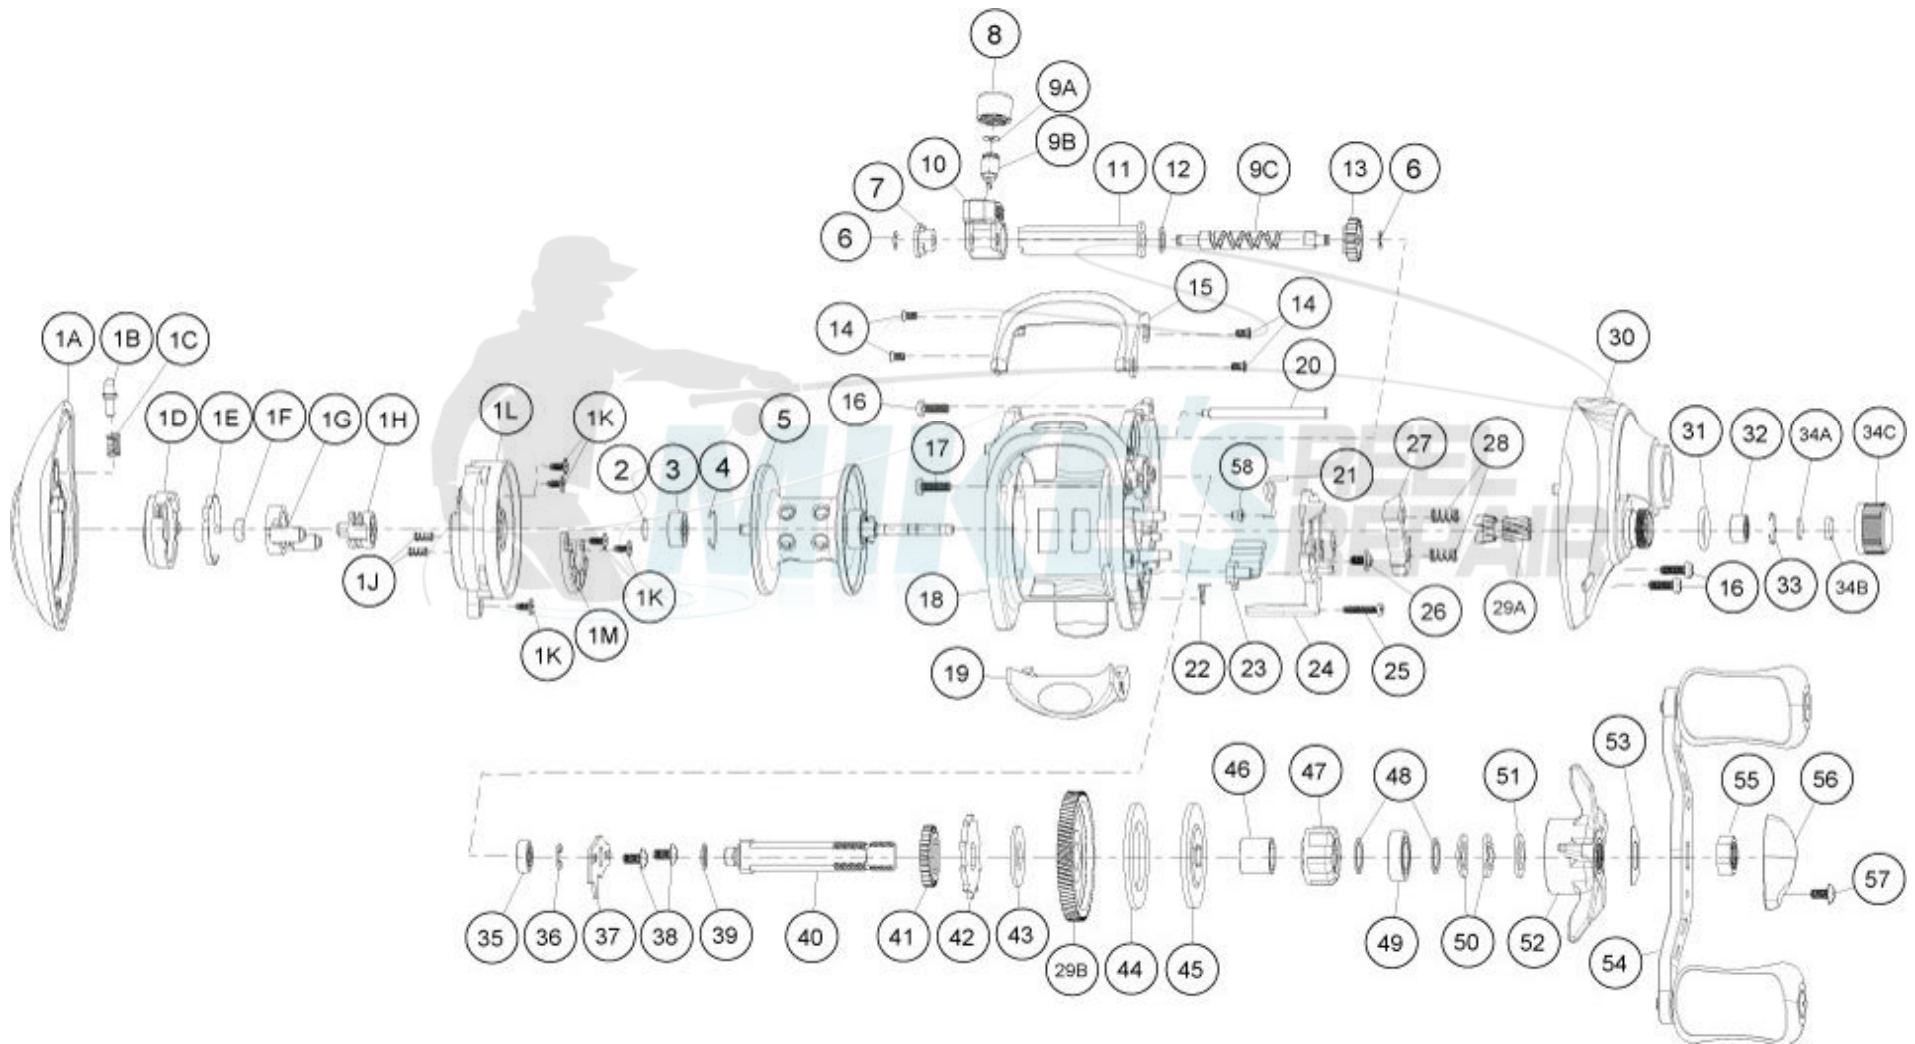

QUANTUM[®]

Vantex

VA100S

Quantum VA100S Baitcast Reel Part List

Key #	Description	Qty.	Part No.	Key #	Description	Qty.	Part No.
1	Palm Side Cover Kit	1	GB4023-01	26	Release Slider Screw	1	KW125-01
1A	Palm Side Cover Assembly	1	N/A	27	Pinion Yoke	1	NW025-01
1B	Palm Side Locking Lever	1	GB119-01	28	Pinion Yoke Spring	2	KW040-01
1C	Locking Lever Spring	1	MW096-01	29	Gear Kit	1	LW4011-01
1D	Casting Control Dial	1	HW026-02	29A	Pinion Gear	1	LW011-01
1E	Control Dial Clicker Spring	1	MW108-01	29B	Drive Gear	1	UX012-01
1F	Control Dial Friction Ring	1	NX105-01	30	Gear Side Cover Assembly	1	GB324-01
1G	Slide Cam "A"	1	EB028-01	31	Spool Tension Knob O-Ring	1	QW101-01
1H	Slide Cam "B"	1	JB028-01	32	Spool Tension Bearing	1	GB117-01
1J	Magnet Plate Spring	2	EB071-01	33	Spool Tension Knob Bearing Retainer	1	EB080-01
1K	Screw	4	EB125-01	34	Spool Tension Knob Kit	1	JB4032-01
1L	Spool Cover	1	EB042-01	34A	Spool Tension Knob Washer	1	QW032-04
1M	Magnet Plate Assembly	1	EB330-01	34B	Spool Cushion Washer	1	MV082-01
2	Spool Shaft Washer (Palm Side)	1	QW032-04	34C	Spool Tension Knob	1	HW033-03
3	Spool Shaft Ball Bearing (Palm Side)	1	QW017-02	35	Crank Shaft Bearing (Frame Side)	1	SW017-01
4	Bearing Retainer Ring	1	HV080-01	36	Crank Shaft E-Clip	1	KW120-01
5	Spool Assembly	1	GB321-01	37	Crank Shaft Retainer Plate	1	KW002-01
6	Worm Shaft E-Clip	2	NX090-01	38	Crank Shaft Retainer Plate Screw	2	QW125-02
7	Worm Shaft Bushing	1	KW067-01	39	Adjustment Washer	1	EB032-01
8	Line Guide Pawl Screw	1	KW007-01	40	Crank Shaft	1	JB008-01
9	Worm Shaft Kit	1	KW4072-01	41	Worm Shaft Drive Gear	1	ZW112-01
9A	Line Guide Pawl Washer	1	BV035-01	42	Trip Ratchet	1	KW083-01
9B	Line Guide Pawl	1	KW006-01	43	Trip Ratchet Washer	1	KW111-01
9C	Worm Shaft	1	KW072-01	44	Drag Washer	1	UX059-01
10	Line Guide Carrier Assembly	1	EB347-02	45	Drag Key Washer	1	KW045-01
11	Worm Shaft Guide	1	KW016-01	46	One Way Clutch Sleeve	1	KW052-01
12	Worm Shaft Washer (Gear Side)	1	KW035-01	47	One Way Clutch	1	EX063-01
13	Worm Shaft Pinion Gear	1	HV085-01	48	Bearing Washer	2	KW032-01
14	Front Support Screw	4	MW107-01	49	Crank Shaft Bearing (Handle Side)	1	TW058-02
15	Front Support Assembly	1	GB399-01	50	Star Drag Spring Washer	2	JX046-01
16	Gear Side Cover Screw "A"	3	KW123-01	51	Star Drag Washer	1	ZW032-01
17	Gear Side Cover Screw "B"	1	GB123-01	52	Star Drag Assembly	1	NW355-03
18	Frame Assembly	1	GB301-01	53	Handle Spring Washer	1	QW054-01
19	Thumb Bar Assembly	1	KW309-03	54	Handle Assembly	1	GB318-01
20	Pillar	1	KW061-01	55	Handle Nut	1	QW003-01
21	Release Slider Spring	1	KW104-01	56	Handle Nut Retainer	1	KW034-03
22	Kick Lever Spring	1	JB097-01	57	Handle Nut Retainer Screw	1	LW057-01
23	Kick Lever	1	JB077-01	58	Release Slider Spring Bushing	1	MW103-01
24	Release Slider	1	NW039-01				
25	Thumb Bar Screw	1	ZW053-01				